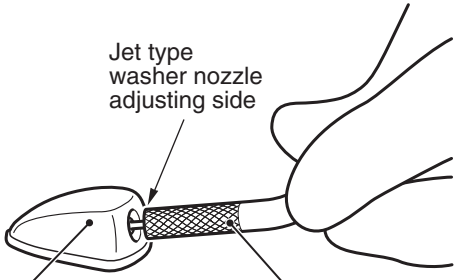

(A)

Jet type
washer nozzle
adjusting side

Jet type
washer nozzle

MB992326

AC900956 AC