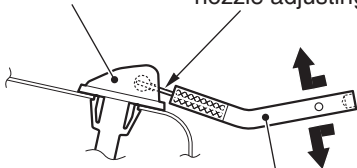

(B)

Jet type
washer nozzle

Jet type washer
nozzle adjusting side

MB992326

AC900958AE