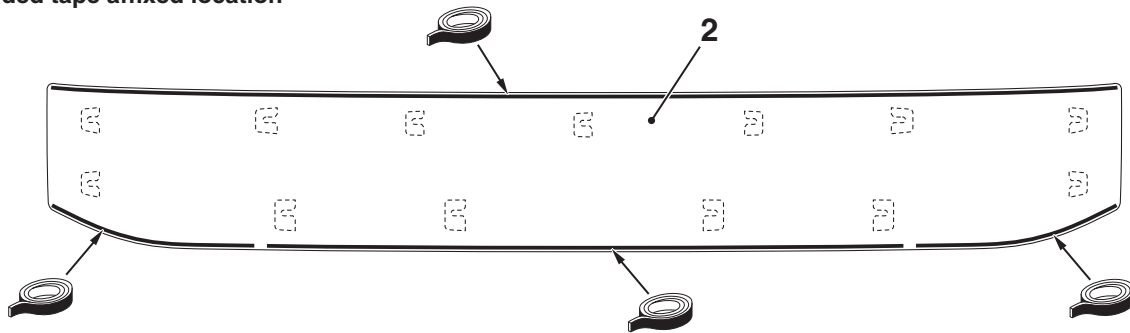

Double-sided tape affixed location

ACF00597AB

Double-sided tape: Generic products, 4.0 mm width and 1.2 mm thickness
Specified primer: 3M K-500