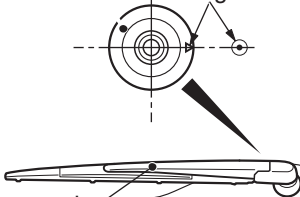

Grommet

Align

Rear wiper arm and
blade assembly

ACF01775AB