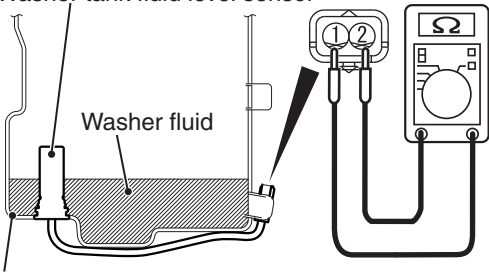

# Washer tank fluid level sensor

Washer fluid

Washer tank assembly

ACG02381AB