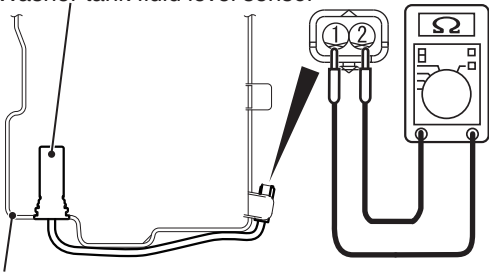

Washer tank fluid level sensor

Washer tank assembly

ACG02382AB