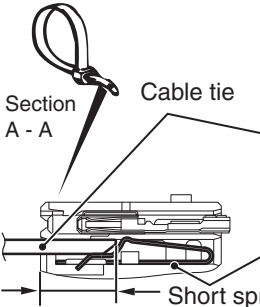

Harness side  
connector (front view)

Terminal

Section  
A - A

Cable tie

Short spring

4 mm or more

AC905150BN