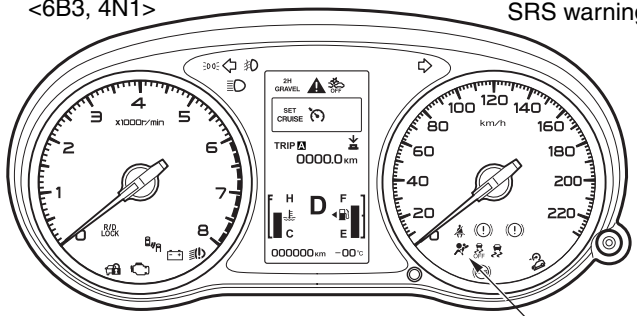

<4G6>

<6B3, 4N1>

Passenger's (front) air bag module

Driver's air bag module

SRS warning lamp

Clock spring

SRS-ECU

Knee air bag module

Curtain air bag module

SRS warning lamp

Front impact sensor

Side impact sensor

Side-airbag module

Lap pre-tensioner

Seat belt pre-tensioner