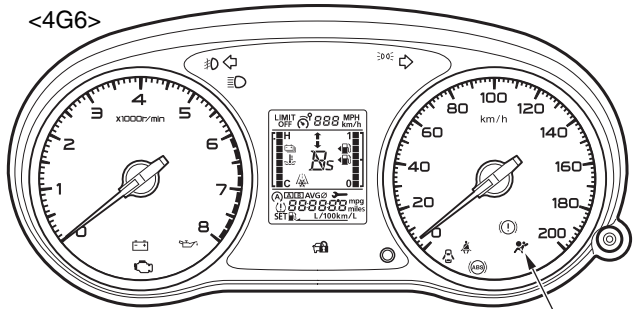

<4G6>

<6B3, 4N1>

Passenger's (front) air bag module

Driver's air bag module

SRS warning lamp

Clock spring

SRS-ECU

Knee air bag module

Curtain air bag module

SRS warning lamp

Front impact sensor

Side impact sensor

Side-airbag module

Lap pre-tensioner

Seat belt pre-tensioner