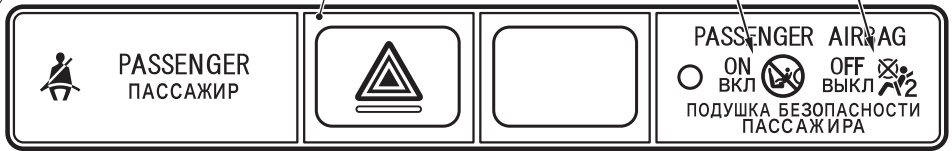

ACE02031

Hazard indicator assembly

Passenger's air bag
OFF indicator lamp
Passenger's air bag
ON indicator lamp

ACC04515

ACF02634 AB