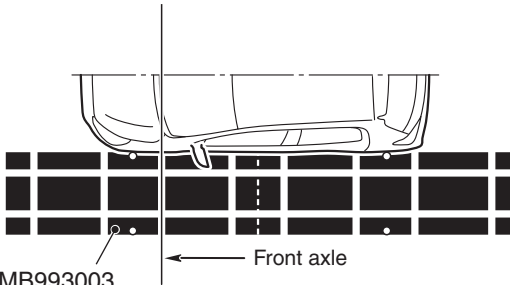

For side-view camera (LH)

MB993003

← Front axle

ACE04341AB