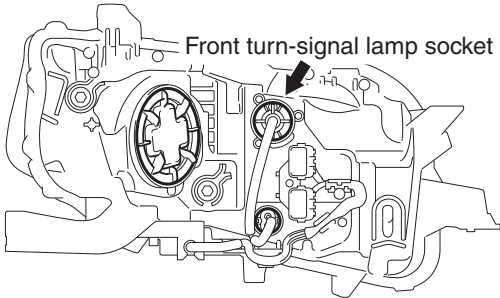

Front turn-signal lamp socket

**ACF00605AD**