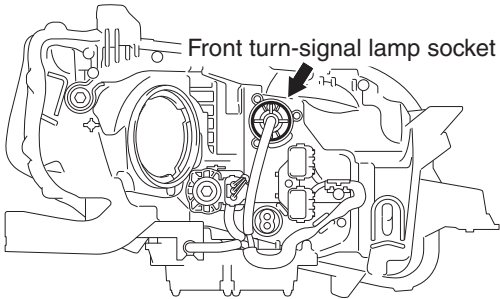

Front turn-signal lamp socket

ACF00606 AB