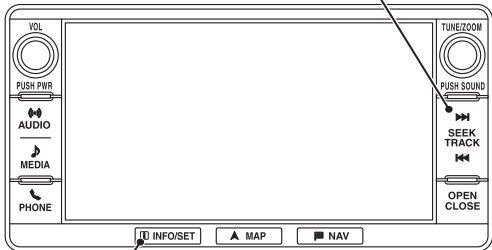

"SEEK TRACK ►►" button

"INFO/SET" button

ACF01256AD