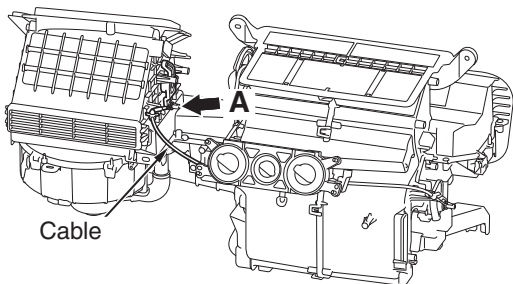

<R.H.drive vehicles>

Cable end

**Inside/outside
air changeover link pin**

ACF04080 AB