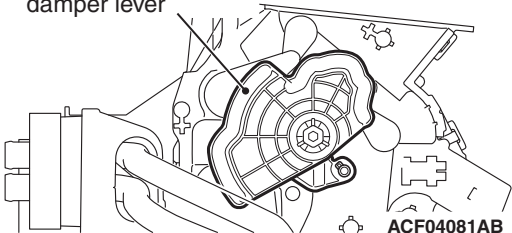

**FOOT <Cooler> or  
DEF <Manual A/C>  
position shown**

Air outlet changeover  
damper lever

**ACF04081AB**