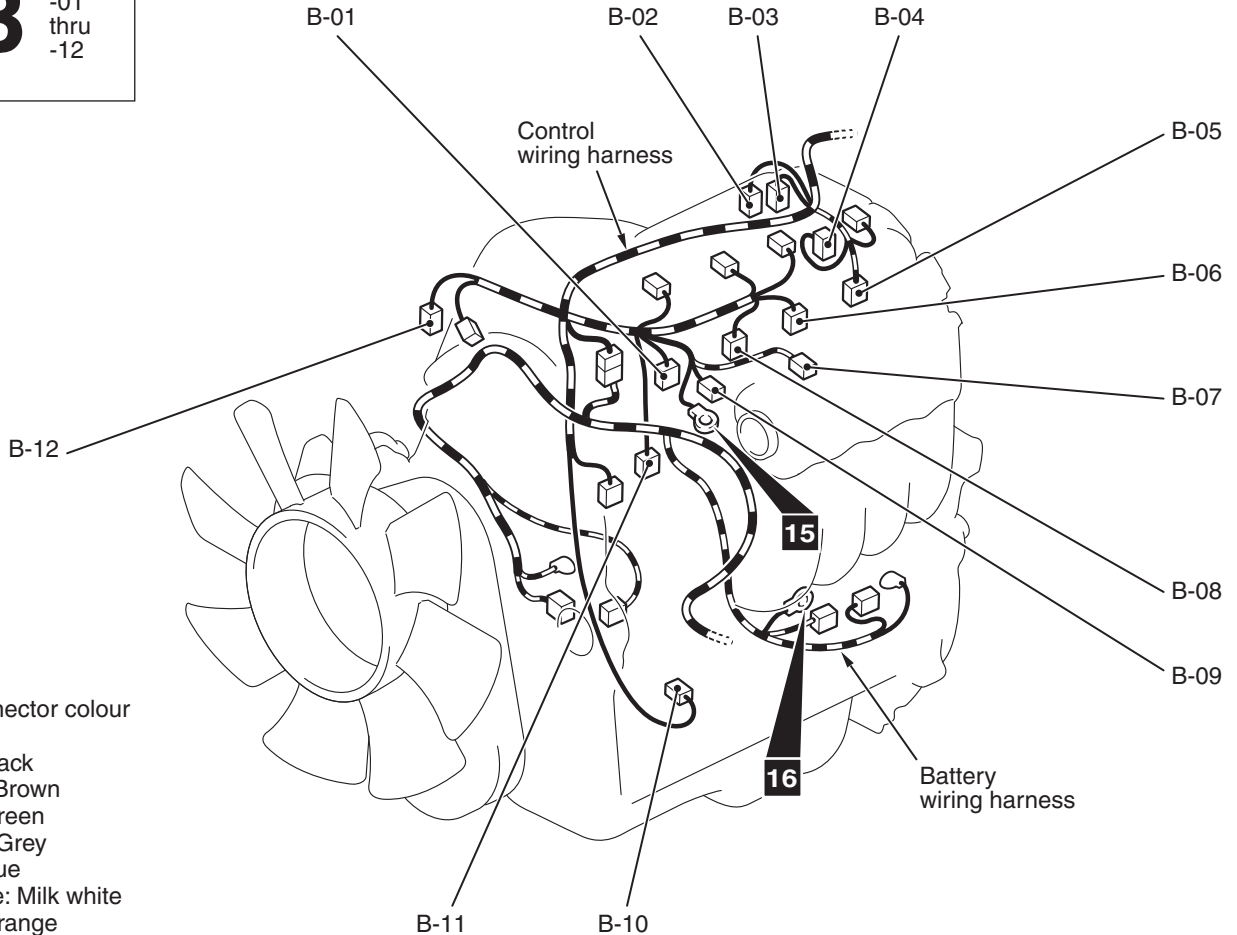

Connector
symbol

B -01
thru
-12

Connector colour
code

B: Black
BR: Brown
G: Green
GR: Grey
L: Blue
None: Milk white
O: Orange
R: Red
V: Violet
Y: Yellow