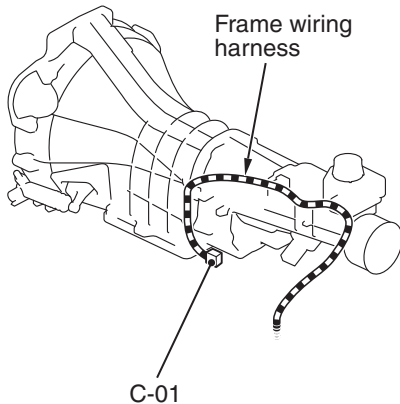

Connector
symbol

C

<R5M21>

Connector colour
code

B: Black

BR: Brown

G: Green

GR: Grey