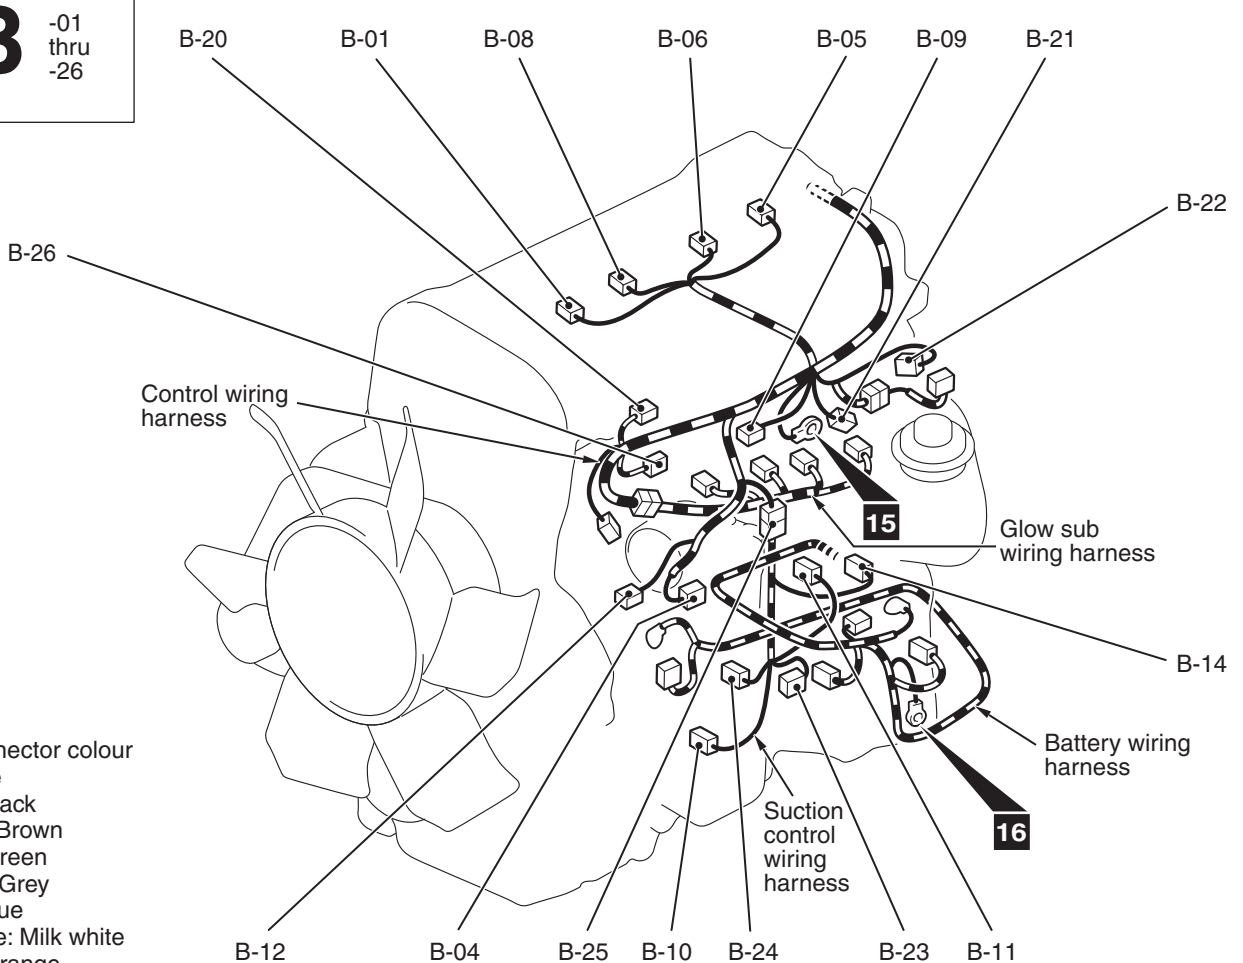

Connector symbol

B -01 thru -26

Connector colour code
 B: Black
 BR: Brown
 G: Green
 GR: Grey
 L: Blue
 None: Milk white
 O: Orange
 R: Red
 V: Violet
 Y: Yellow