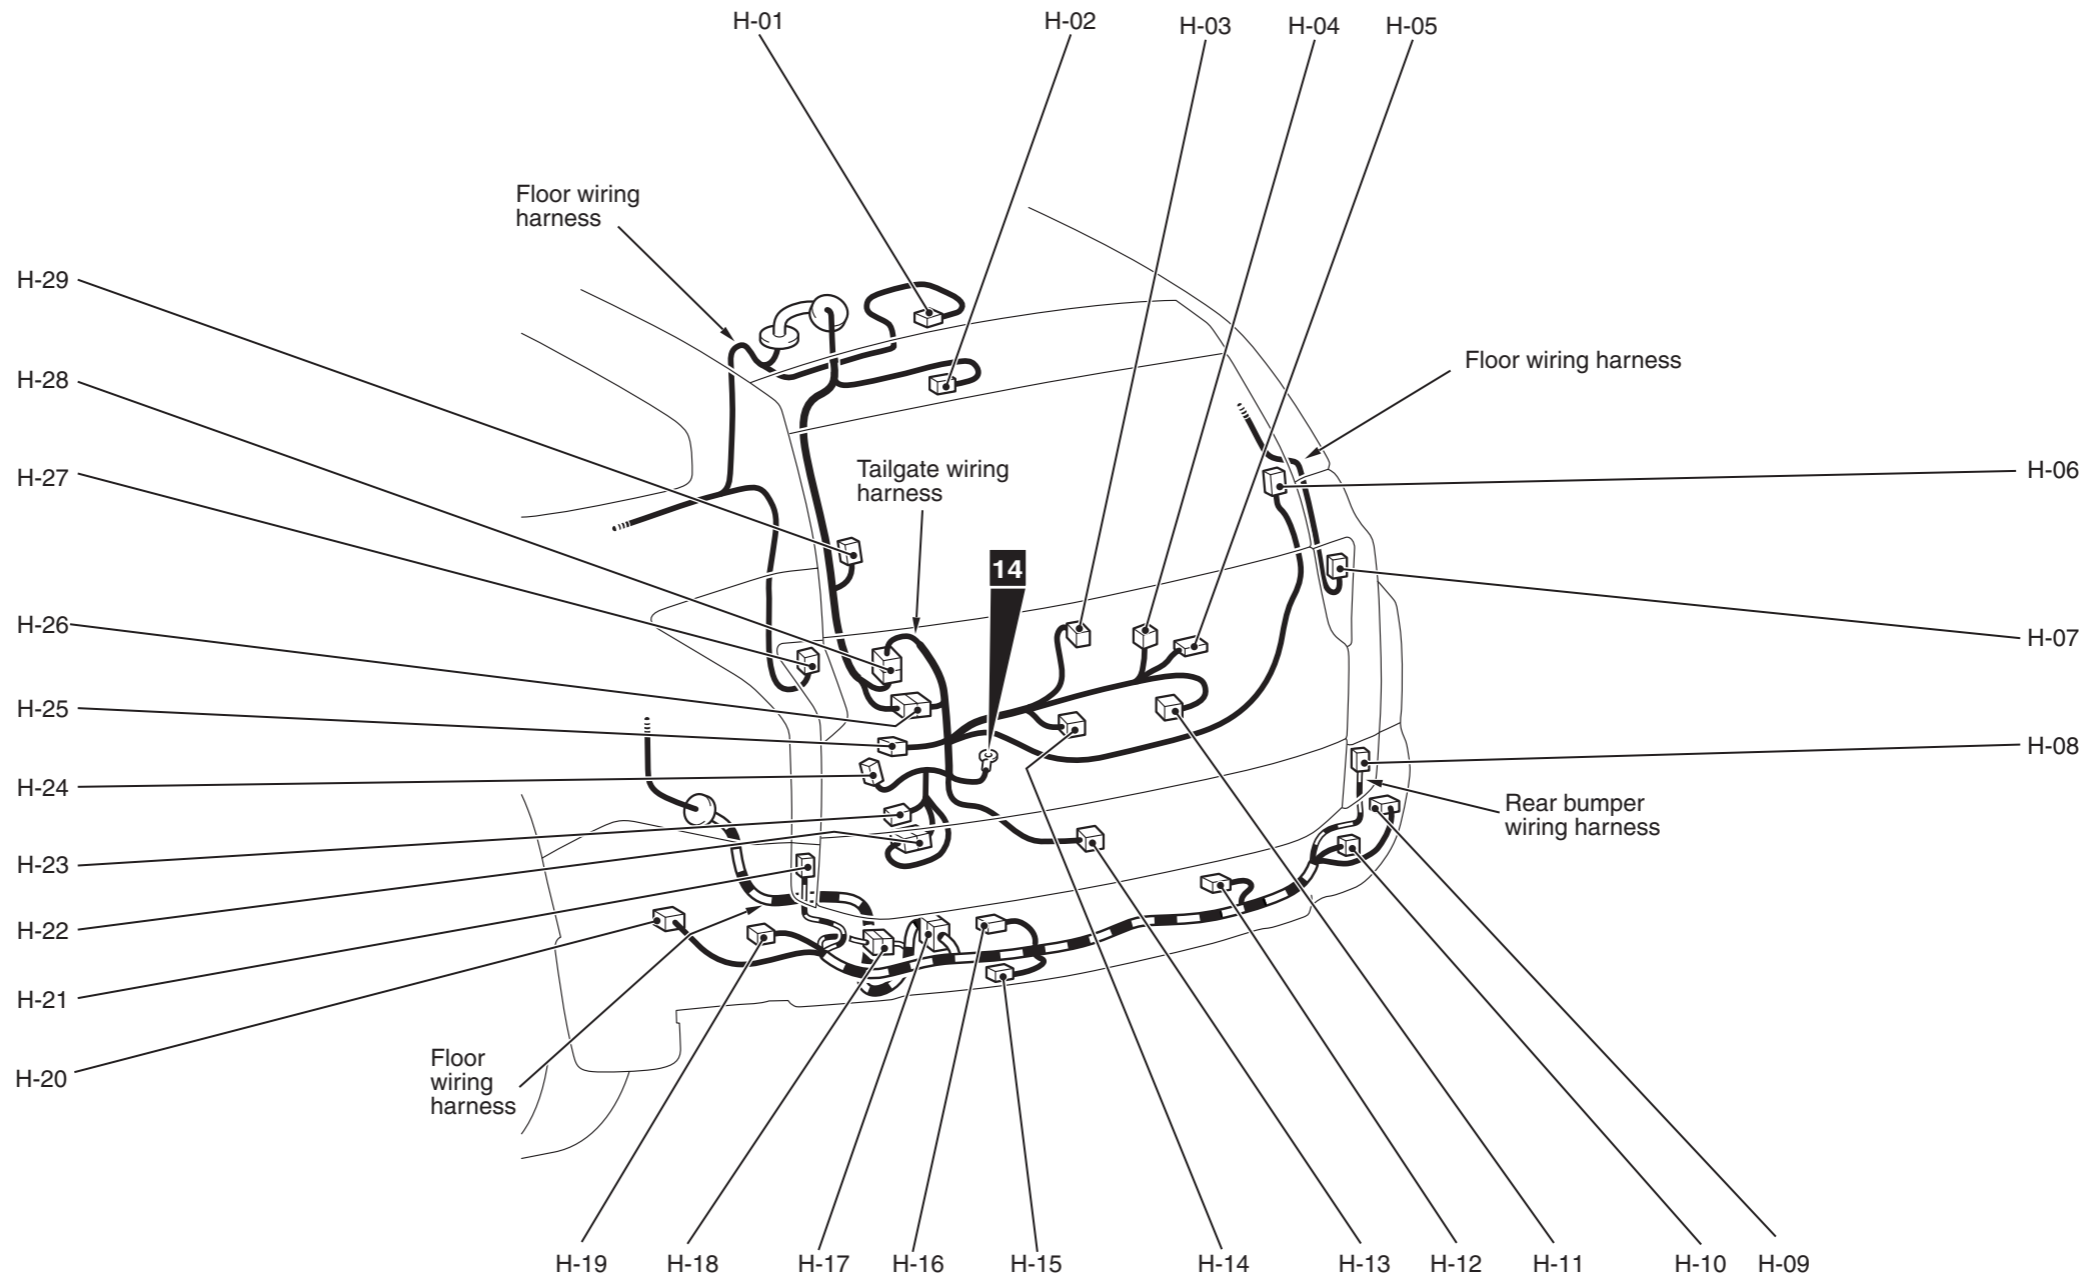

Connector symbol

H

Connector colour code

- B: Black
- BR: Brown
- G: Green
- GR: Grey
- L: Blue
- None: Milk white
- O: Orange
- R: Red
- V: Violet
- Y: Yellow