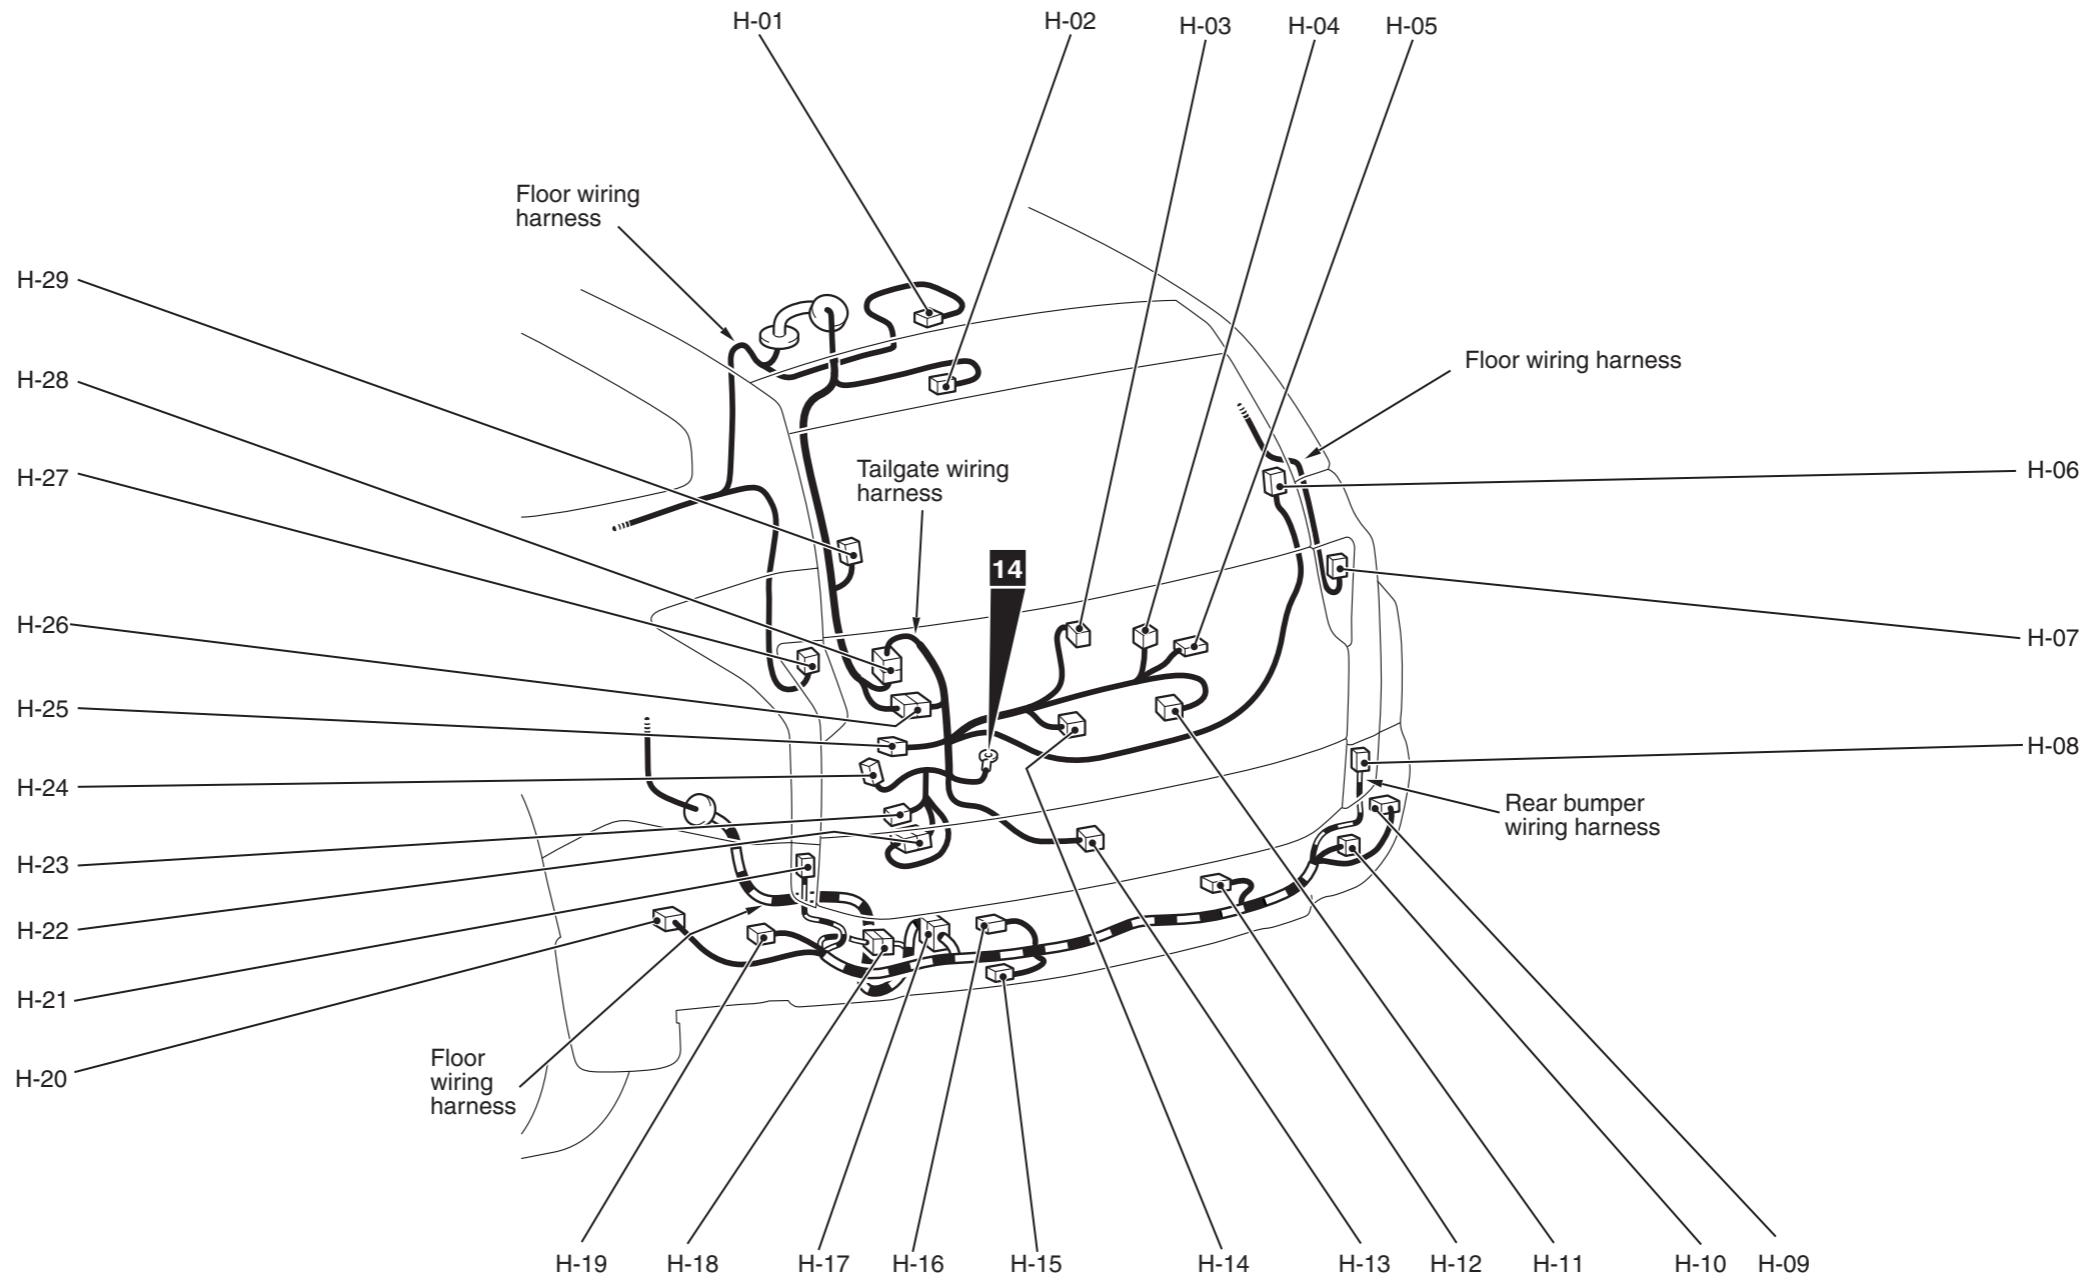

Connector symbol

H

Connector colour code

- B: Black
- BR: Brown
- G: Green
- GR: Grey
- L: Blue
- None: Milk white
- O: Orange
- R: Red
- V: Violet
- Y: Yellow