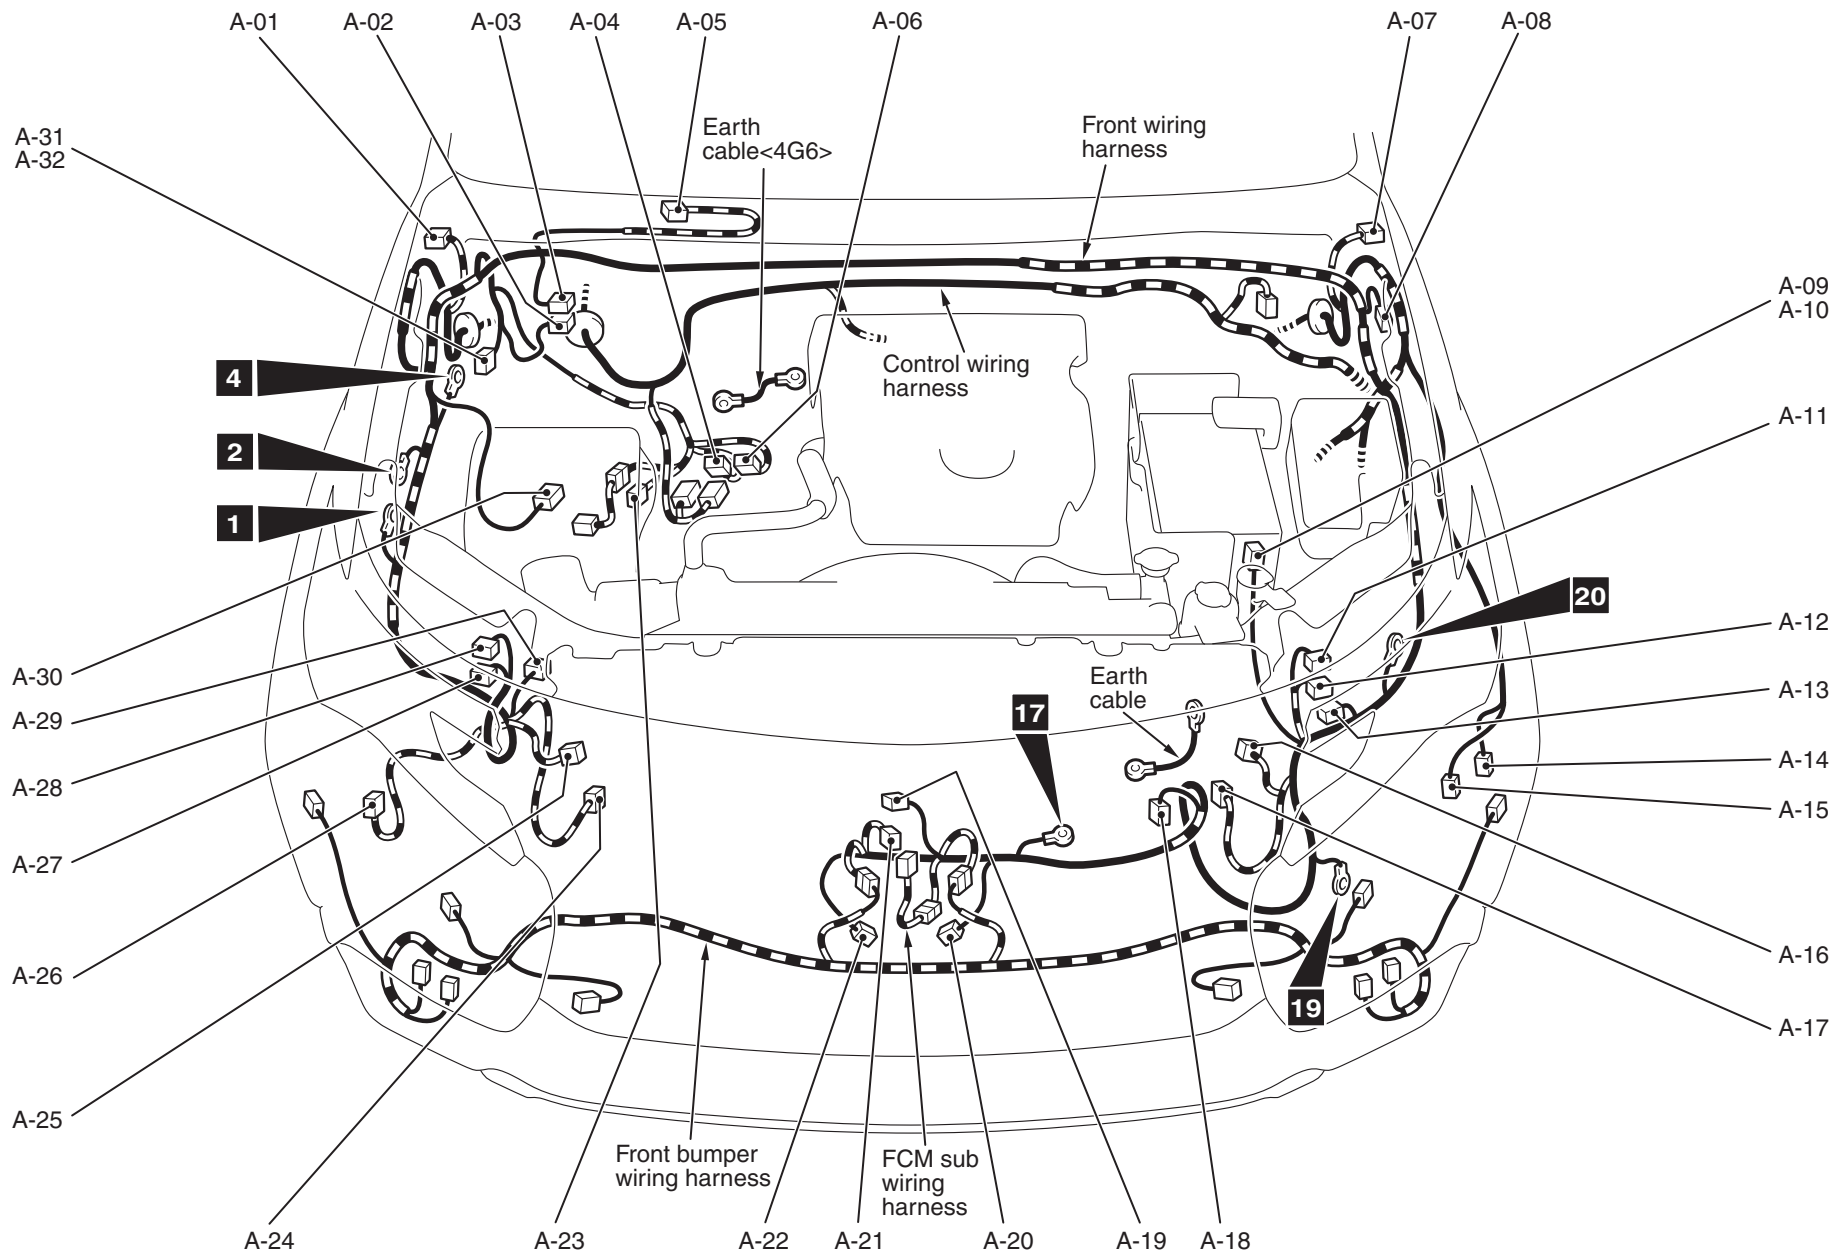

Connector symbol

**A**

-01  
thru  
-32

Connector colour code  
B: Black  
BR: Brown  
G: Green  
GR: Grey  
L: Blue  
NONE: Milk white  
O: Orange  
R: Red  
V: Violet  
Y: Yellow