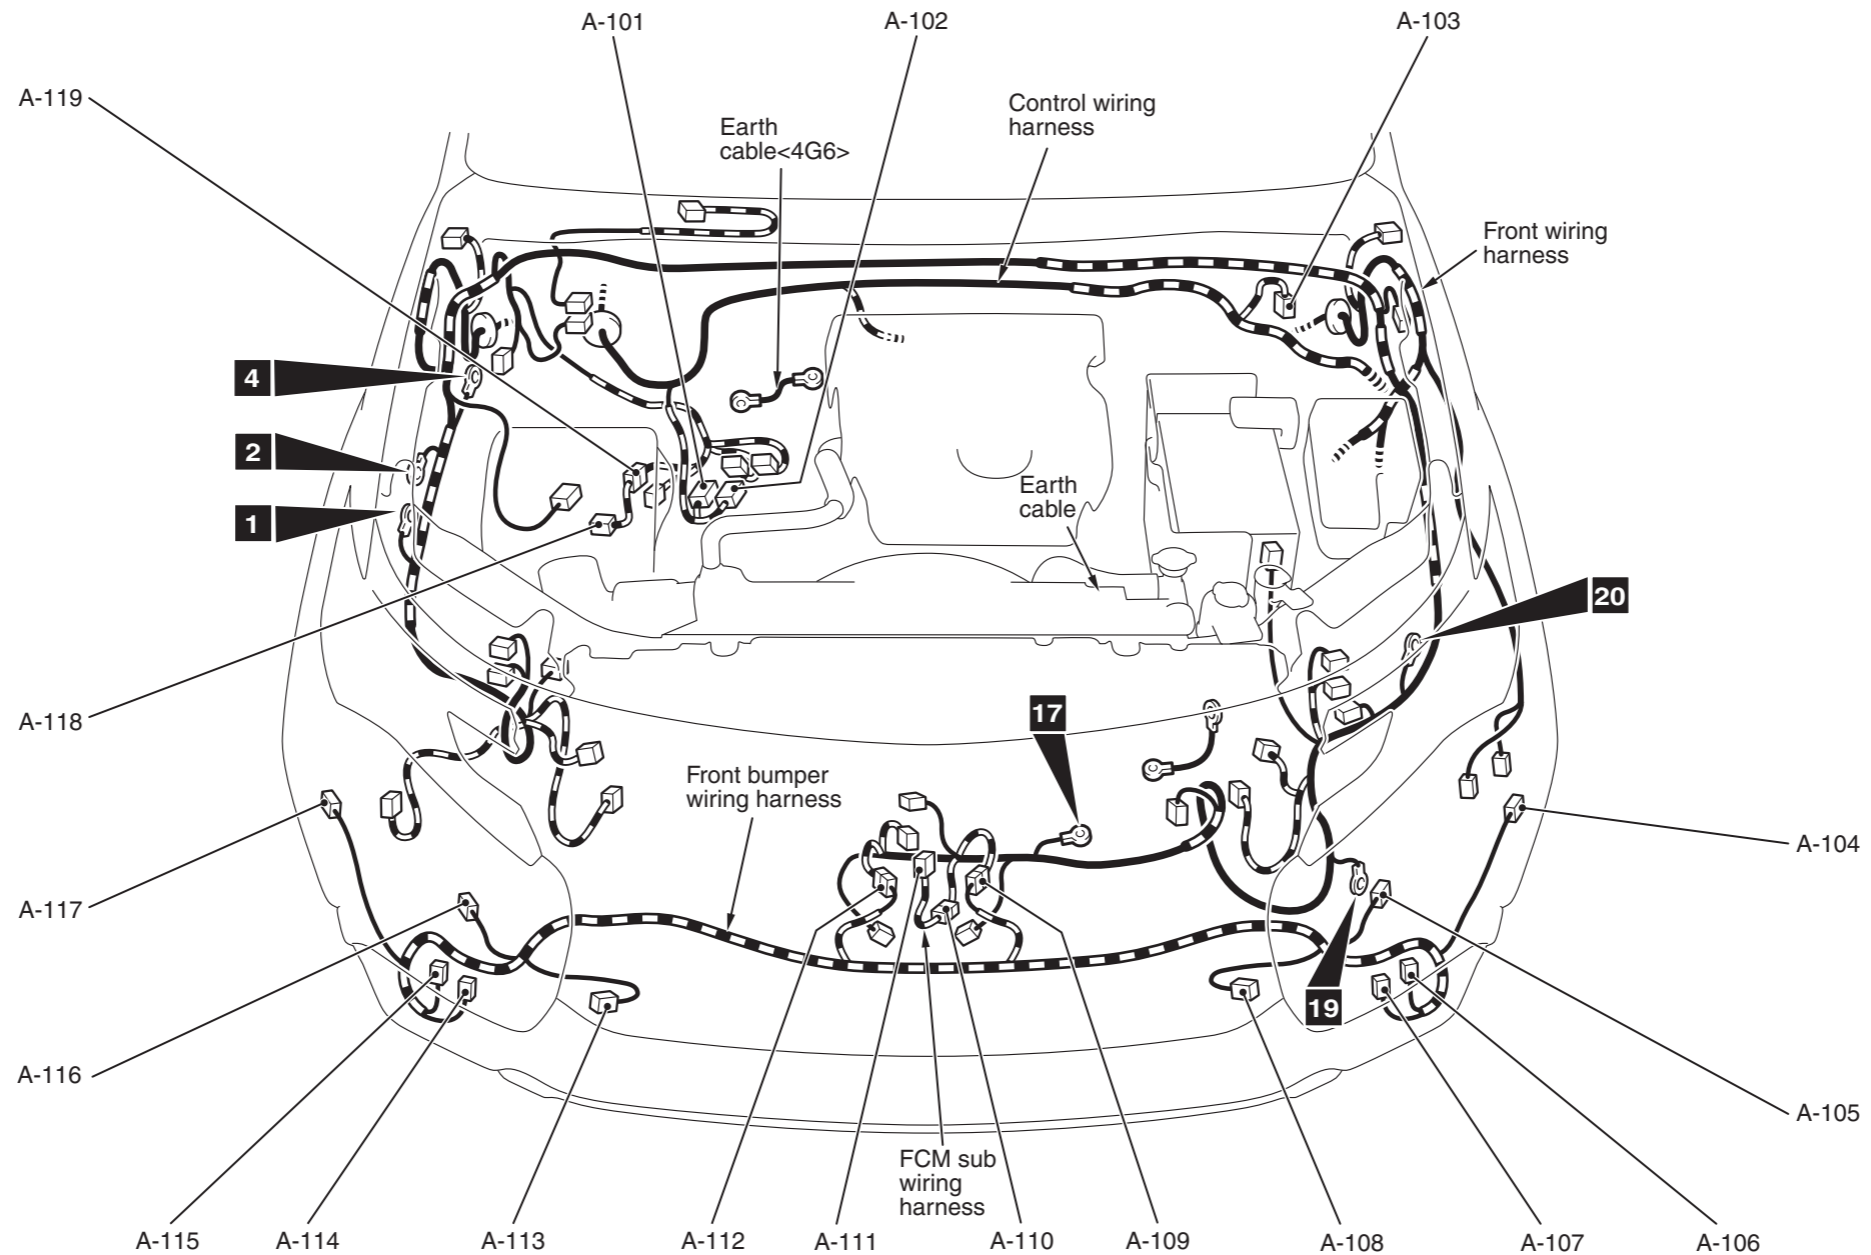

Connector symbol

**A** -101 thru -119

Connector colour code  
B: Black  
BR: Brown  
G: Green  
GR: Grey  
L: Blue  
NONE: Milk white  
O: Orange  
R: Red  
V: Violet  
Y: Yellow