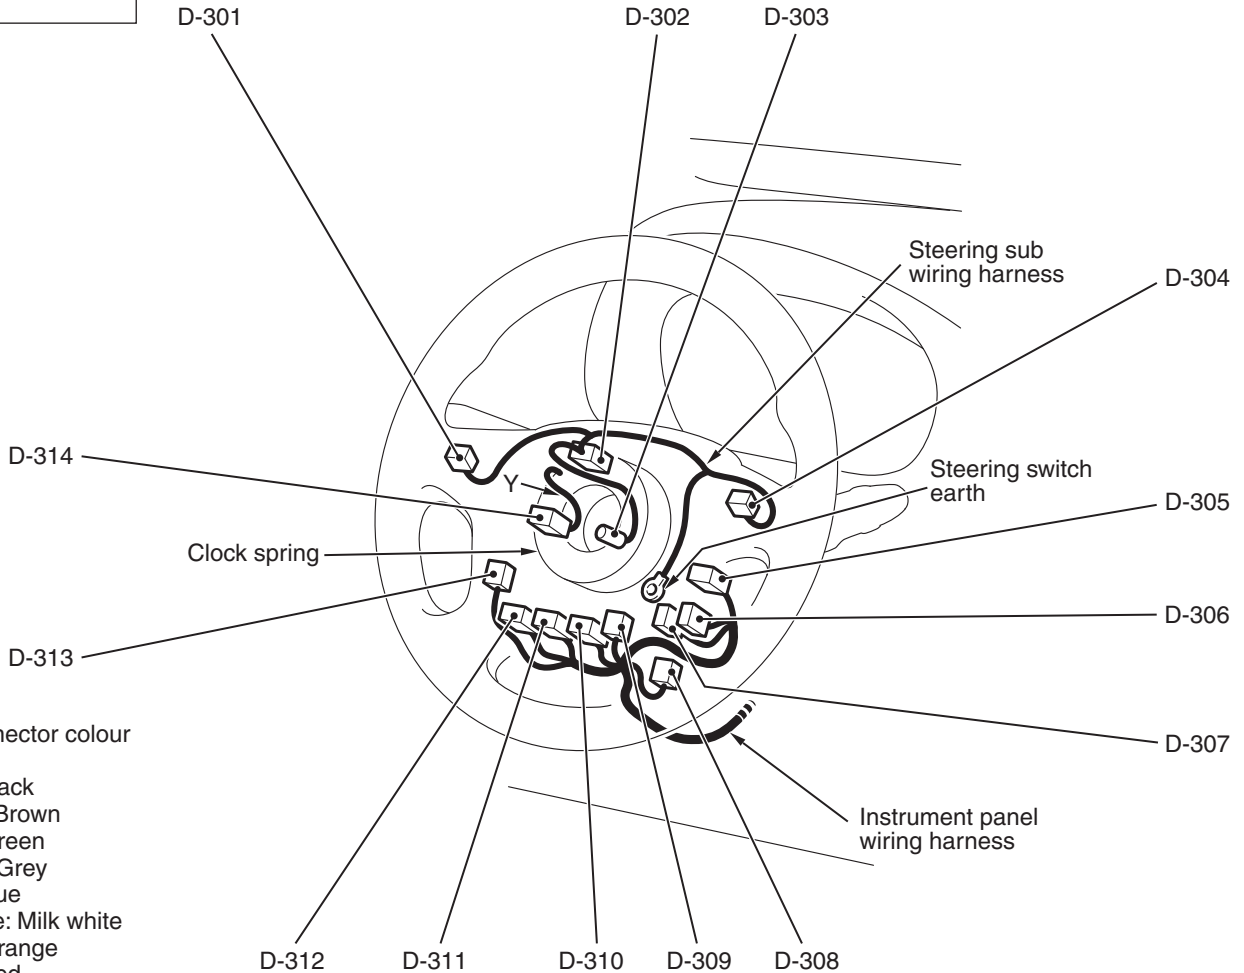

Connector
symbol

D -301
thru
-314

Steering column

Connector colour
code

B: Black
BR: Brown
G: Green
GR: Grey
L: Blue
None: Milk white
O: Orange
R: Red
V: Violet
Y: Yellow