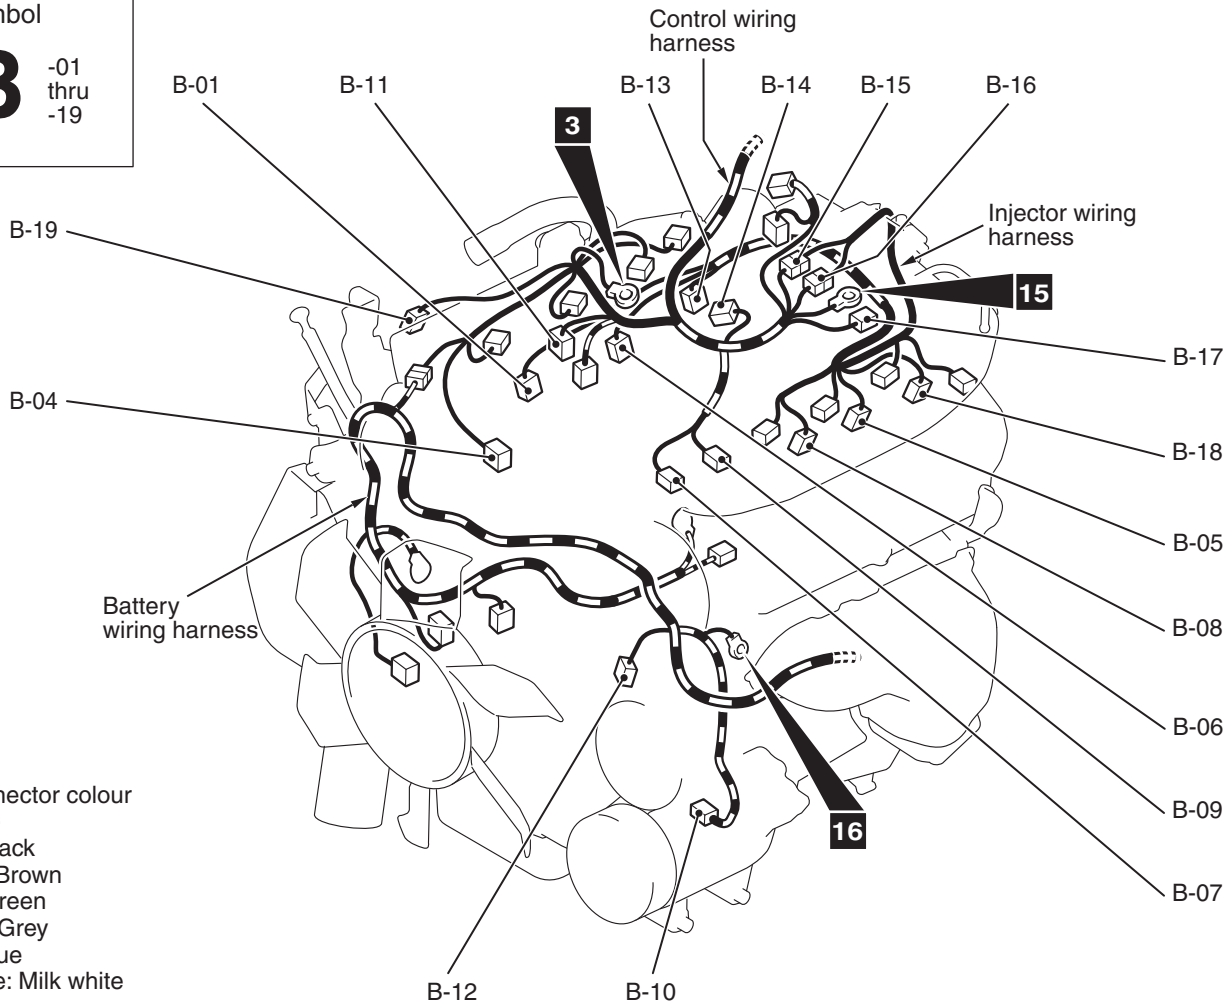

Connector symbol

B -01
thru
-19

Connector colour code

B: Black
BR: Brown
G: Green
GR: Grey
L: Blue
None: Milk white
O: Orange
R: Red
V: Violet
Y: Yellow