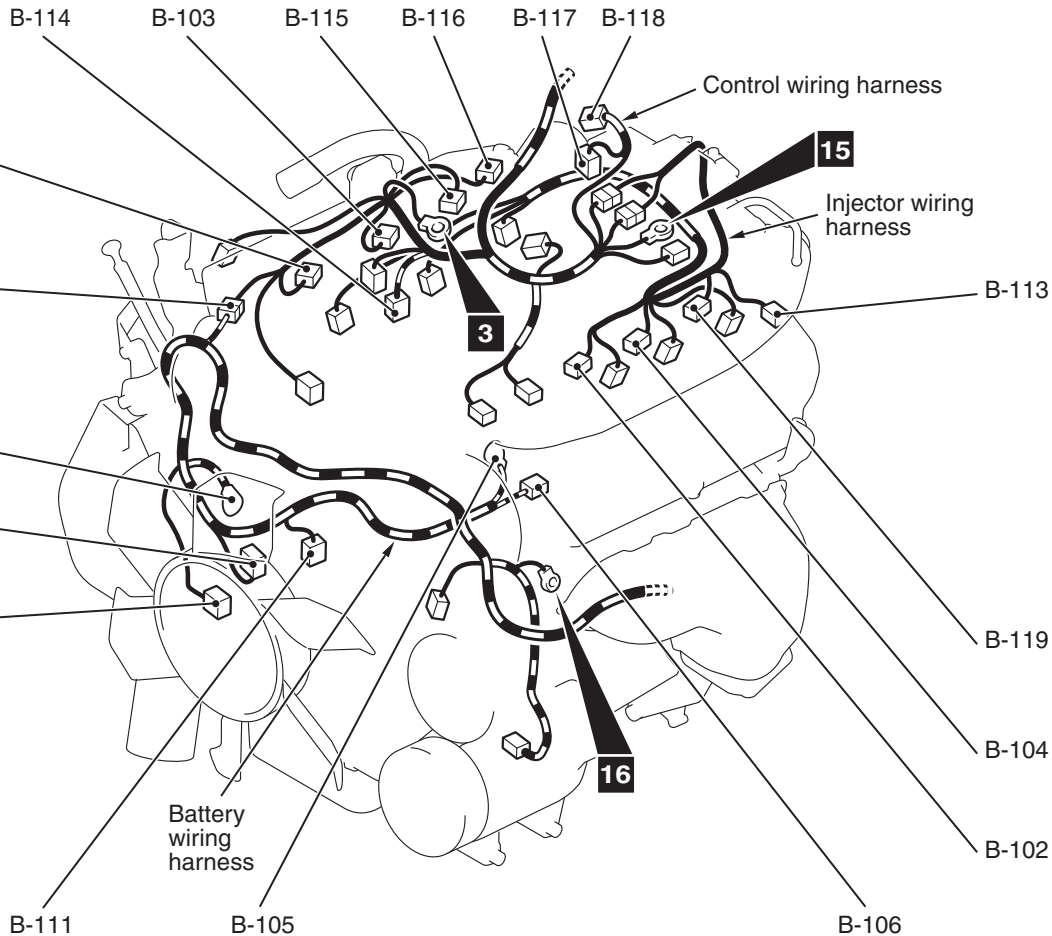

Connector symbol

**B** -101 thru -120

Connector colour code

- B: Black
- BR: Brown
- G: Green
- GR: Grey
- L: Blue
- None: Milk white
- O: Orange
- R: Red
- V: Violet
- Y: Yellow