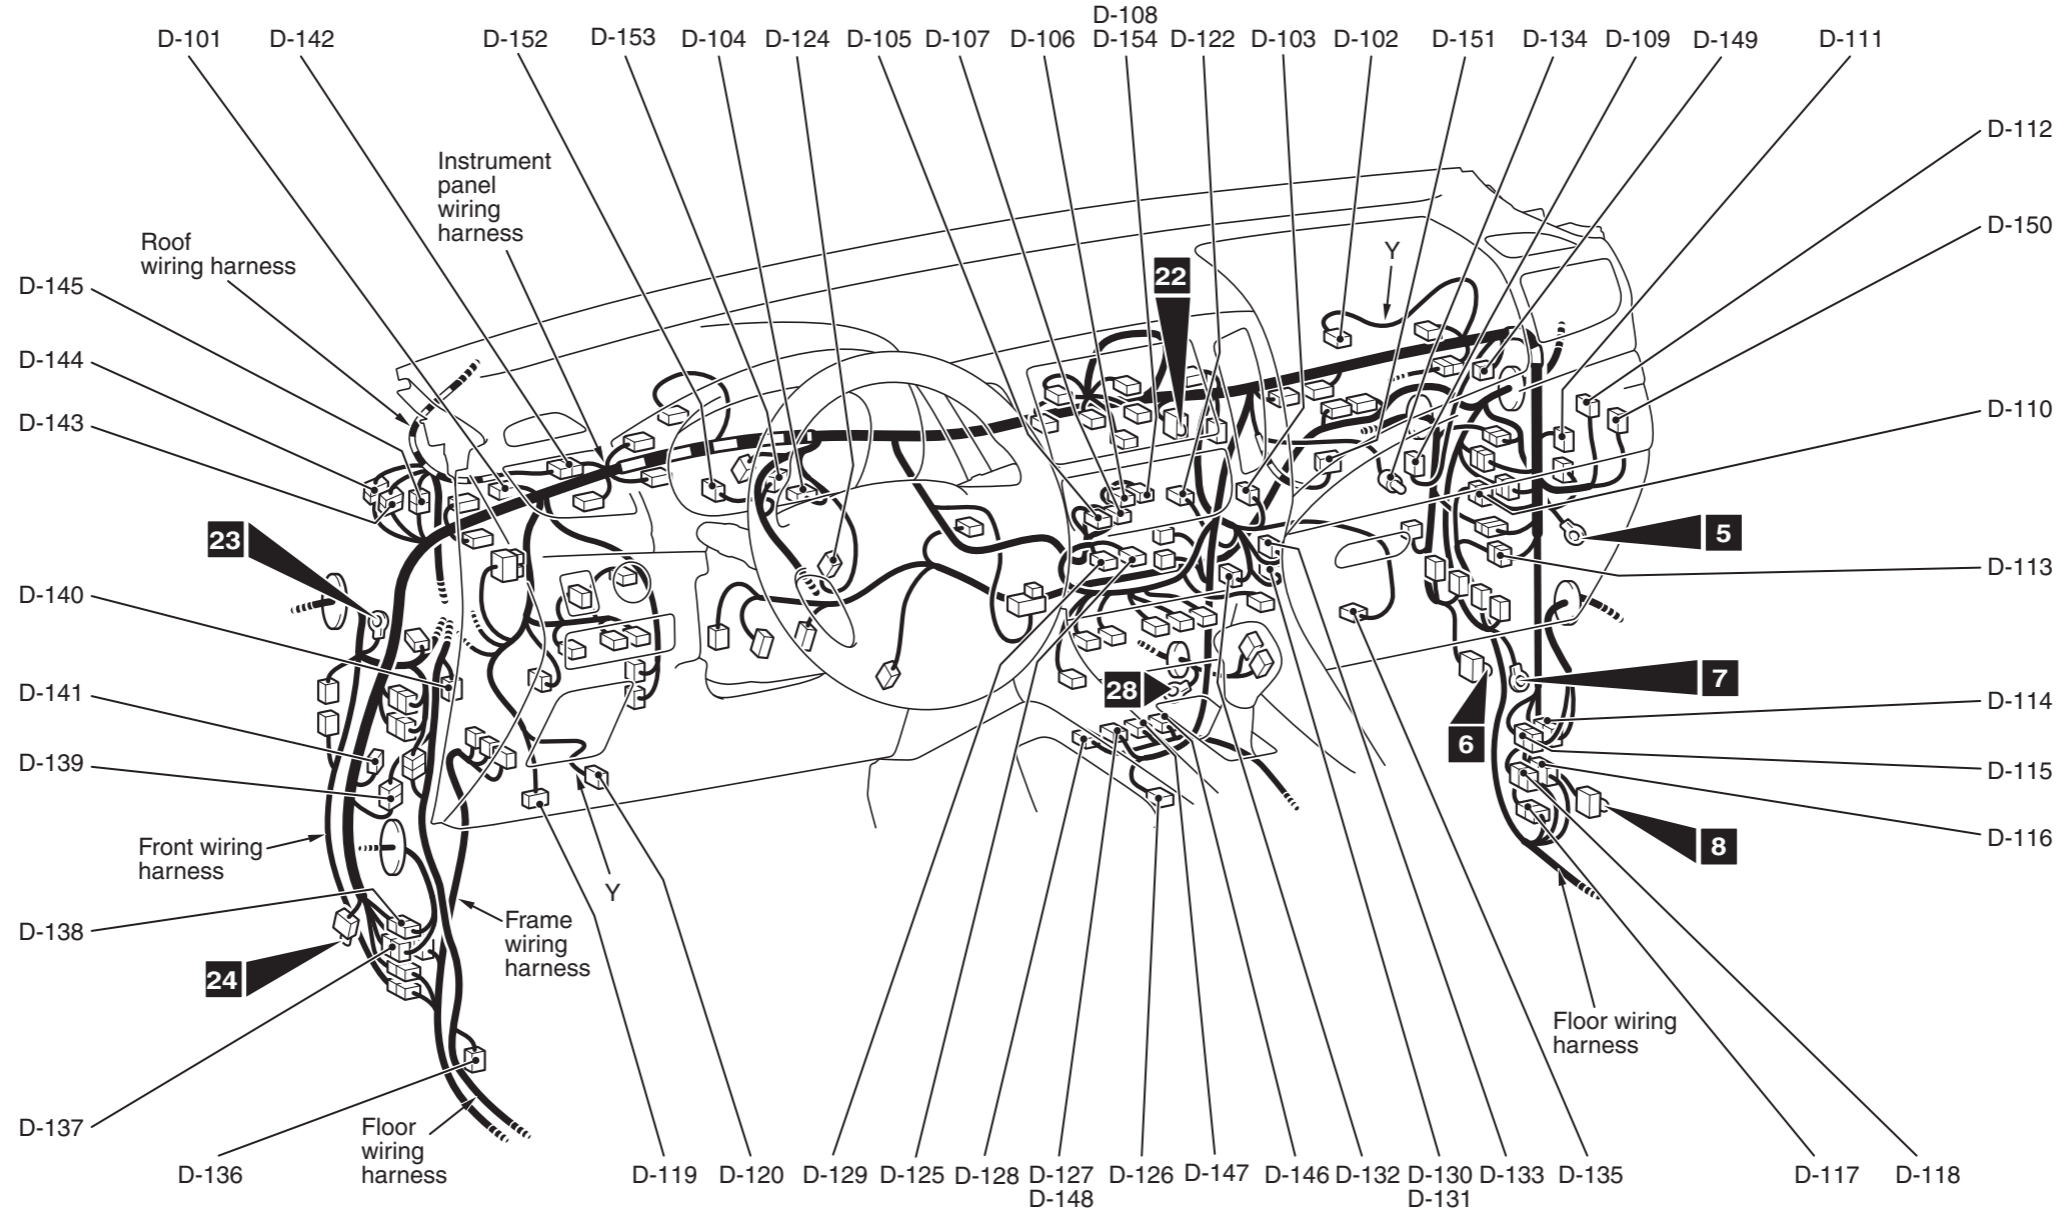

Connector symbol

D -101 thru -154

Connector colour code
 B: Black
 BR: Brown
 G: Green
 GR: Grey
 L: Blue
 None: Milk white
 O: Orange
 R: Red
 V: Violet
 Y: Yellow