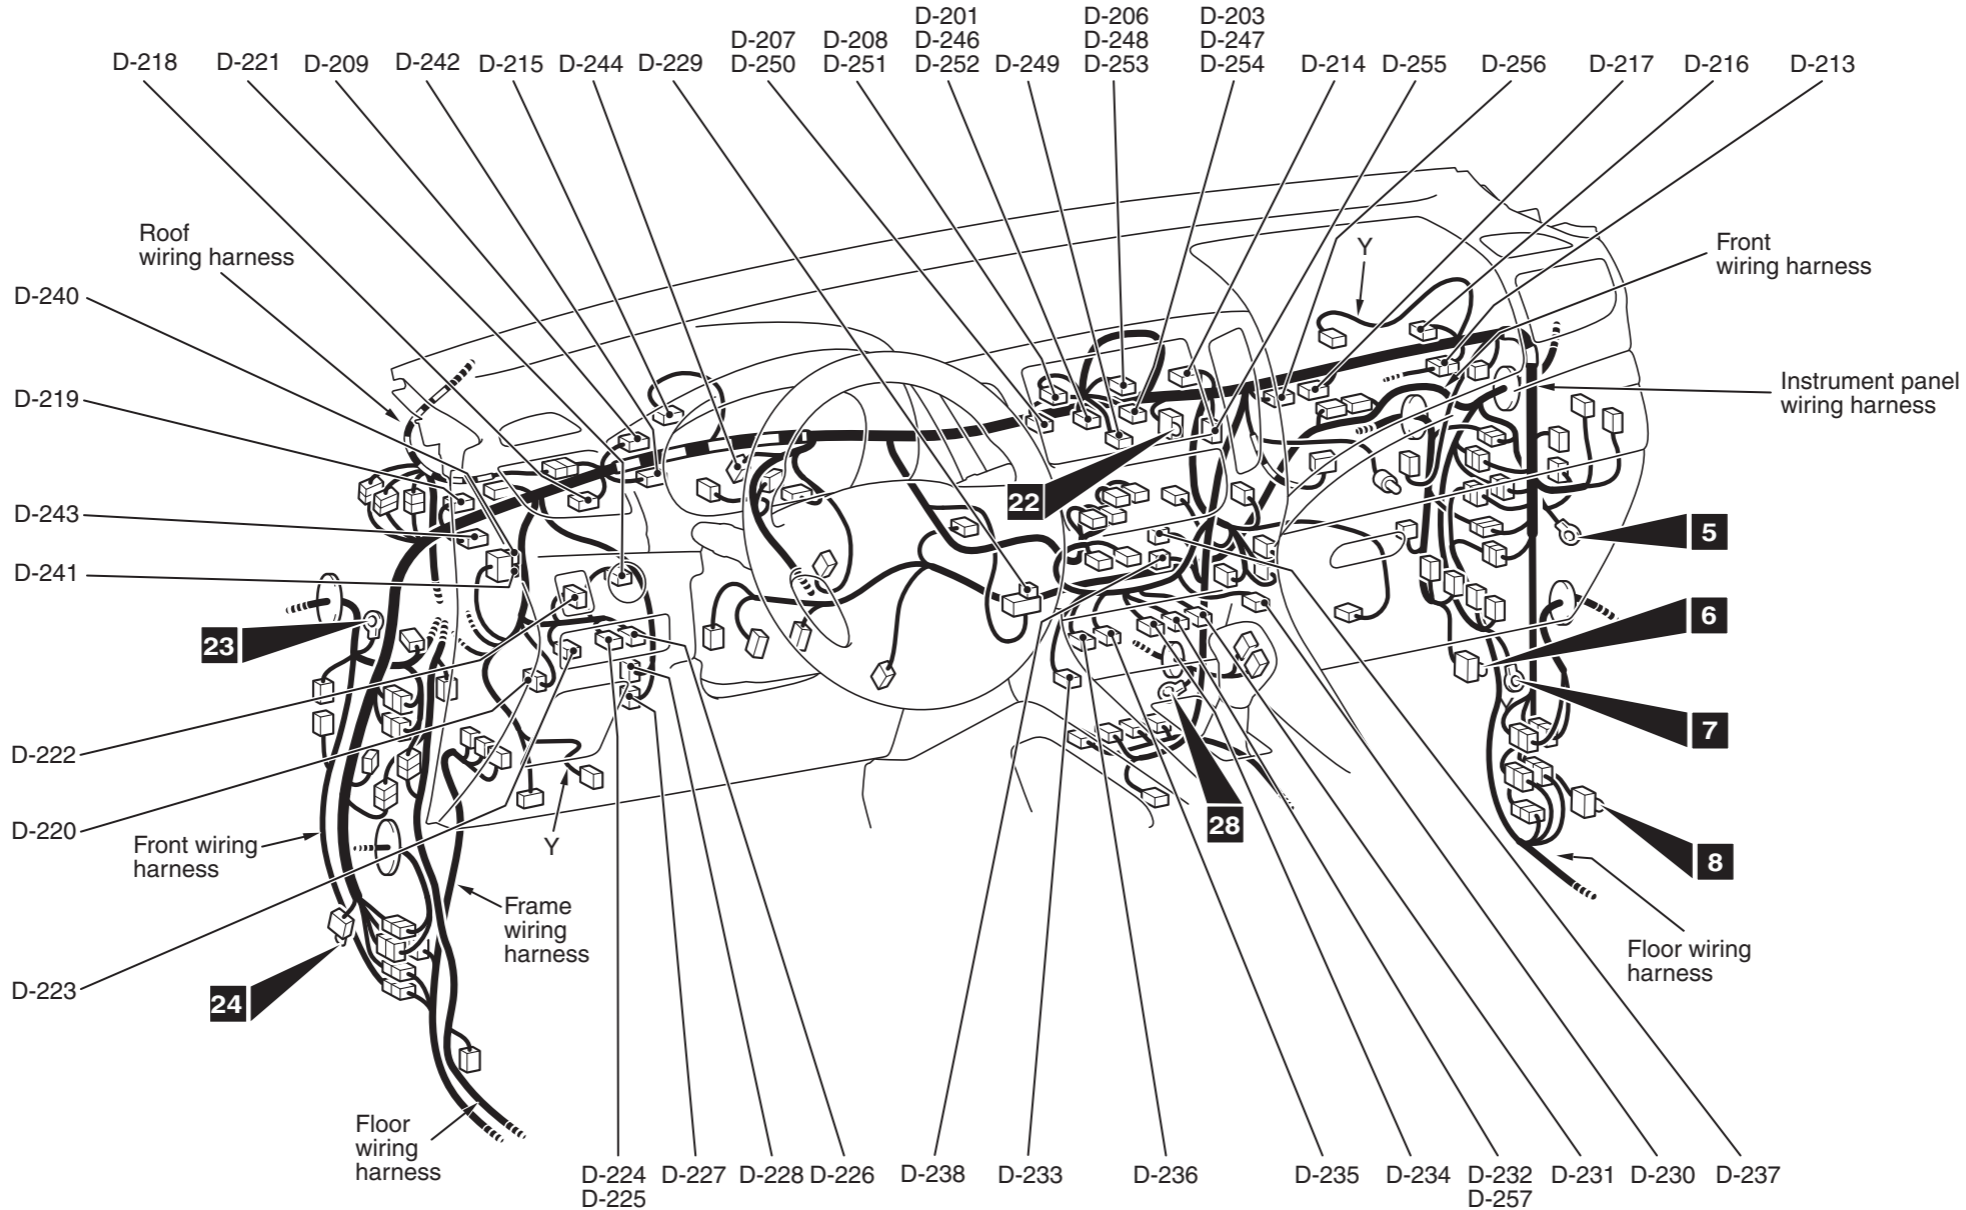

Connector symbol

D -201 thru -257

Connector colour code

- B: Black
- BR: Brown
- G: Green
- GR: Grey
- L: Blue
- None: Milk white
- O: Orange
- R: Red
- V: Violet
- Y: Yellow