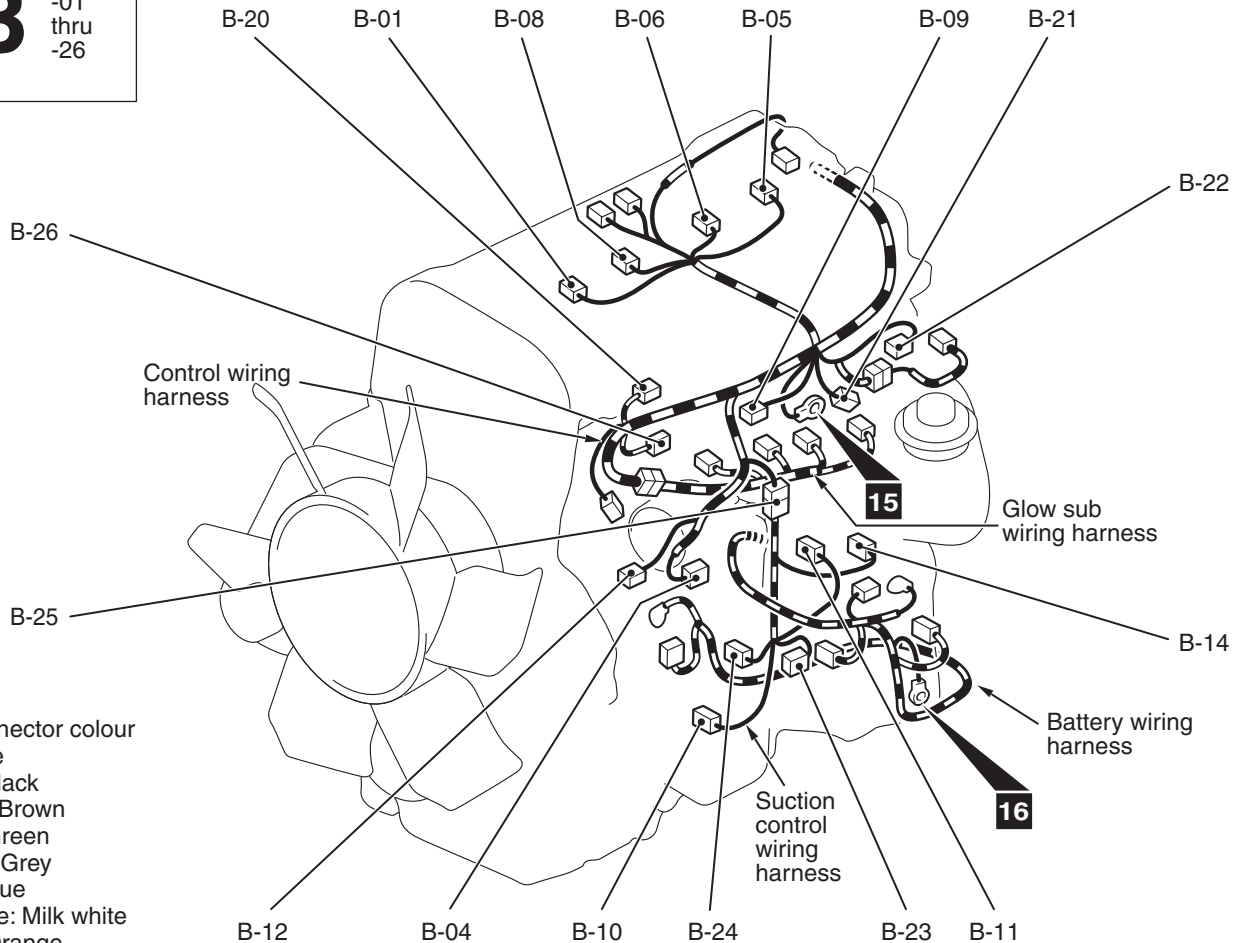

Connector symbol

B -01 thru -26

Connector colour code

- B: Black
- BR: Brown
- G: Green
- GR: Grey
- L: Blue
- None: Milk white
- O: Orange
- R: Red
- V: Violet
- Y: Yellow