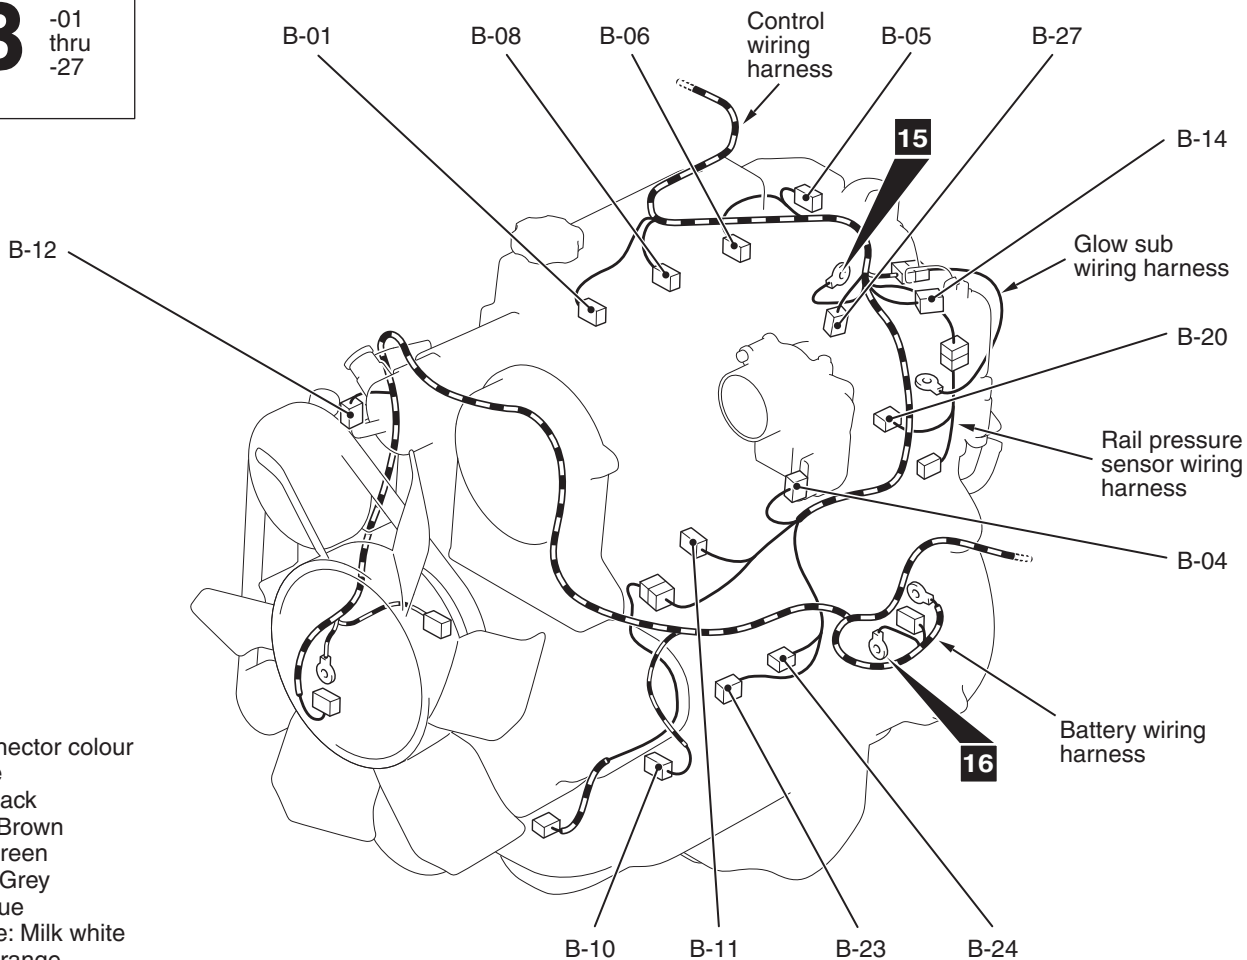

Connector symbol

B -01 thru -27

Connector colour code

- B: Black
- BR: Brown
- G: Green
- GR: Grey
- L: Blue
- None: Milk white
- O: Orange
- R: Red
- V: Violet
- Y: Yellow