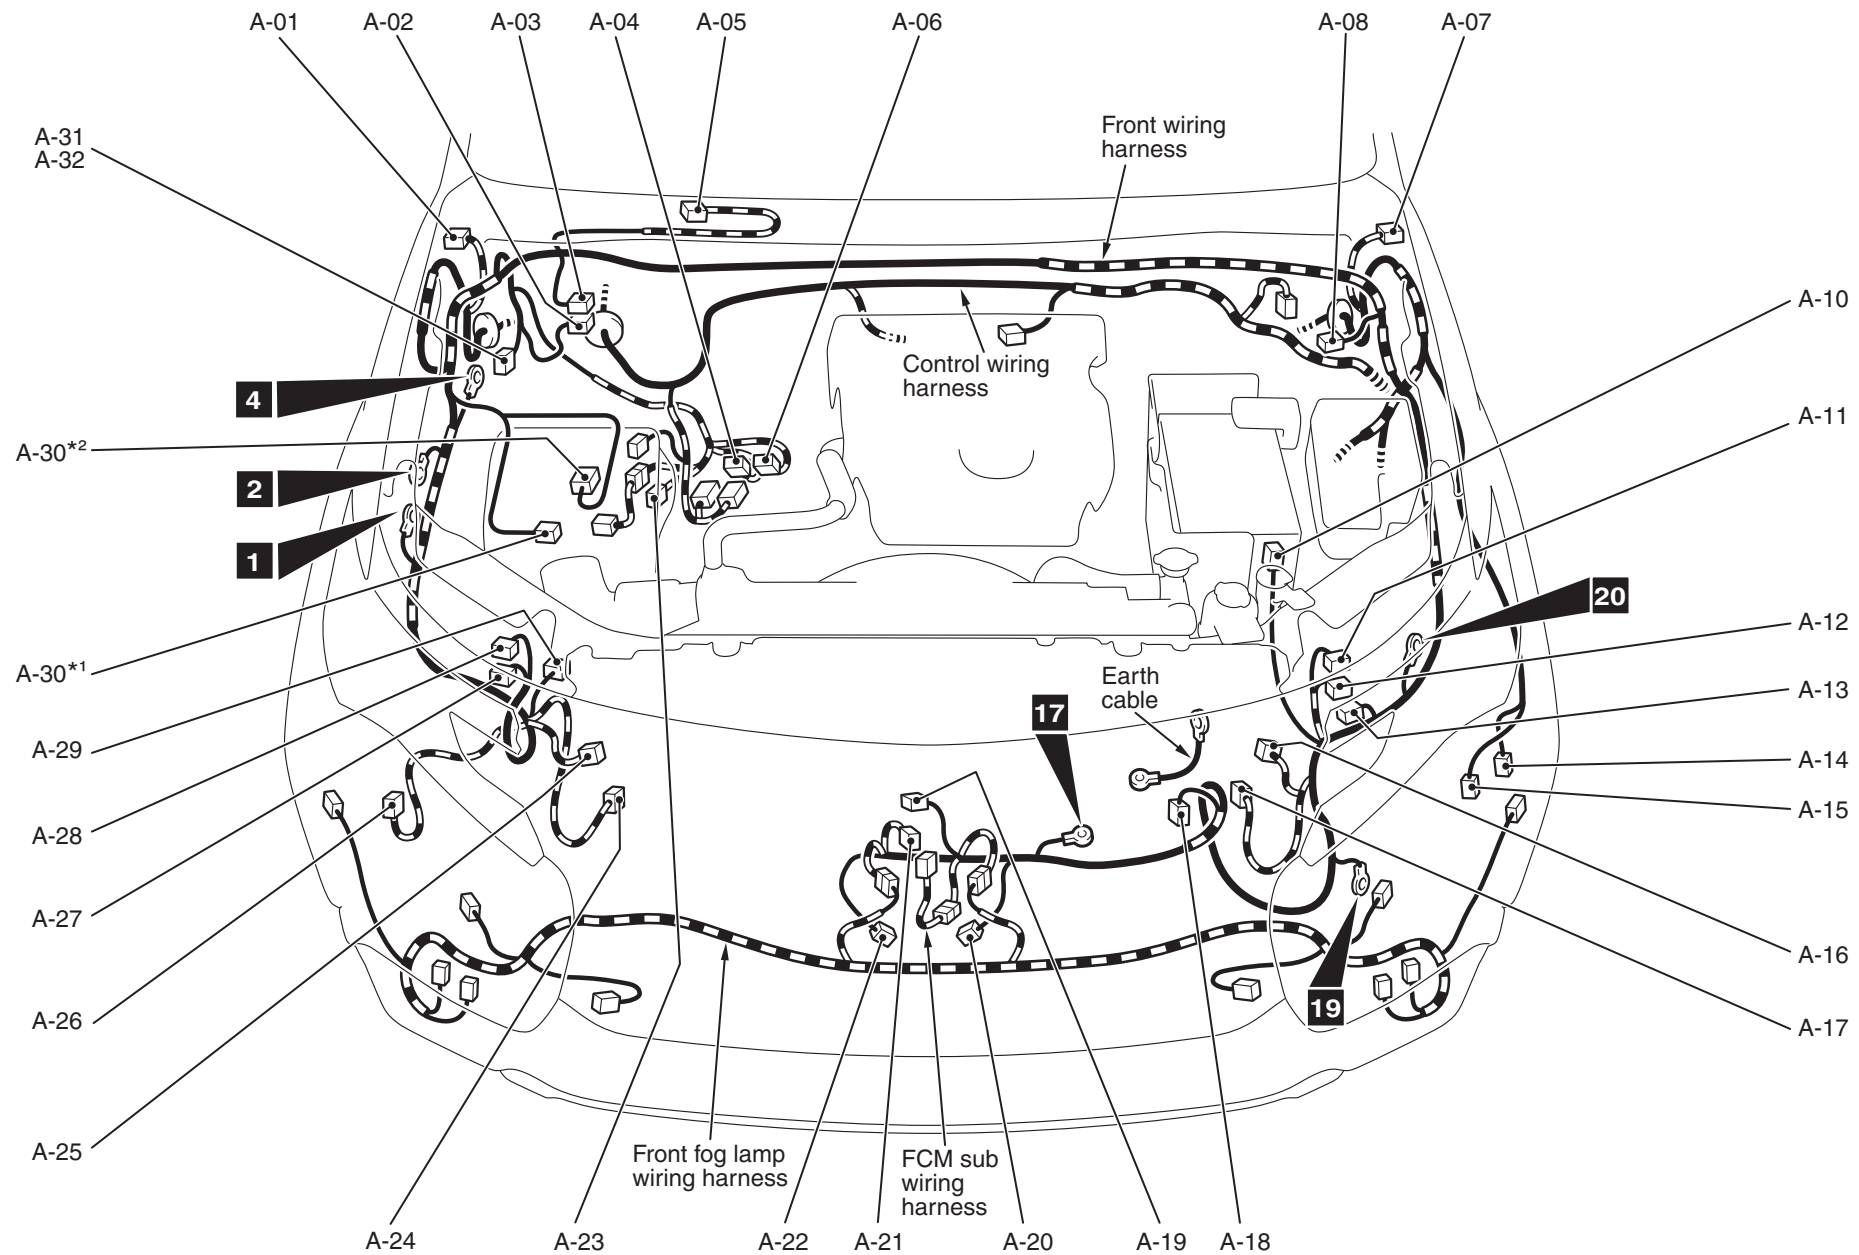

Connector symbol

**A** -01 thru -32

Connector colour code  
B: Black  
BR: Brown  
G: Green  
GR: Grey  
L: Blue  
NONE: Milk white  
O: Orange  
R: Red  
V: Violet  
Y: Yellow