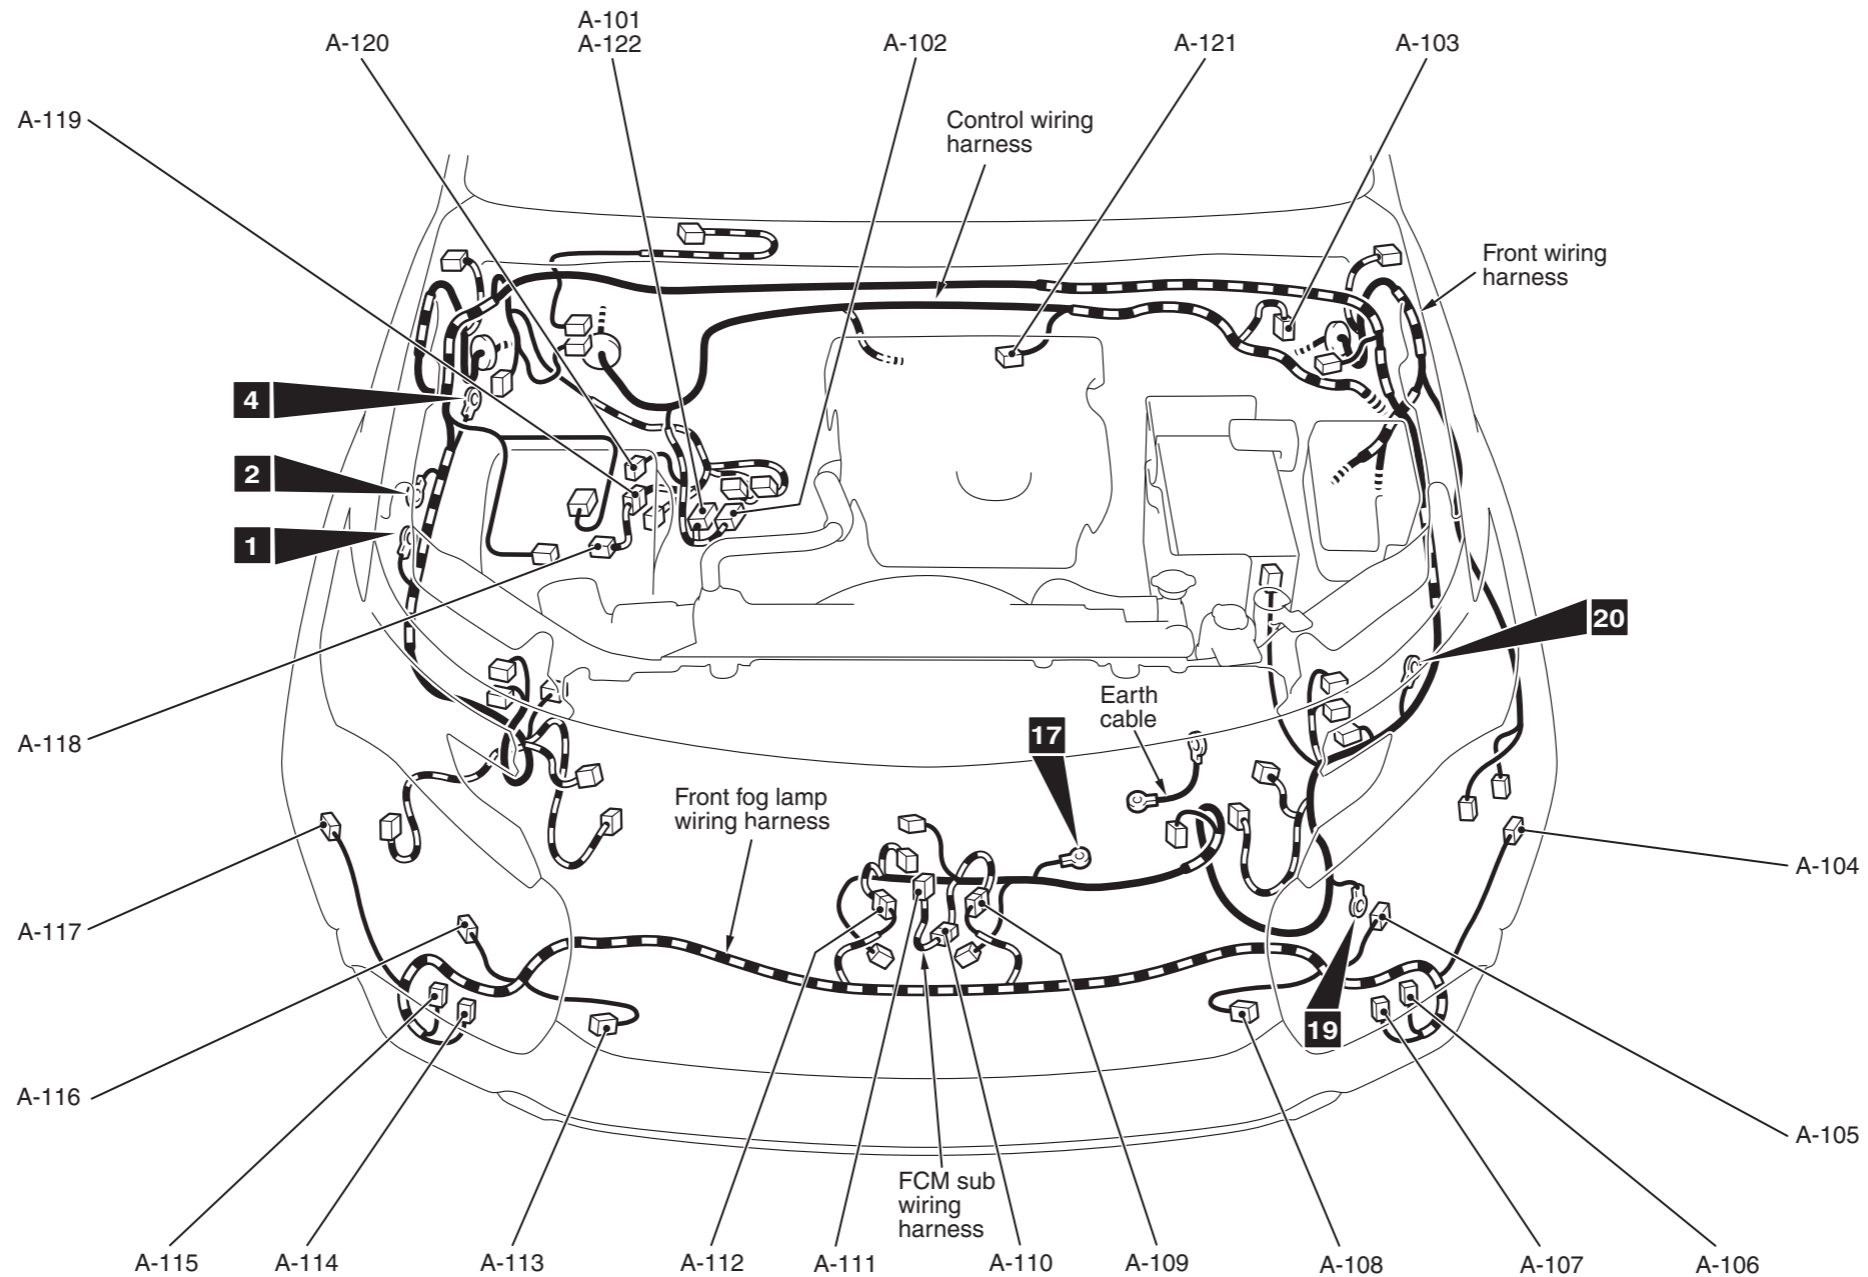

Connector symbol

A -101 thru -122

Connector colour code
B: Black
BR: Brown
G: Green
GR: Grey
L: Blue
NONE: Milk white
O: Orange
R: Red
V: Violet
Y: Yellow