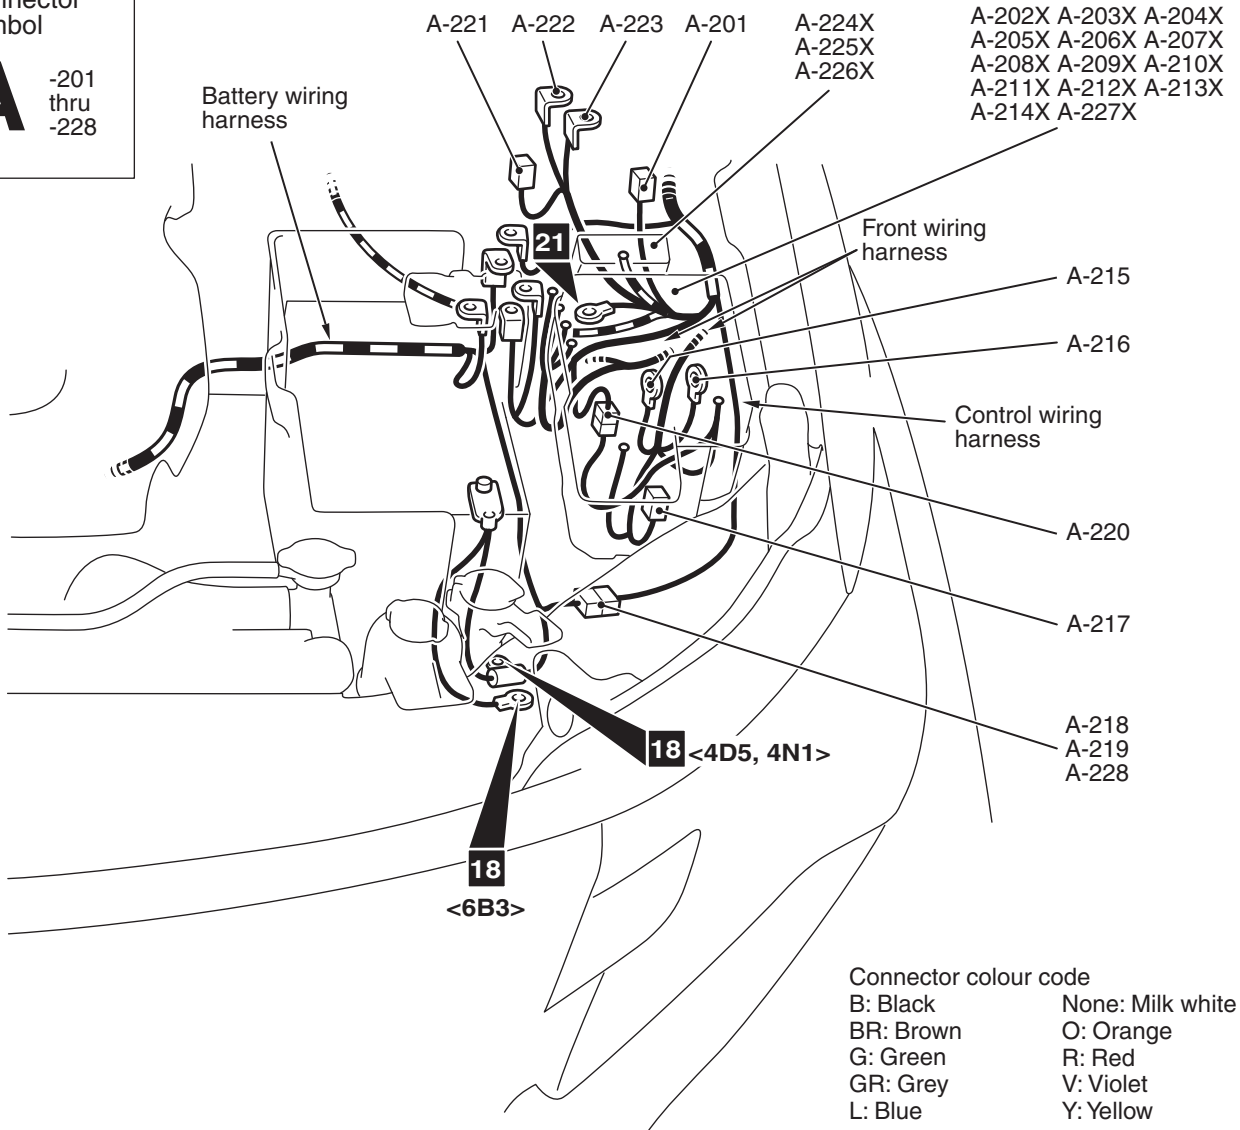

Connector symbol

A -201 thru -228

Connector colour code

- | | |
|-----------|------------------|
| B: Black | None: Milk white |
| BR: Brown | O: Orange |
| G: Green | R: Red |
| GR: Grey | V: Violet |
| L: Blue | Y: Yellow |