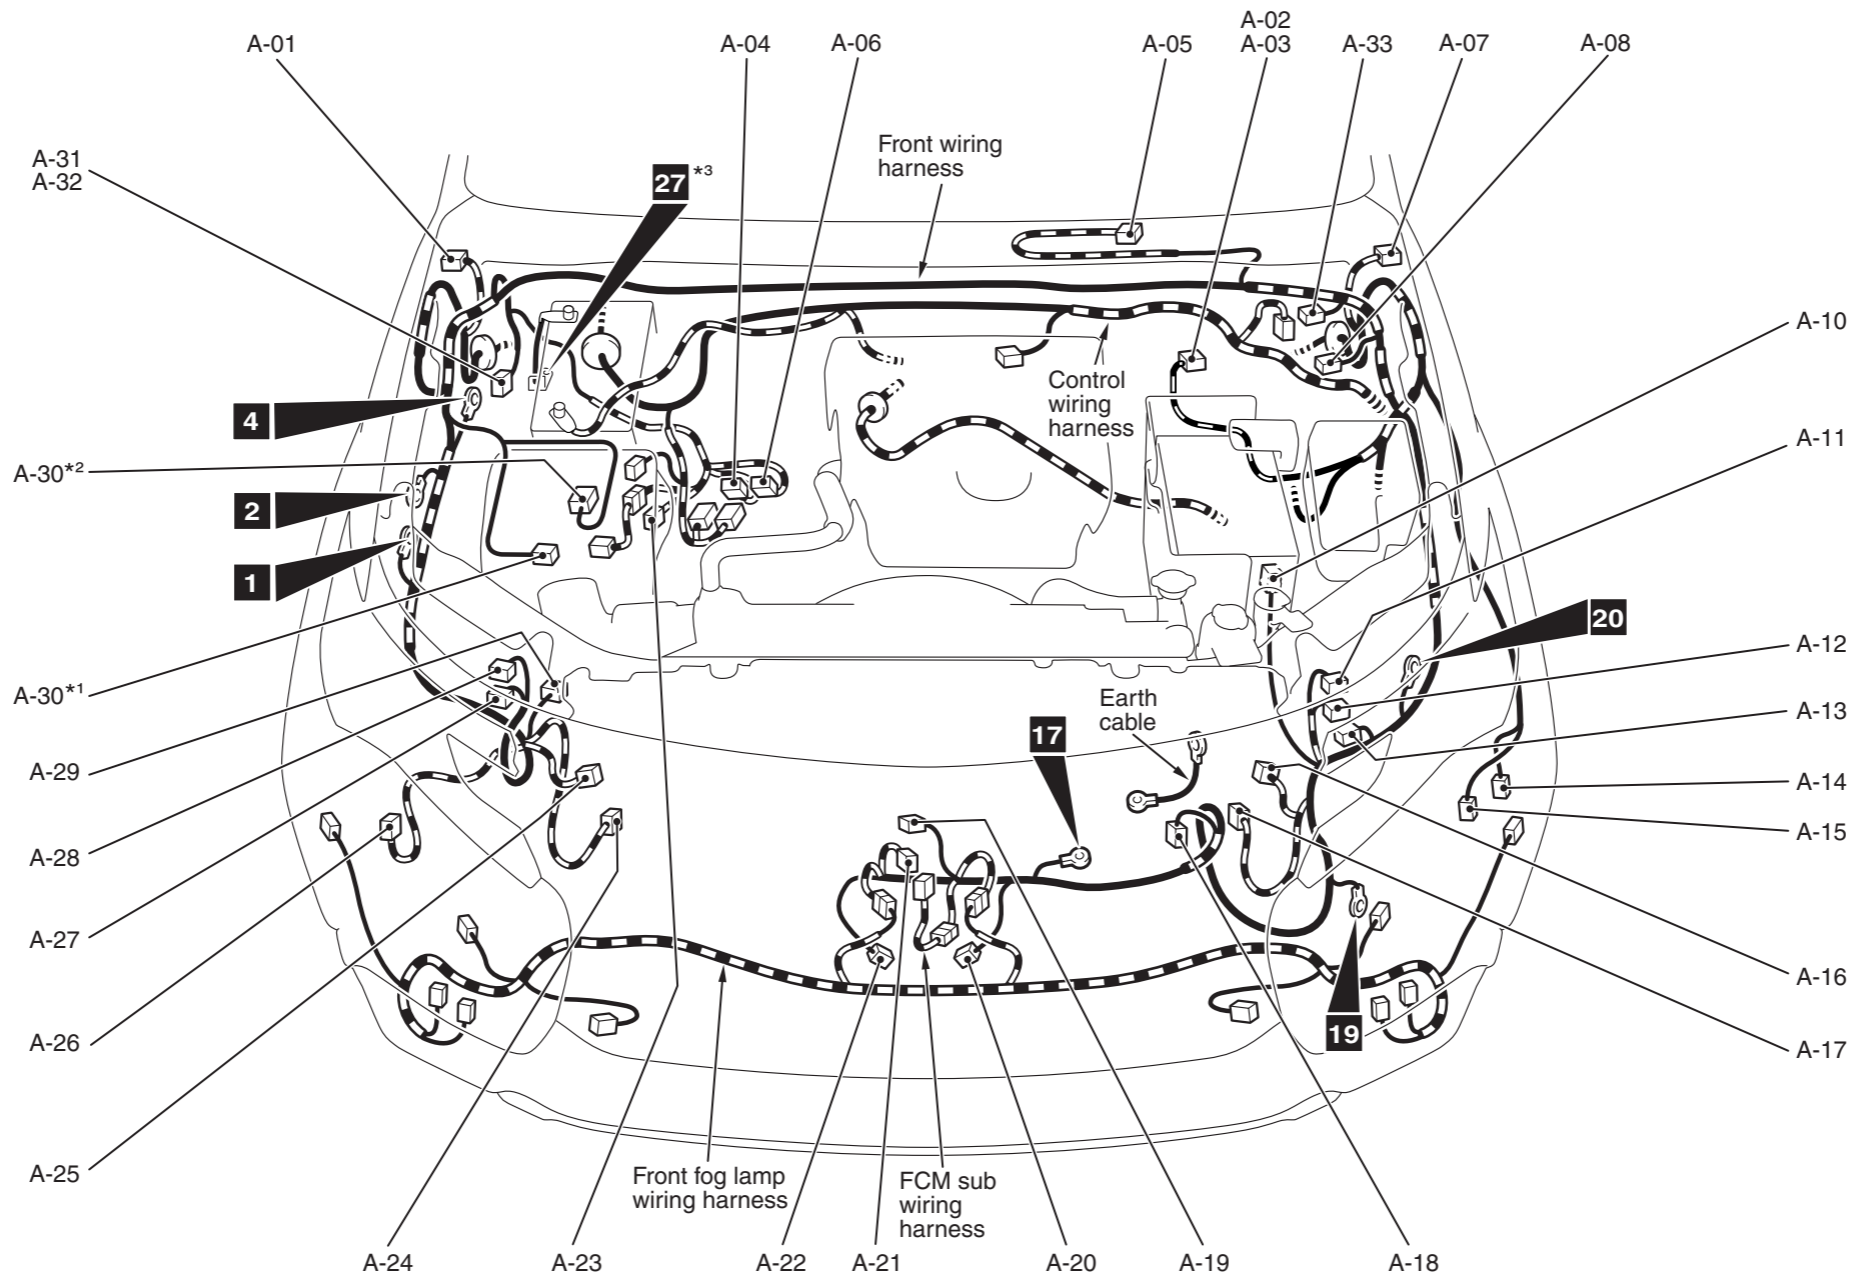

Connector symbol

A -01 thru -33

Connector colour code
B: Black
BR: Brown
G: Green
GR: Grey
L: Blue
NONE: Milk white
O: Orange
R: Red
V: Violet
Y: Yellow