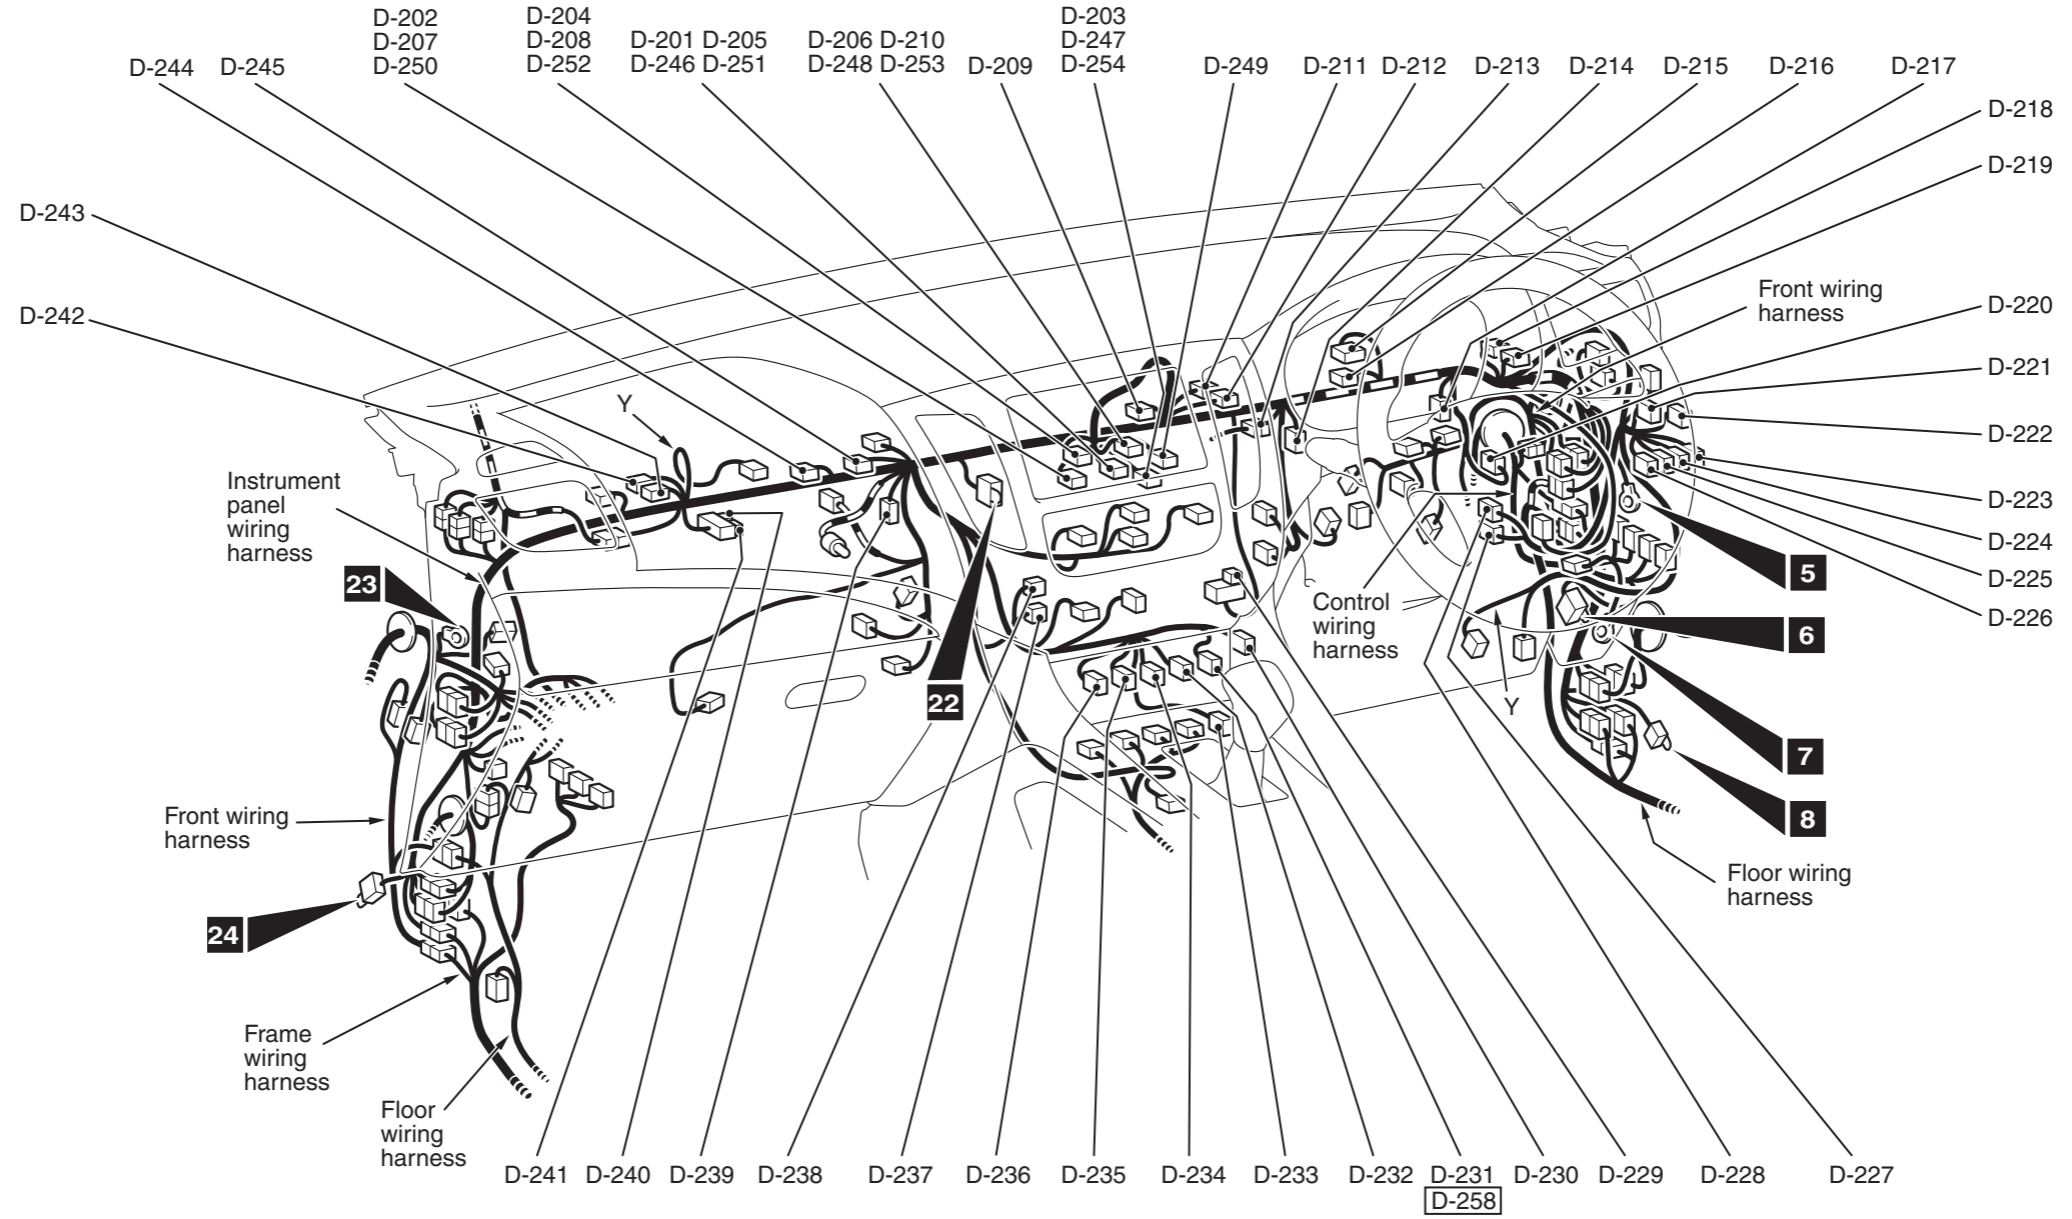

Connector symbol

**D** -201 thru -258

Connector colour code  
 B: Black  
 BR: Brown  
 G: Green  
 GR: Grey  
 L: Blue  
 None: Milk white  
 O: Orange  
 R: Red  
 V: Violet  
 Y: Yellow

D-258