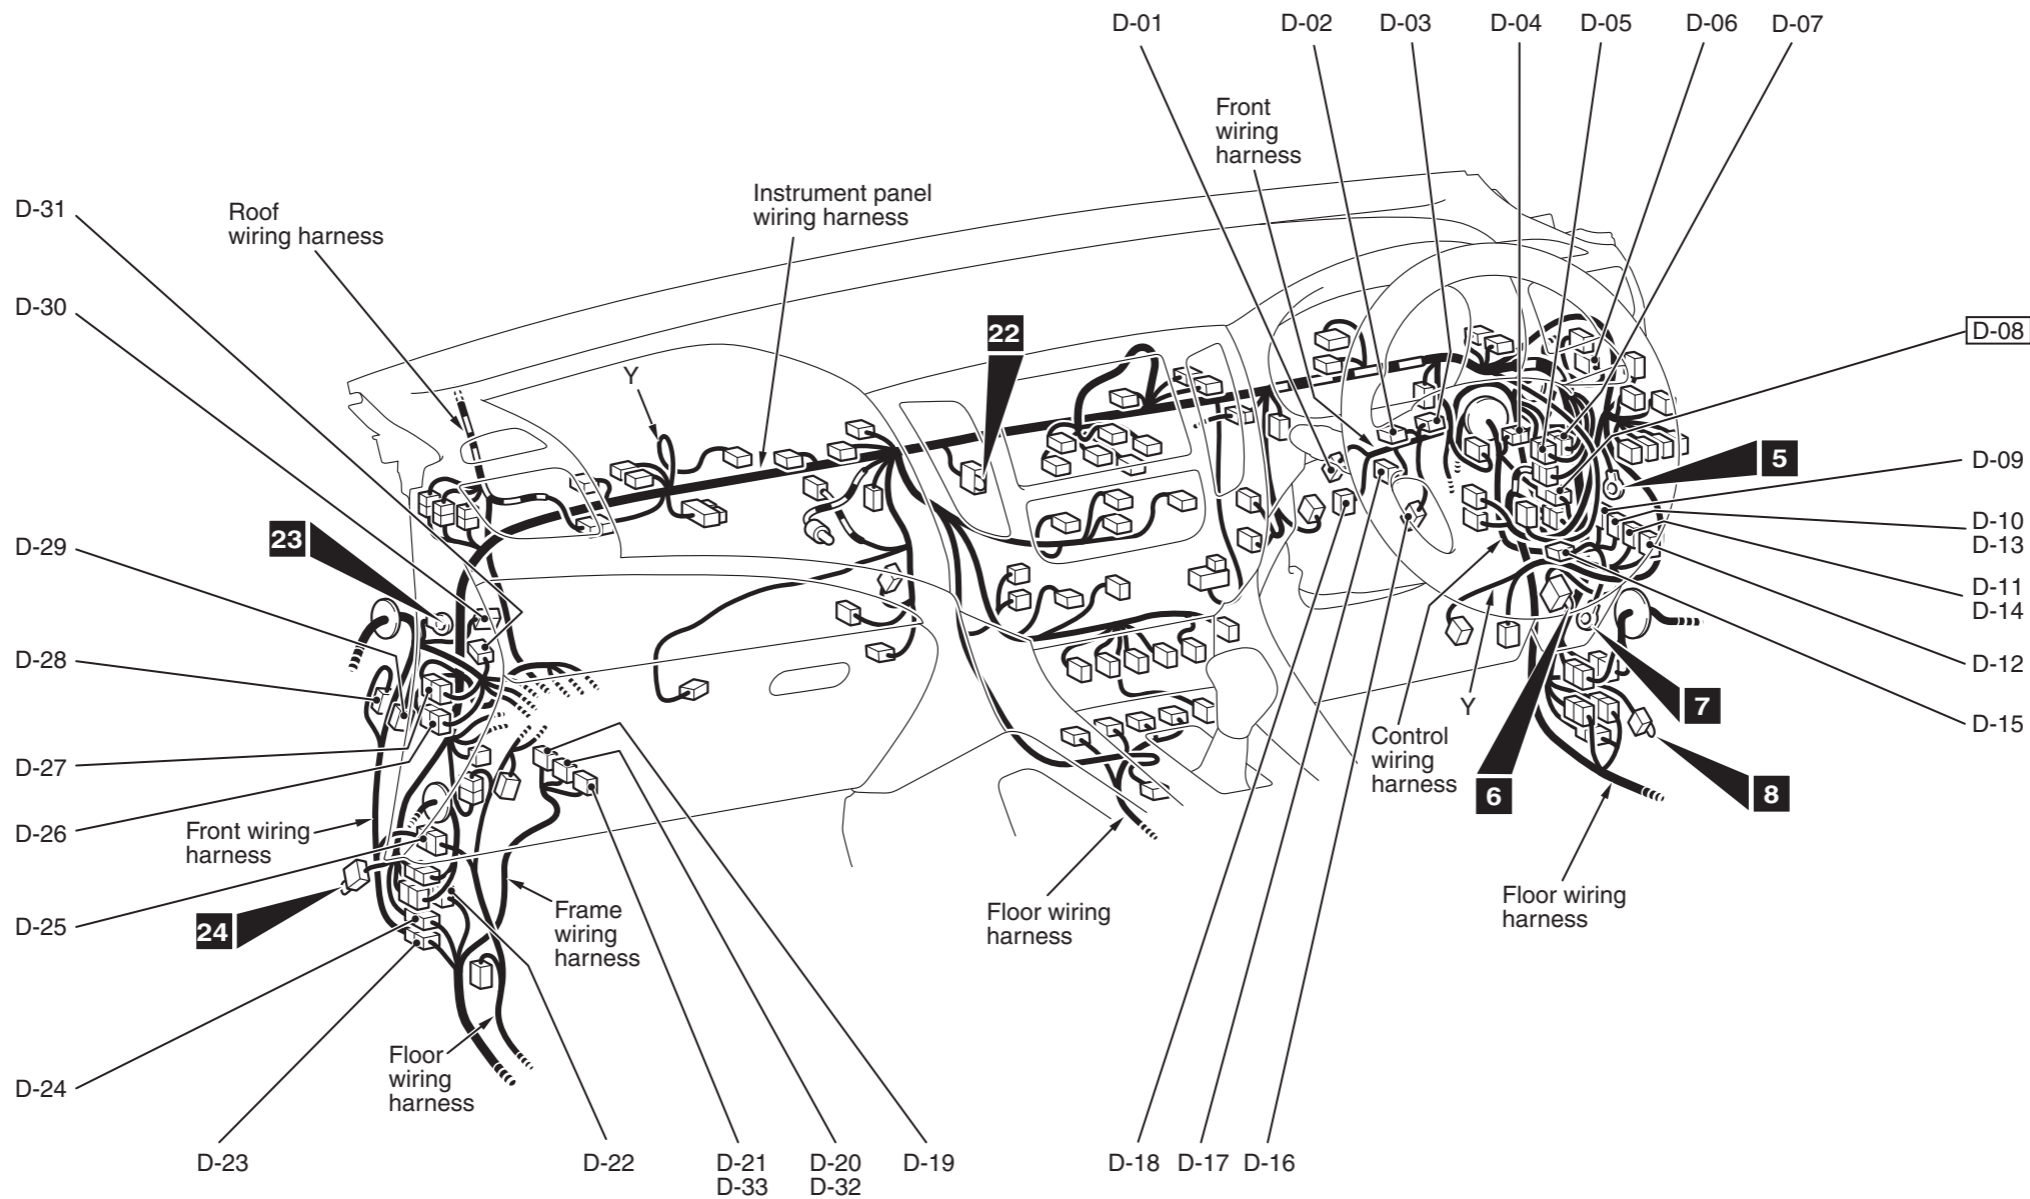

Connector symbol

**D** -01 thru -33

Connector colour code  
B: Black  
BR: Brown  
G: Green  
GR: Grey  
L: Blue  
None: Milk white  
O: Orange  
R: Red  
V: Violet  
Y: Yellow