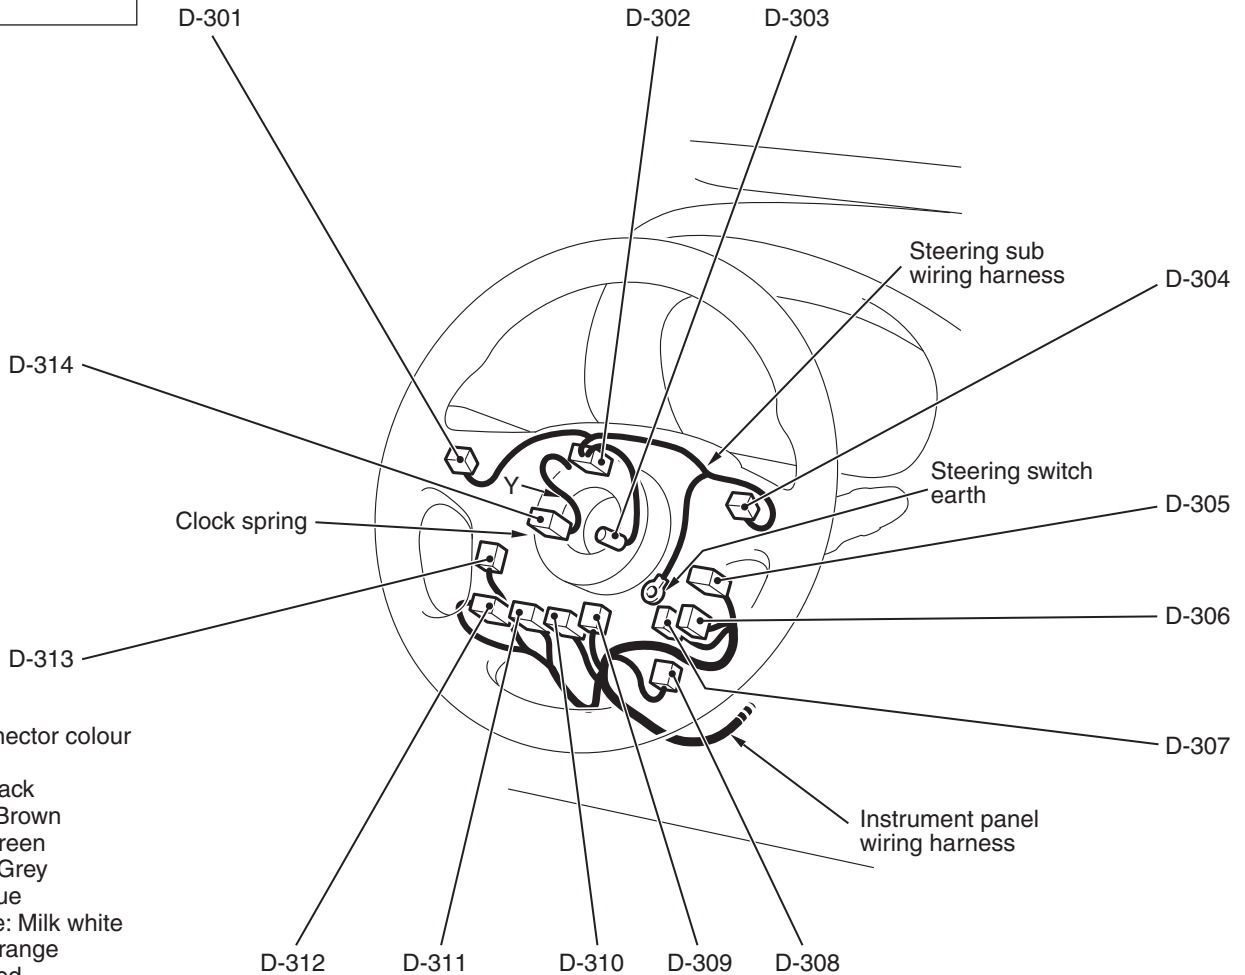

Connector
symbol

D -301
thru
-314

Steering column

Connector colour
code

B: Black
BR: Brown
G: Green
GR: Grey
L: Blue
None: Milk white
O: Orange
R: Red
V: Violet
Y: Yellow