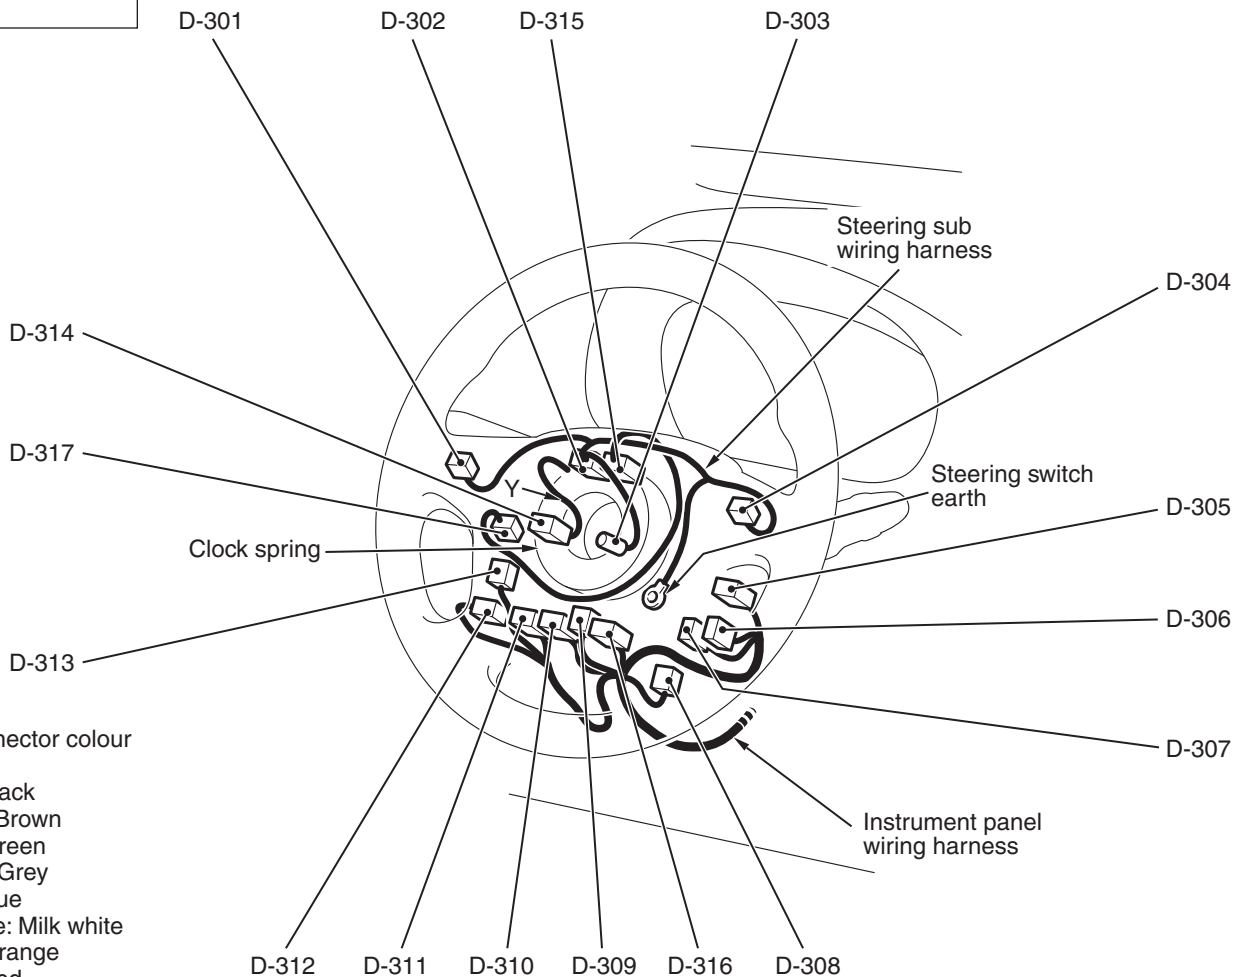

Connector
symbol

D -301
thru
-317

Steering column

Connector colour
code
B: Black
BR: Brown
G: Green
GR: Grey
L: Blue
None: Milk white
O: Orange
R: Red
V: Violet
Y: Yellow