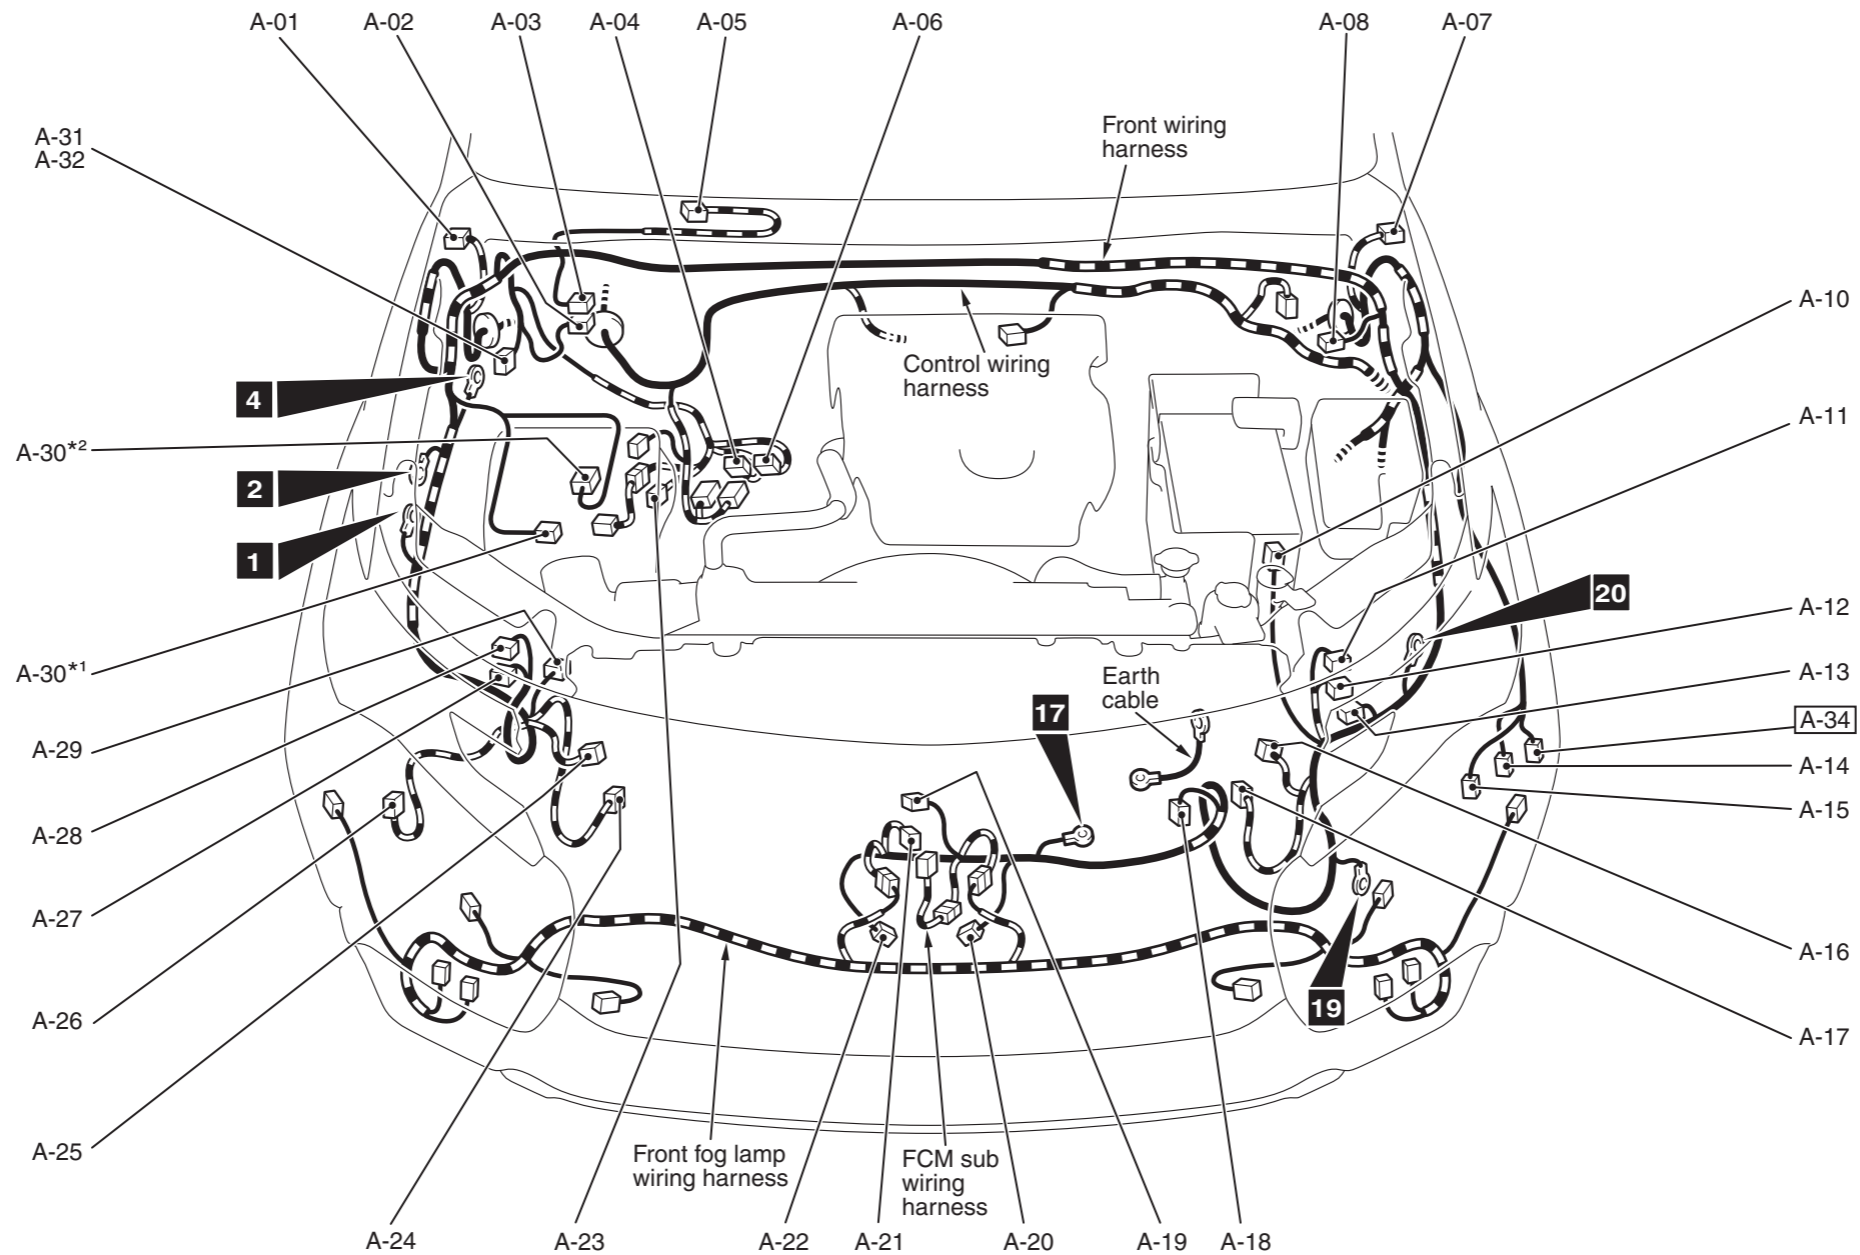

Connector symbol

A -01 thru -34

Connector colour code
B: Black
BR: Brown
G: Green
GR: Grey
L: Blue
NONE: Milk white
O: Orange
R: Red
V: Violet
Y: Yellow