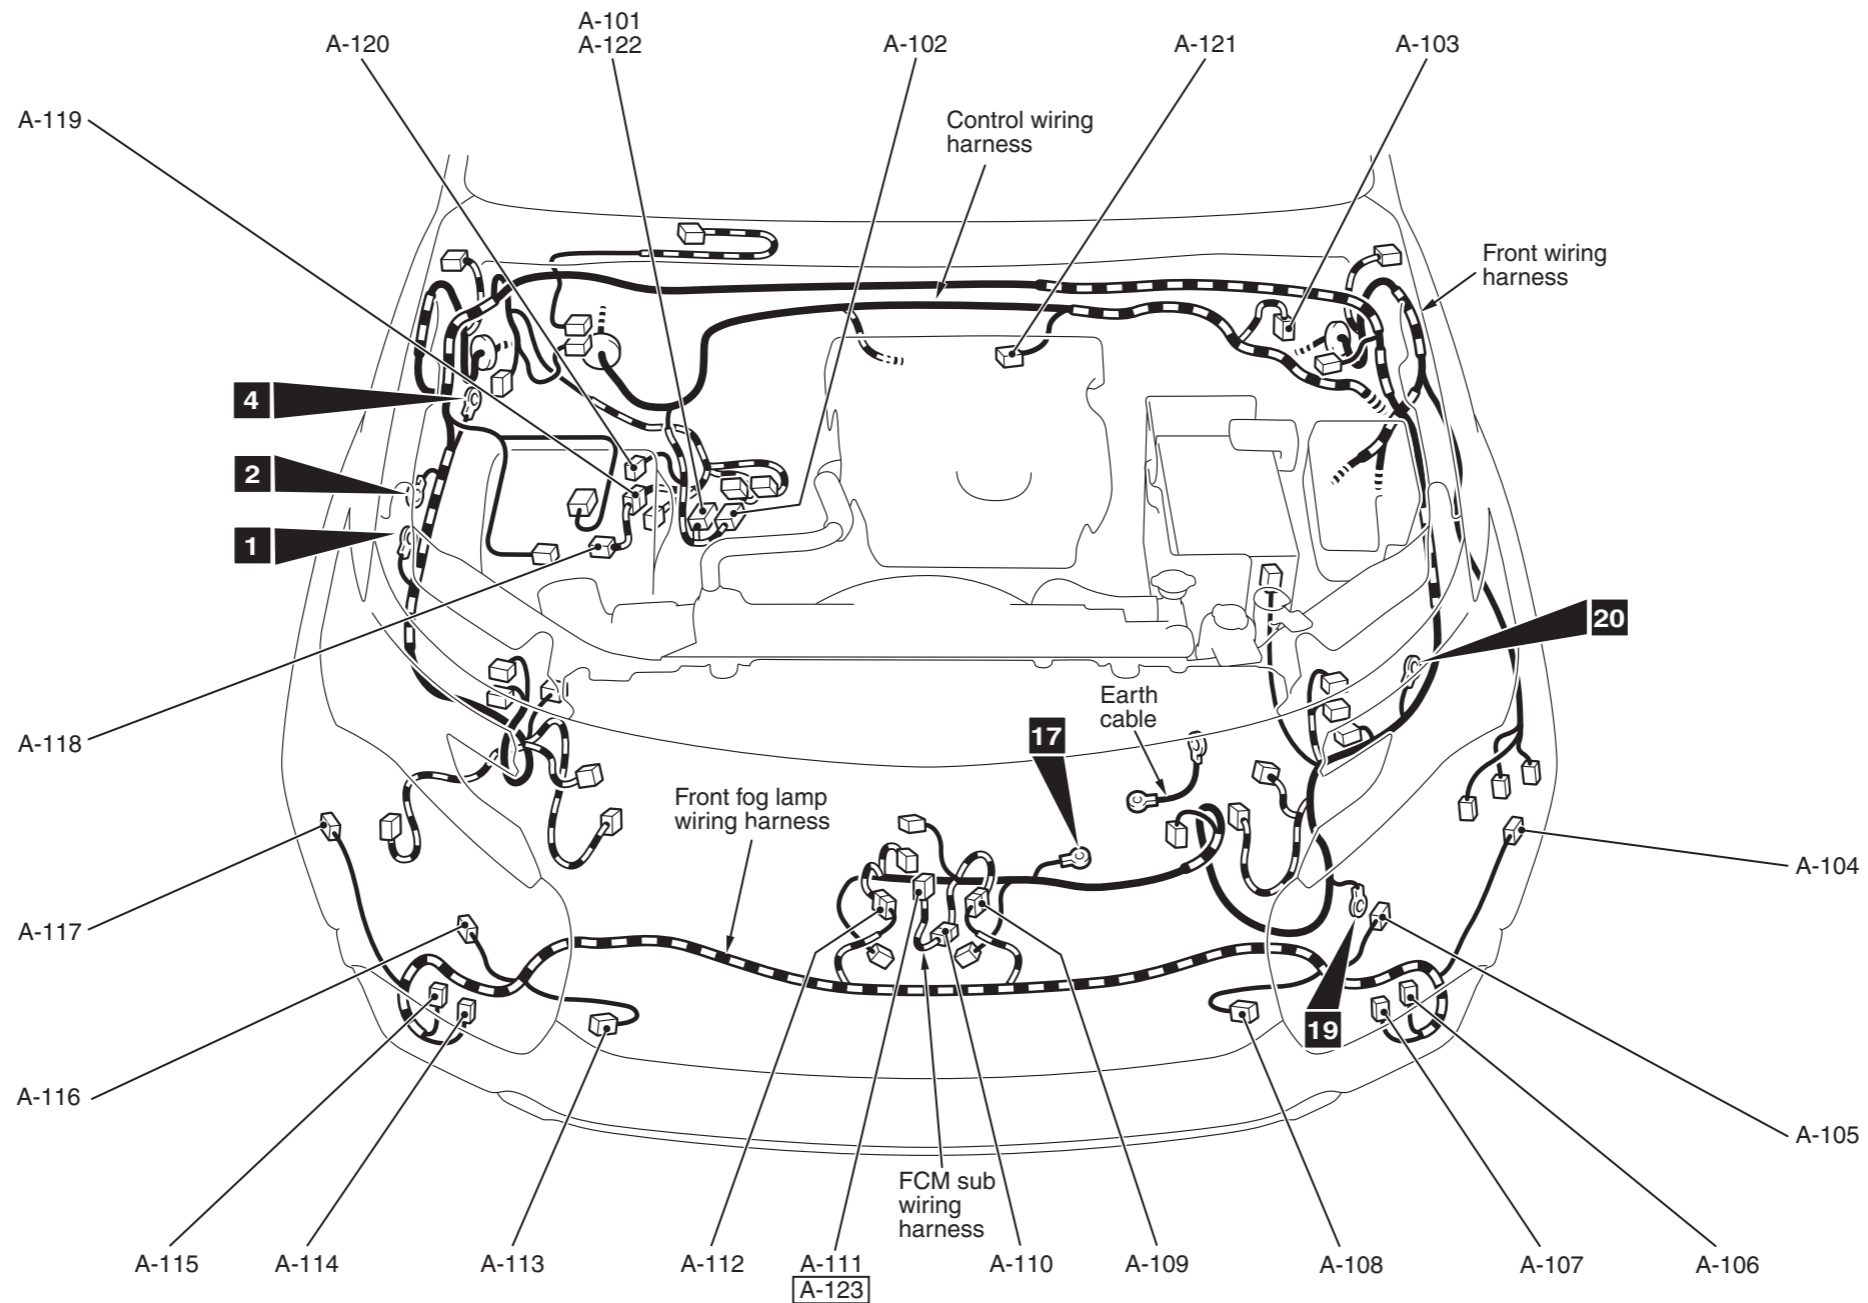

Connector symbol

**A** -101 thru -123

Connector colour code  
B: Black  
BR: Brown  
G: Green  
GR: Grey  
L: Blue  
NONE: Milk white  
O: Orange  
R: Red  
V: Violet  
Y: Yellow