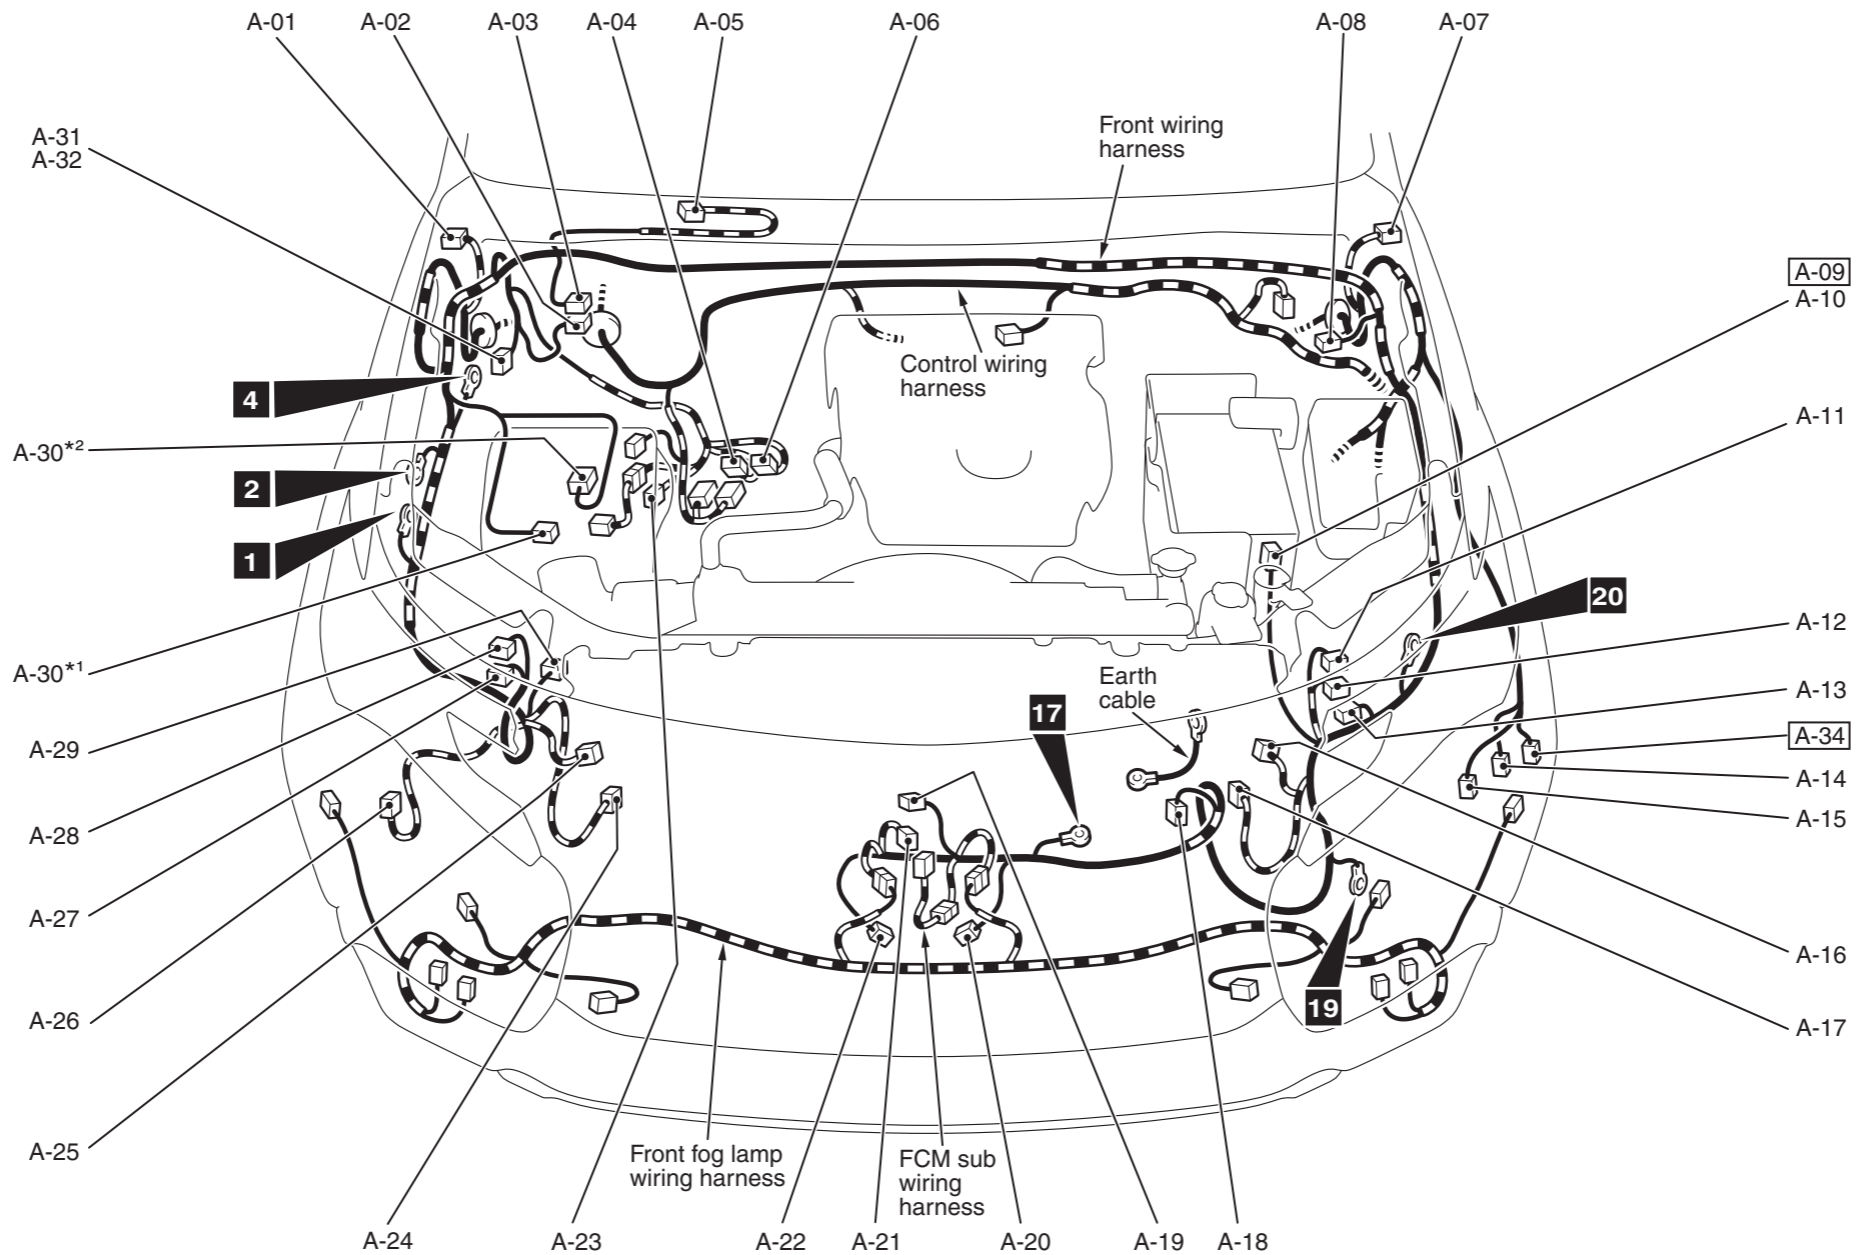

Connector symbol

A

-01
thru
-34

Connector colour code
B: Black
BR: Brown
G: Green
GR: Grey
L: Blue
NONE: Milk white
O: Orange
R: Red
V: Violet
Y: Yellow