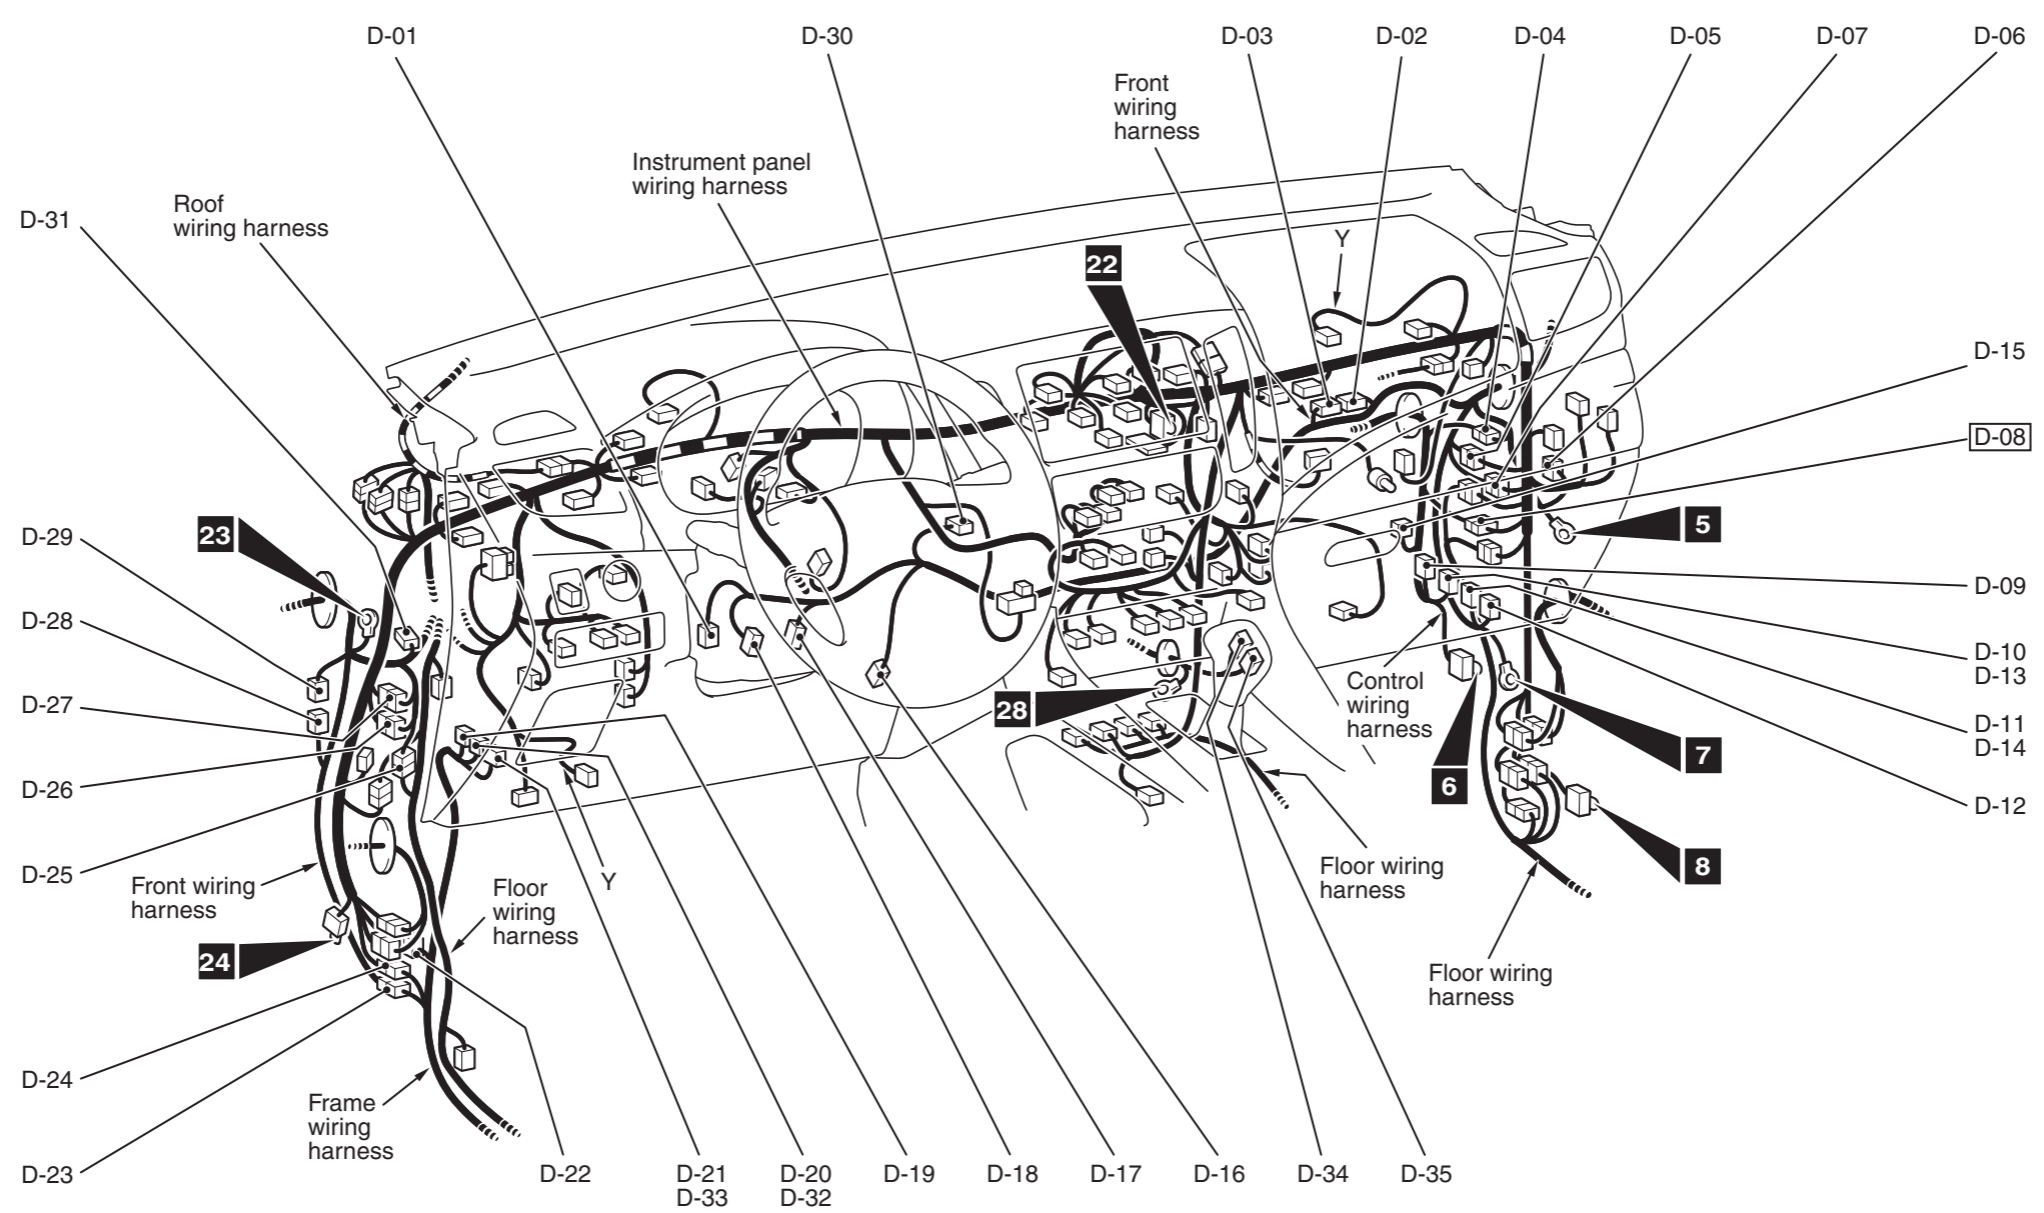

Connector symbol

**D** -01 thru -35

Connector colour code  
 B: Black  
 BR: Brown  
 G: Green  
 GR: Grey  
 L: Blue  
 None: Milk white  
 O: Orange  
 R: Red  
 V: Violet  
 Y: Yellow