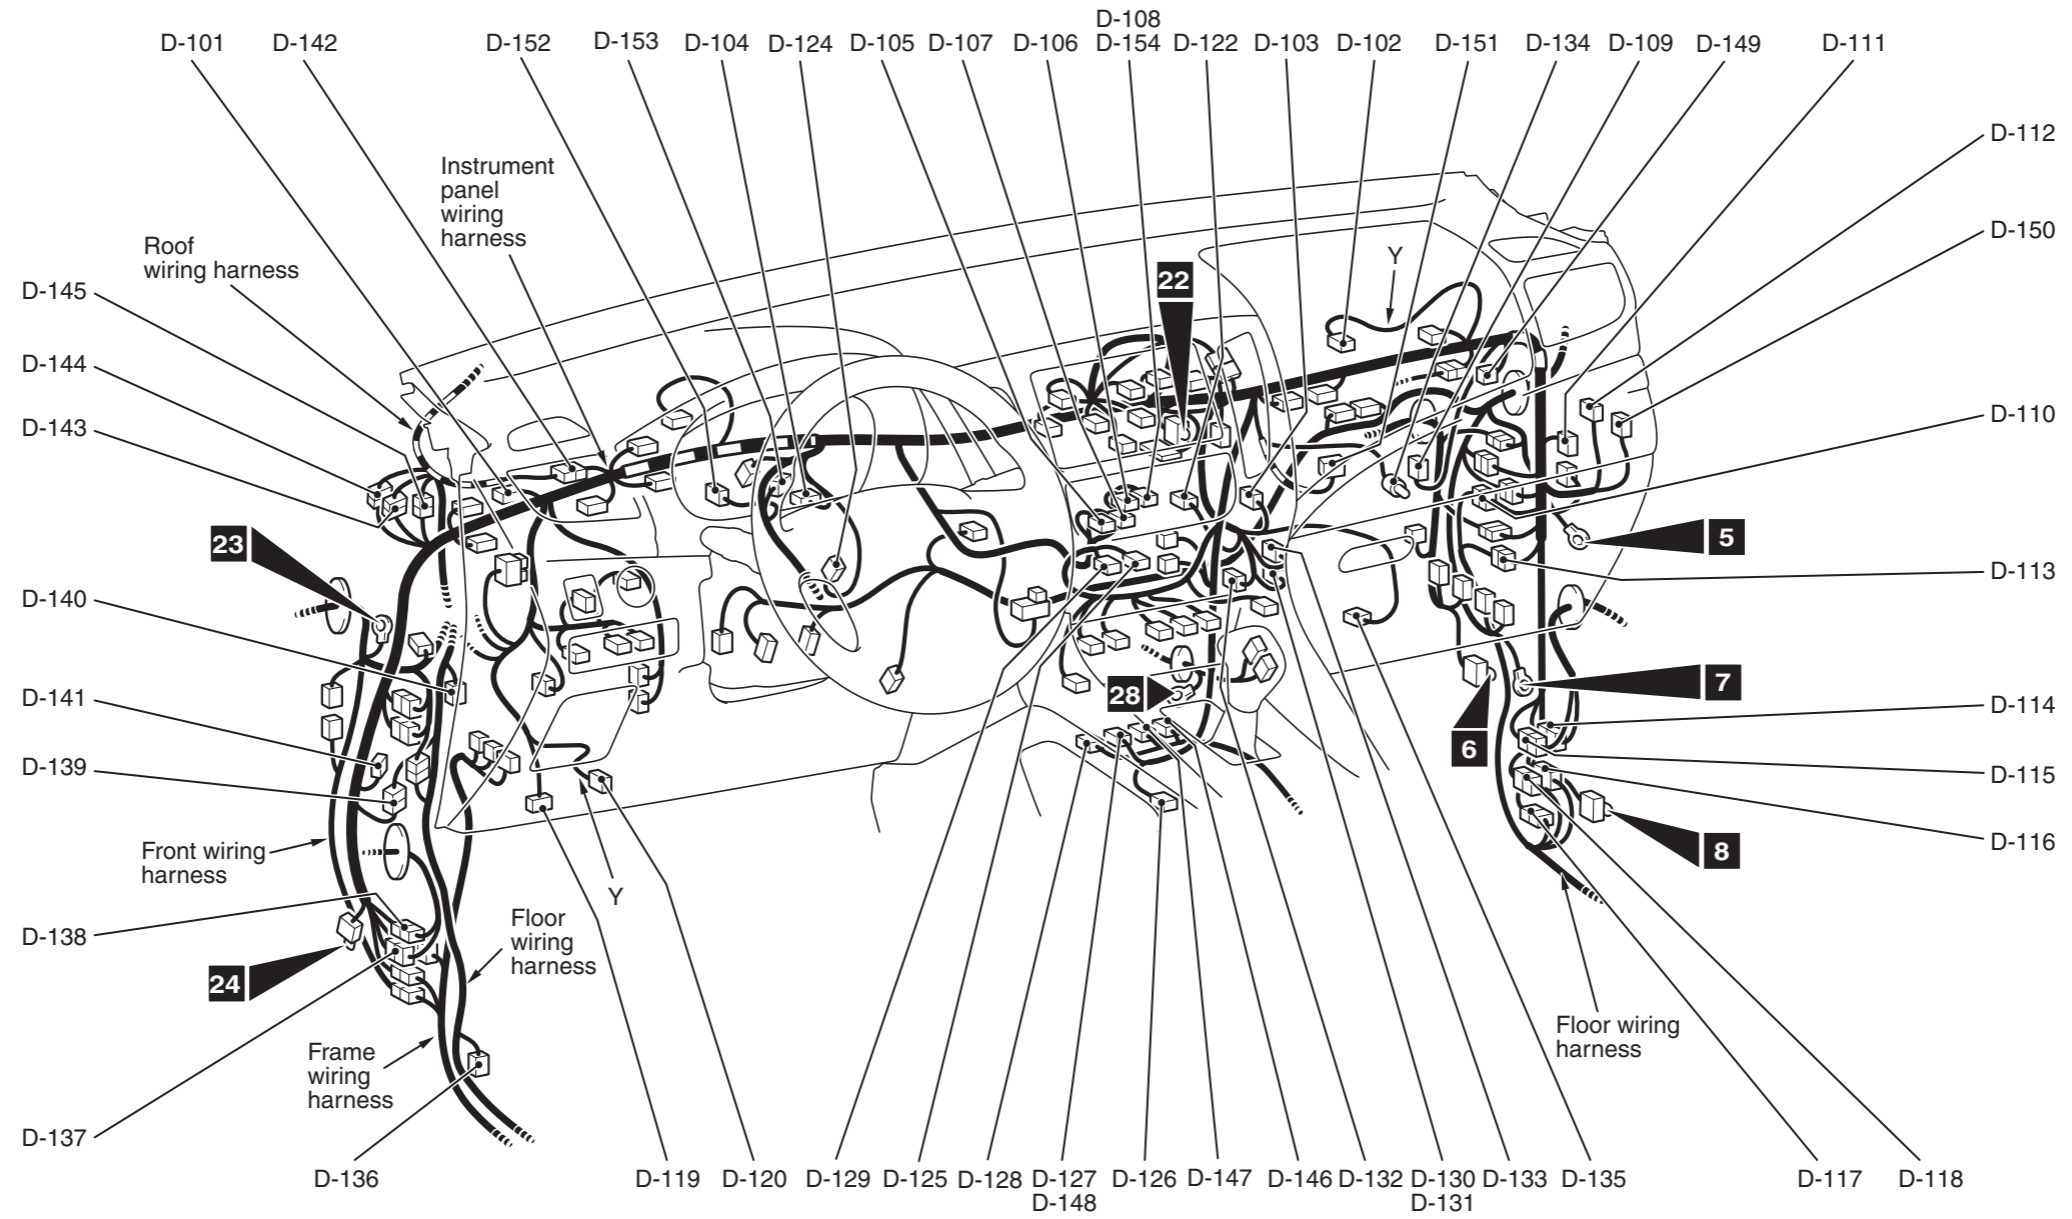

Connector symbol

**D** -101 thru -154

Connector colour code  
B: Black  
BR: Brown  
G: Green  
GR: Grey  
L: Blue  
None: Milk white  
O: Orange  
R: Red  
V: Violet  
Y: Yellow