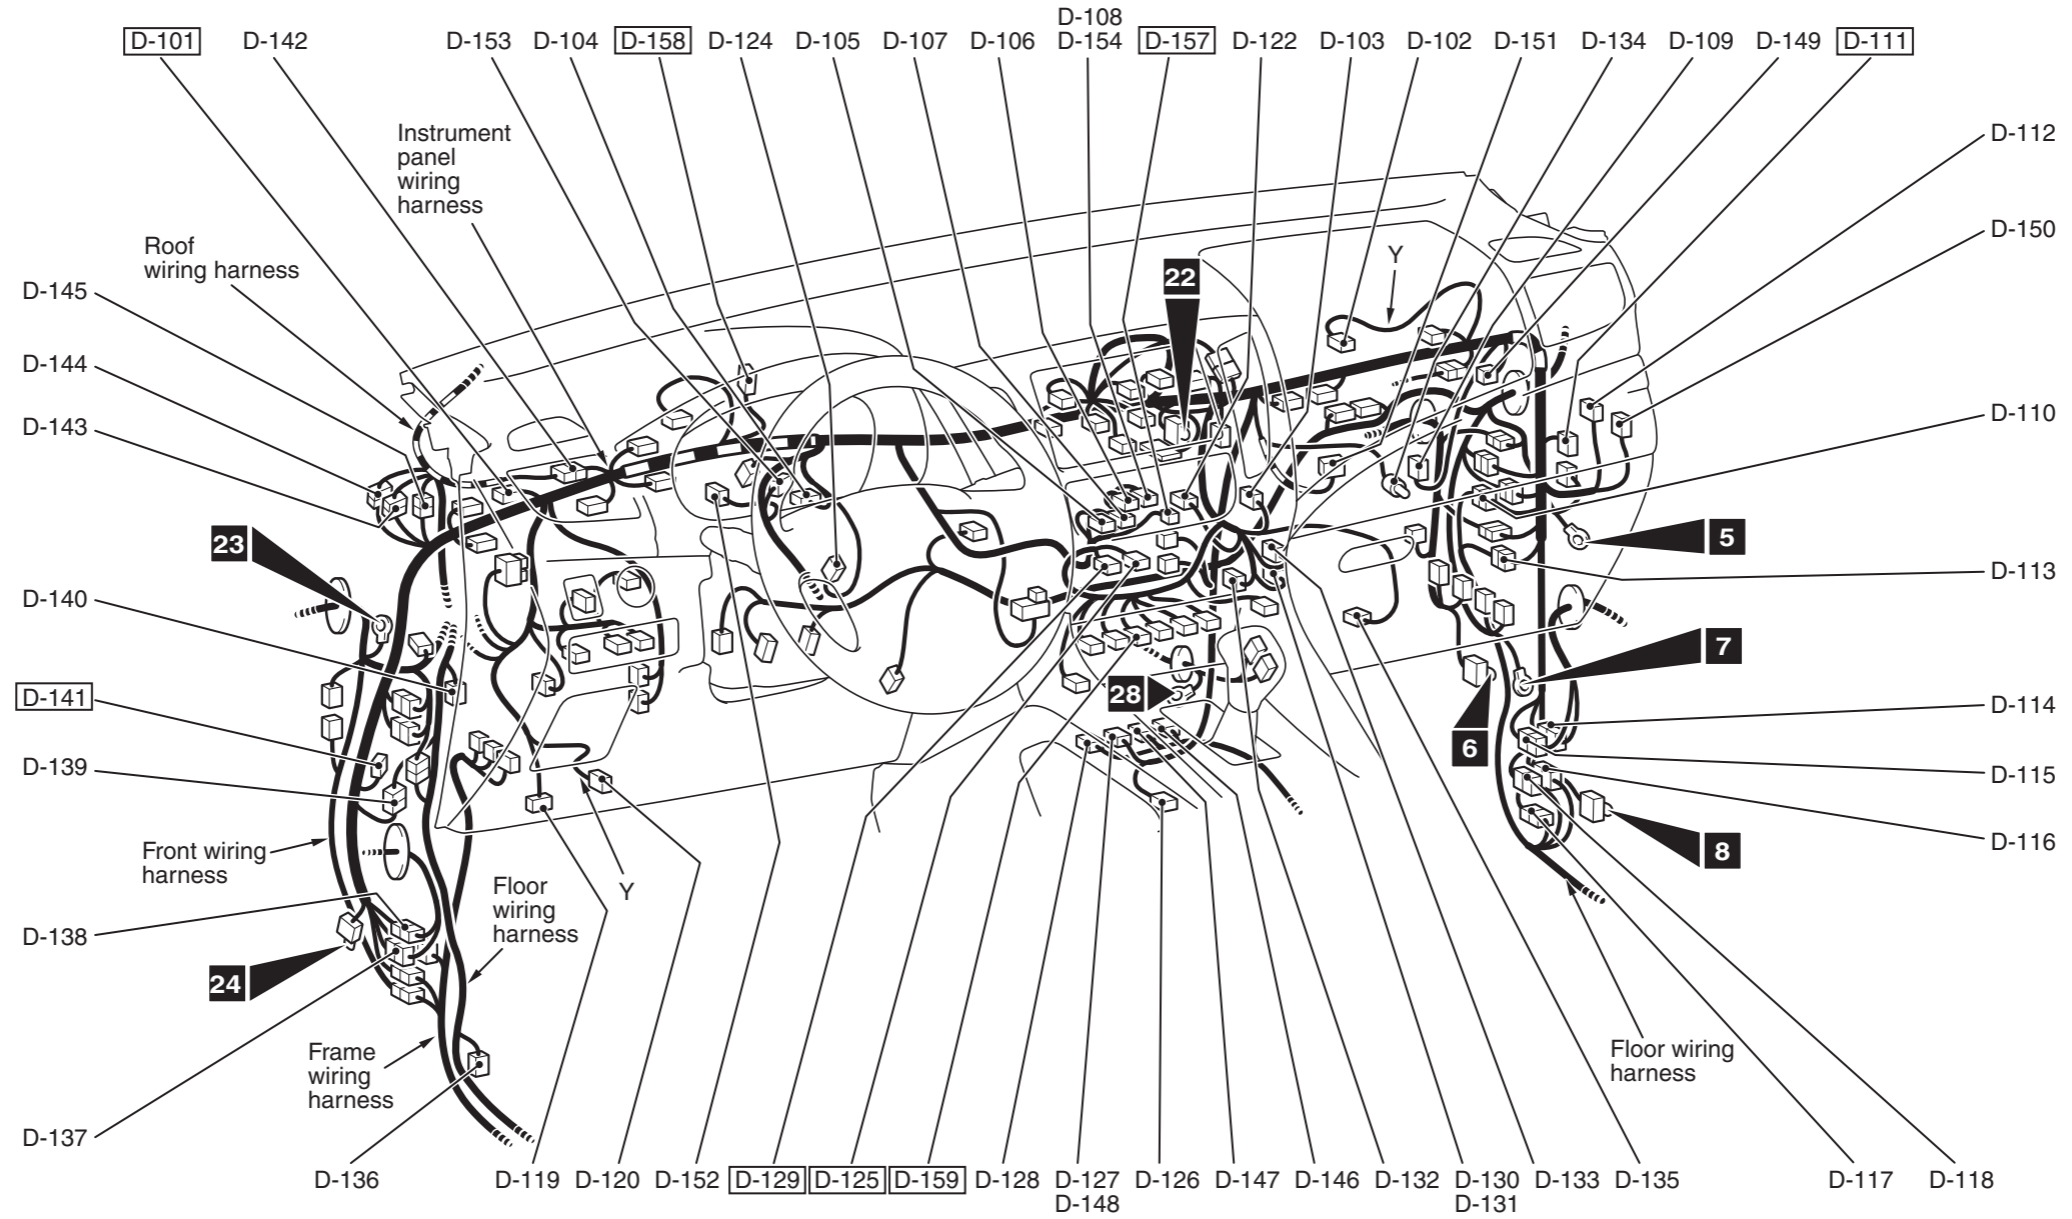

Connector symbol

**D** -101 thru -159

Connector colour code  
B: Black  
BR: Brown  
G: Green  
GR: Grey  
L: Blue  
None: Milk white  
O: Orange  
R: Red  
V: Violet  
Y: Yellow