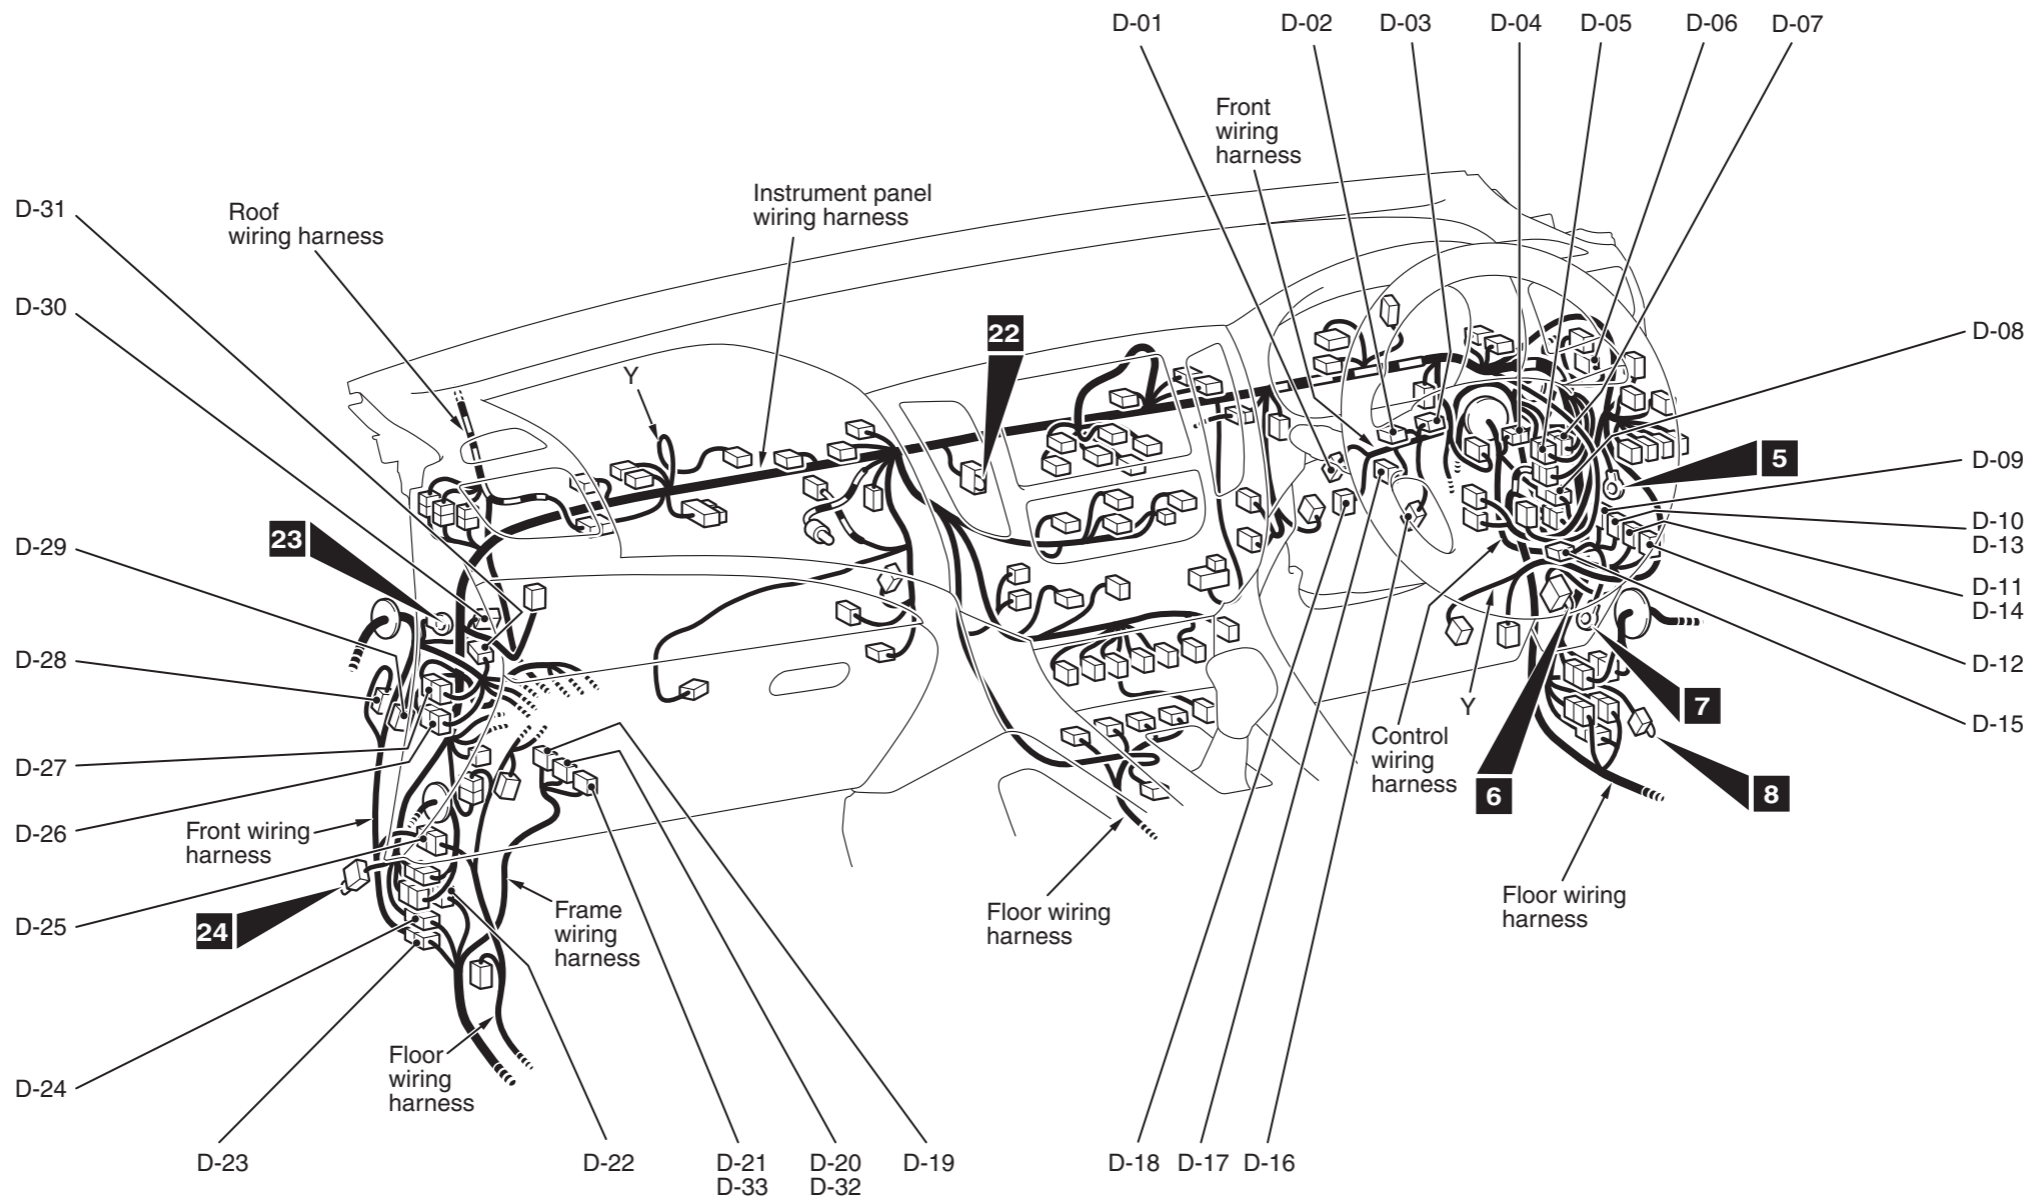

Connector symbol

D -01 thru -33

Connector colour code
B: Black
BR: Brown
G: Green
GR: Grey
L: Blue
None: Milk white
O: Orange
R: Red
V: Violet
Y: Yellow