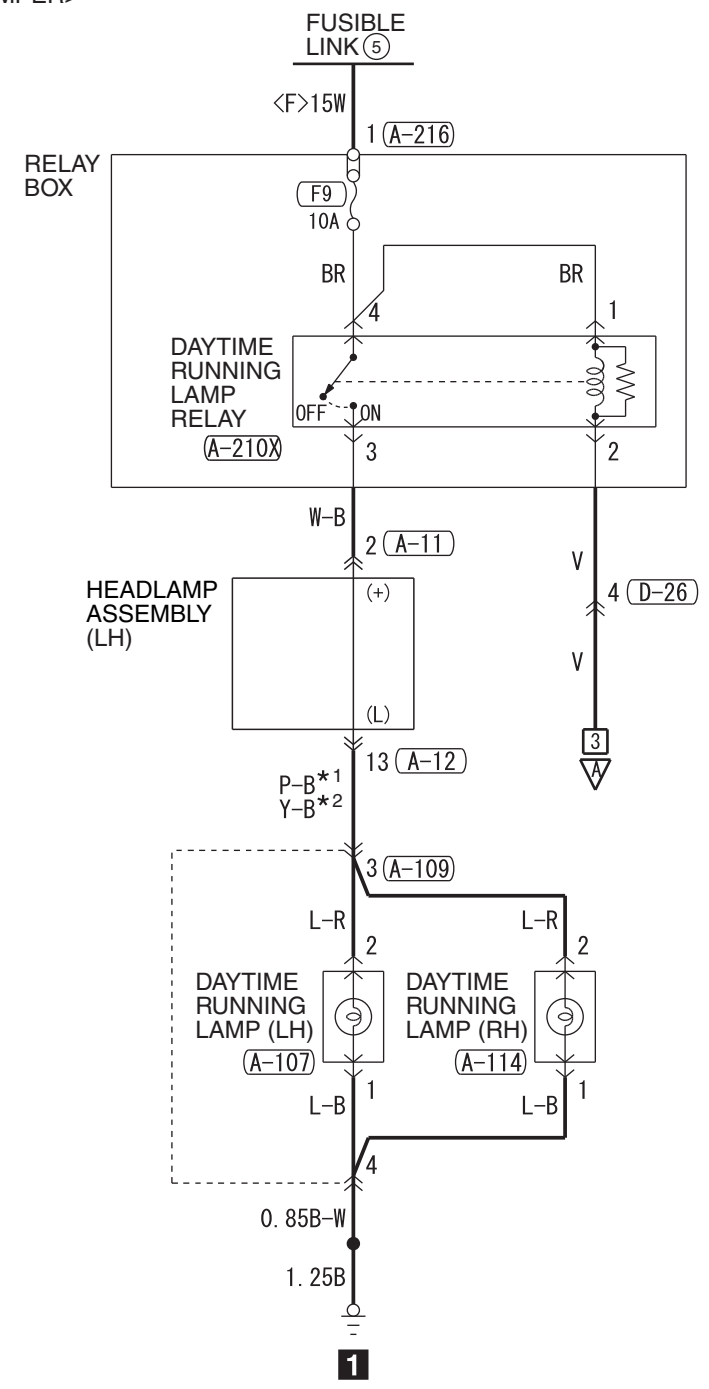

1

<ON FRONT BUMPER>

NOTE
 *1: LHD
 *2: RHD

<INTEGRATED IN HEADLAMP>

2

Wire colour code
 B: Black LG: Light green G: Green L: Blue W: White Y: Yellow SB: Sky blue BR: Brown
 O: Orange GR: Grey R: Red P: Pink V: Violet PU: Purple SI: Silver BE: Beige