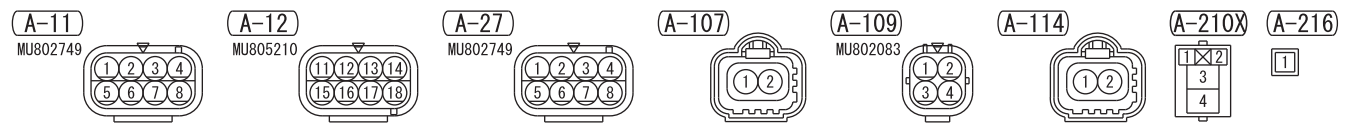

1

<ON FRONT BUMPER>

NOTE
 *1: LHD
 *2: RHD

<INTEGRATED IN HEADLAMP>

2

Wire colour code
 B: Black LG: Light green G: Green L: Blue W: White Y: Yellow SB: Sky blue BR: Brown
 O: Orange GR: Grey R: Red P: Pink V: Violet PU: Purple SI: Silver BE: Beige