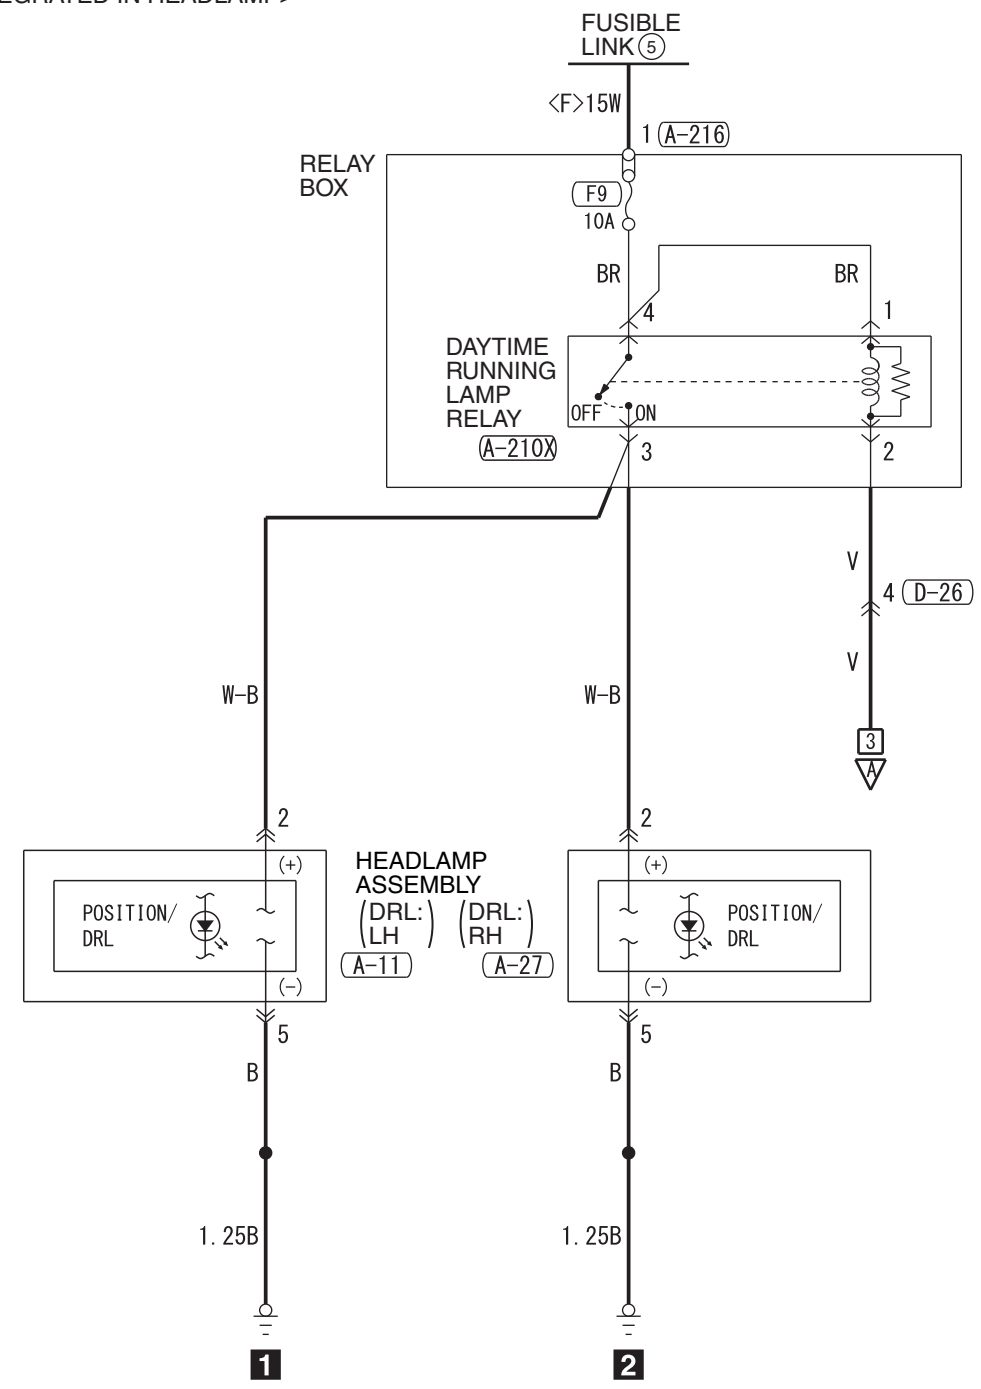

1

<ON FRONT BUMPER>

NOTE
 *1: LHD
 *2: RHD

<INTEGRATED IN HEADLAMP>

2

Wire colour code
 B: Black LG: Light green G: Green L: Blue W: White Y: Yellow SB: Sky blue BR: Brown
 O: Orange GR: Grey R: Red P: Pink V: Violet PU: Purple SI: Silver BE: Beige