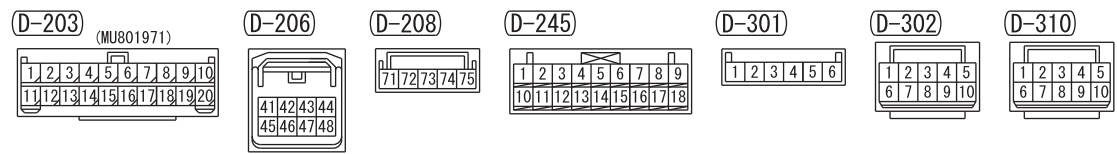

<VEHICLES WITH MULTI AROUND MONITOR AND WITH REAR VIEW CAMERA>

<VEHICLES WITH MULTI AROUND MONITOR>

Wire colour code
 B : Black LG : Light green G : Green L : Blue W : White Y : Yellow SB : Sky blue BR : Brown
 O : Orange GR : Grey R : Red P : Pink V : Violet PU : Purple SI : Silver BE : Beige