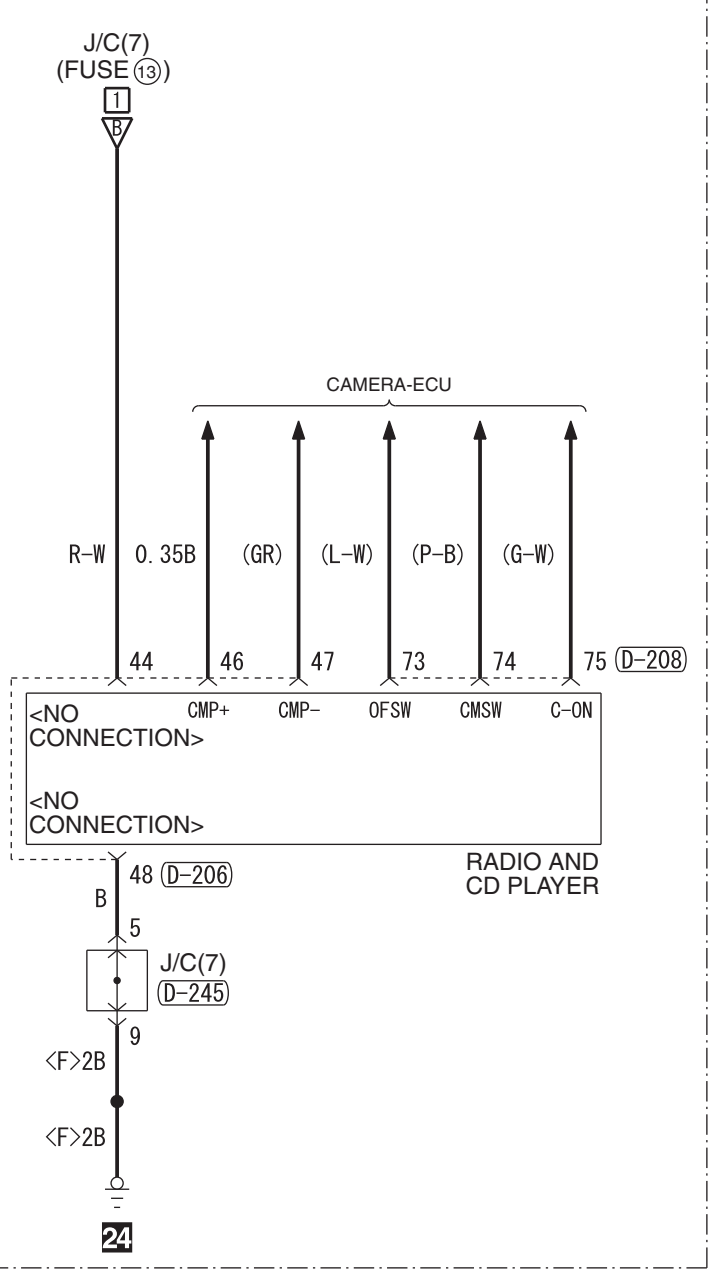

<VEHICLES WITH MULTI AROUND MONITOR AND WITH REAR VIEW CAMERA>

<VEHICLES WITH MULTI AROUND MONITOR>

Wire colour code
 B : Black LG : Light green G : Green L : Blue W : White Y : Yellow SB : Sky blue BR : Brown
 O : Orange GR : Grey R : Red P : Pink V : Violet PU : Purple SI : Silver BE : Beige