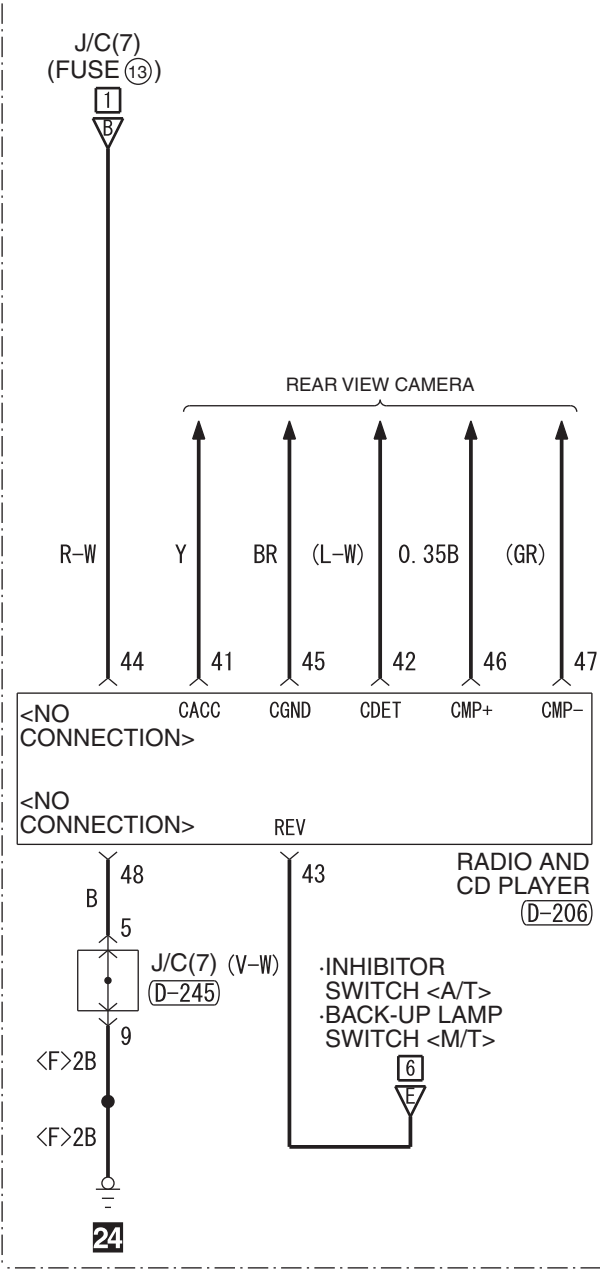

<VEHICLES WITH MULTI AROUND MONITOR AND WITH REAR VIEW CAMERA>

<VEHICLES WITH MULTI AROUND MONITOR>

Wire colour code
 B : Black LG : Light green G : Green L : Blue W : White Y : Yellow SB : Sky blue BR : Brown
 O : Orange GR : Grey R : Red P : Pink V : Violet PU : Purple SI : Silver BE : Beige