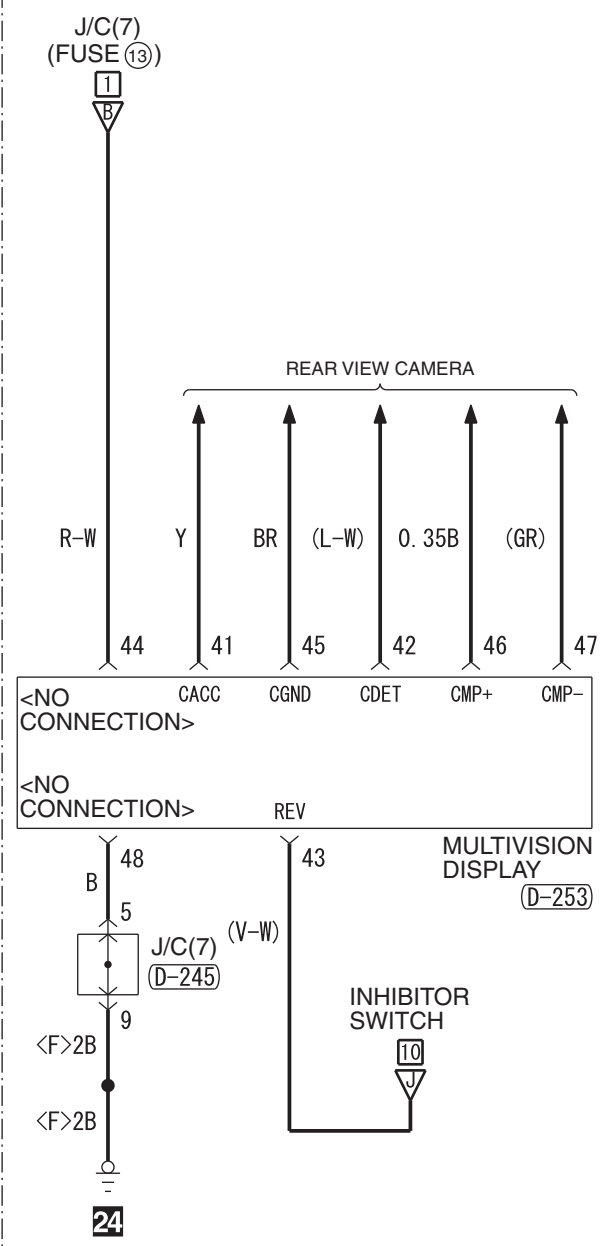

<VEHICLES WITH MULTI AROUND MONITOR AND WITH REAR VIEW CAMERA>

<VEHICLES WITH MULTI AROUND MONITOR>

Wire colour code  
 B : Black LG : Light green G : Green L : Blue W : White Y : Yellow SB : Sky blue BR : Brown  
 O : Orange GR : Grey R : Red P : Pink V : Violet PU : Purple SI : Silver BE : Beige