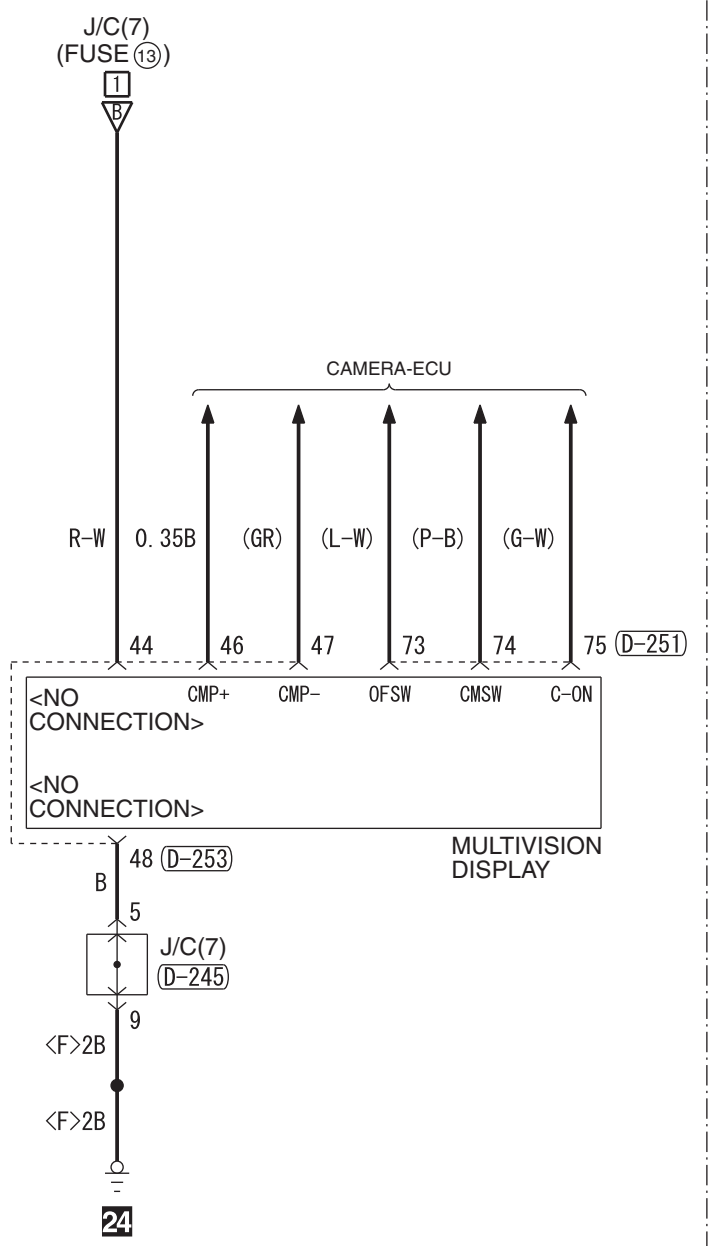

<VEHICLES WITH MULTI AROUND MONITOR AND WITH REAR VIEW CAMERA>

<VEHICLES WITH MULTI AROUND MONITOR>

Wire colour code  
 B : Black LG : Light green G : Green L : Blue W : White Y : Yellow SB : Sky blue BR : Brown  
 O : Orange GR : Grey R : Red P : Pink V : Violet PU : Purple SI : Silver BE : Beige