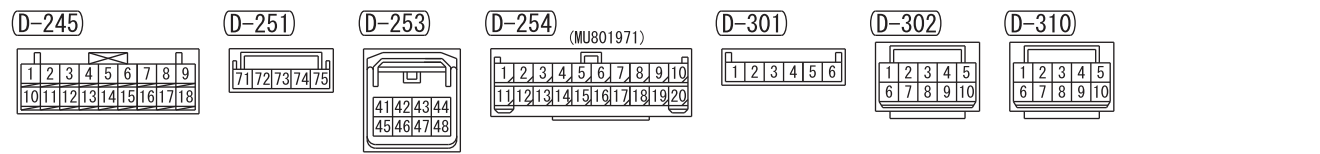

<VEHICLES WITH MULTI AROUND MONITOR AND WITH REAR VIEW CAMERA>

<VEHICLES WITH MULTI AROUND MONITOR>

Wire colour code  
 B : Black LG : Light green G : Green L : Blue W : White Y : Yellow SB : Sky blue BR : Brown  
 O : Orange GR : Grey R : Red P : Pink V : Violet PU : Purple SI : Silver BE : Beige