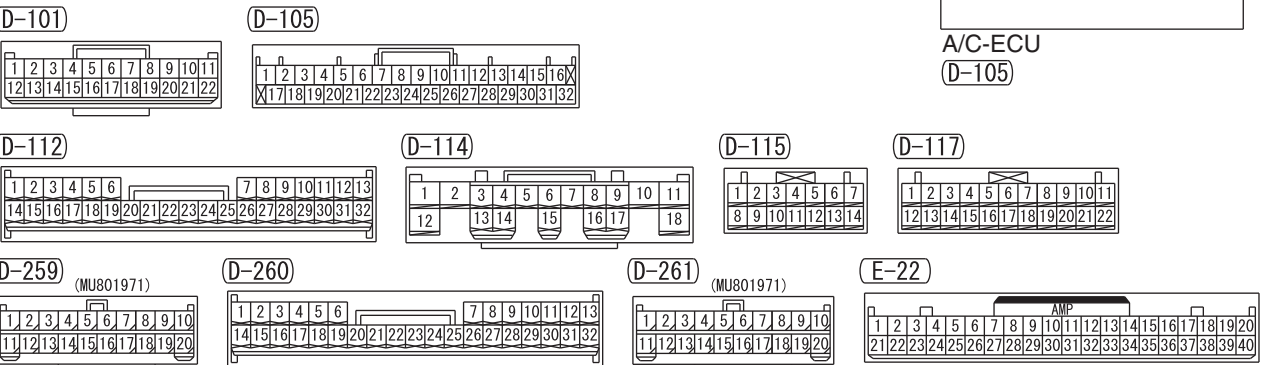

SMARTPHONE LINK DISPLAY AUDIO (D-261)

CAMERA-ECU (E-22)

<VEHICLES WITHOUT AUDIO AMPLIFIER >

FRONT DOOR SPEAKER