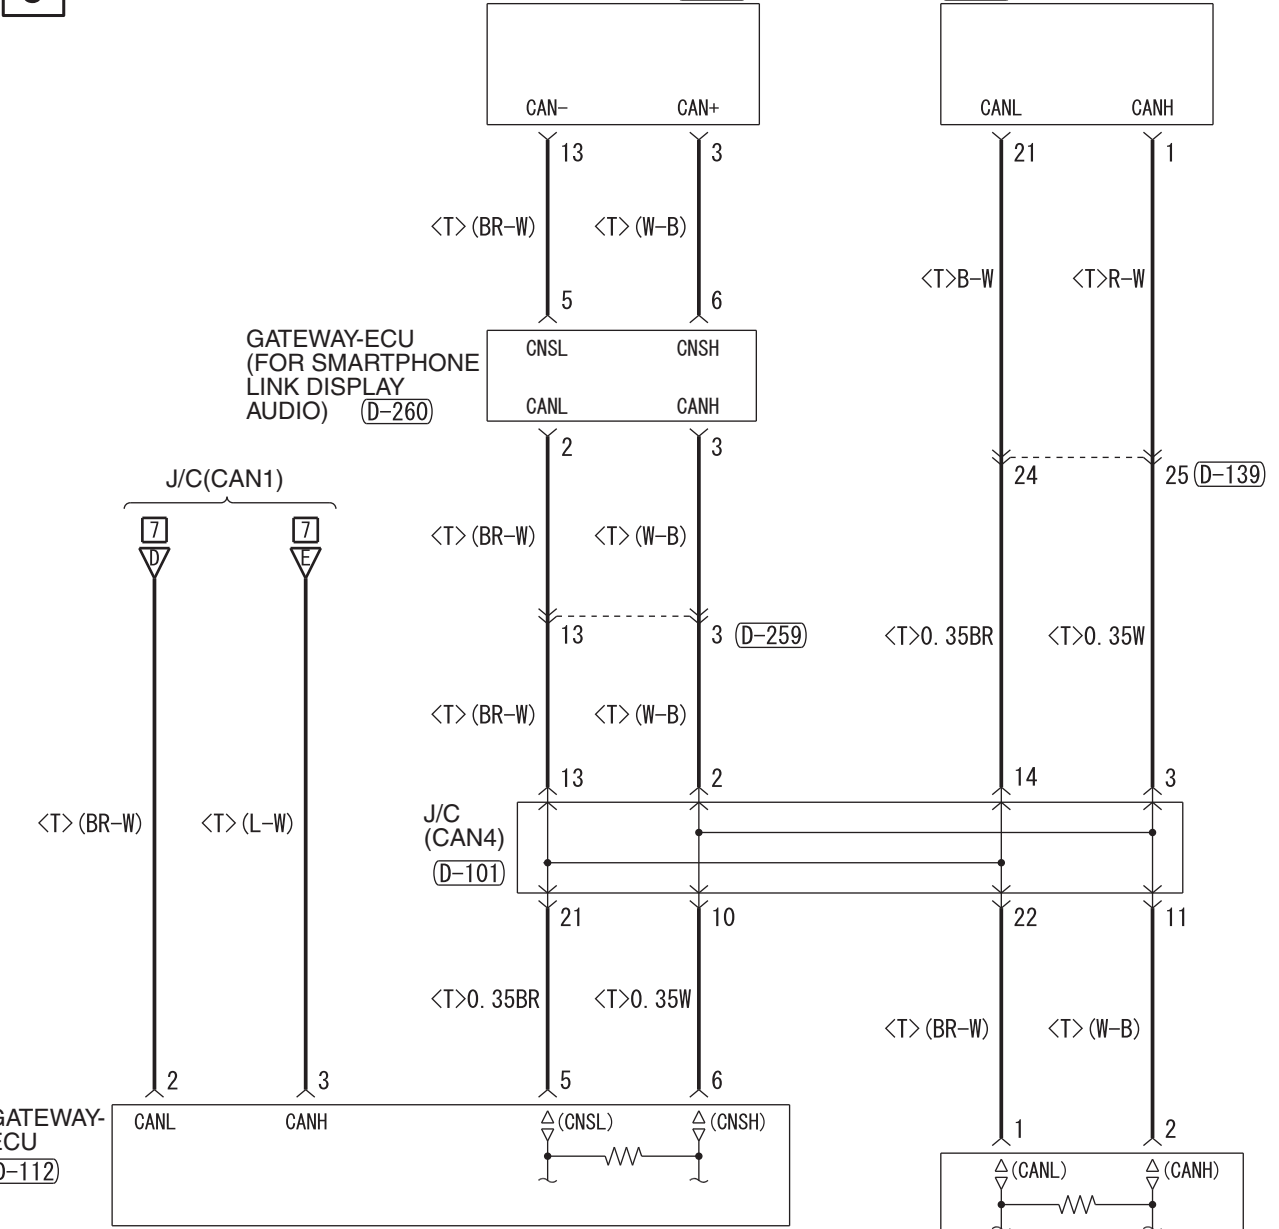

SMARTPHONE LINK DISPLAY AUDIO (D-261)

CAMERA-ECU (E-22)

<VEHICLES WITHOUT AUDIO AMPLIFIER >

FRONT DOOR SPEAKER