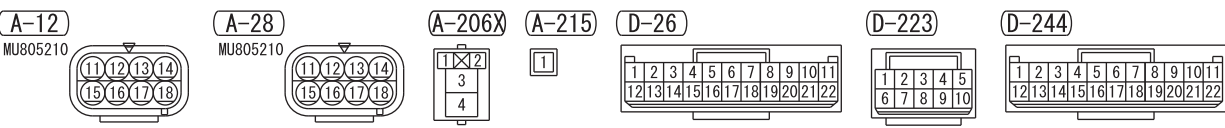

NOTE  
 \*1: LHD  
 \*2: RHD

- AIR REFRESHER
- IONIZER SWITCH
- ASC OFF SWITCH
- COMBINATION METER
- DRIVE MODE-SELECTOR
- ELECTRIC PARKING
- BRAKE SWITCH
- GLOVE BOX LAMP
- HAZARD INDICATOR ASSEMBLY
- HAZARD WARNING LAMP SWITCH
- HEATED SEAT SWITCH (SECOND)
- HILL DESCENT CONTROL SWITCH
- MULTIVISION DISPLAY
- OFF-ROAD MODE SELECTOR
- RADIO AND CD PLAYER
- REAR COOLER CONTROL PANEL
- REAR DIFFERENTIAL LOCK SWITCH
- REAR FAN SWITCH
- SELECTOR LEVER ASSEMBLY
- SMARTPHONE LINK DISPLAY AUDIO
- SONAR SWITCH
- SPOT LAMP
- STEERING WHEEL REMOTE CONTROL SWITCH

Wire colour code  
 B : Black LG : Light green G : Green L : Blue W : White Y : Yellow SB : Sky blue BR : Brown  
 O : Orange GR : Grey R : Red P : Pink V : Violet PU : Purple SI : Silver BE : Beige