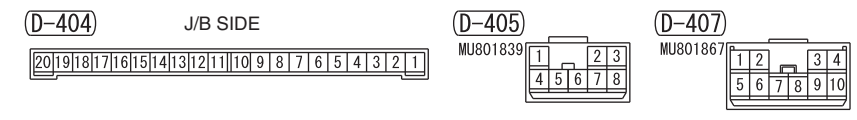

NOTE  
 \*1: LHD  
 \*2: RHD

- AIR REFRESHER
- IONIZER SWITCH
- ASC OFF SWITCH
- COMBINATION METER
- DRIVE MODE-SELECTOR
- ELECTRIC PARKING
- BRAKE SWITCH
- GLOVE BOX LAMP
- HAZARD INDICATOR ASSEMBLY
- HAZARD WARNING LAMP SWITCH
- HEATED SEAT SWITCH (SECOND)
- HILL DESCENT CONTROL SWITCH
- MULTIVISION DISPLAY
- OFF-ROAD MODE SELECTOR
- RADIO AND CD PLAYER
- REAR COOLER CONTROL PANEL
- REAR DIFFERENTIAL LOCK SWITCH
- REAR FAN SWITCH
- SELECTOR LEVER ASSEMBLY
- SMARTPHONE LINK DISPLAY AUDIO
- SONAR SWITCH
- SPOT LAMP
- STEERING WHEEL REMOTE CONTROL SWITCH

Wire colour code  
 B : Black LG : Light green G : Green L : Blue W : White Y : Yellow SB : Sky blue BR : Brown  
 O : Orange GR : Grey R : Red P : Pink V : Violet PU : Purple SI : Silver BE : Beige