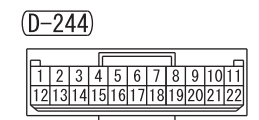

Wire colour code
B : Black LG : Light green G : Green L : Blue W : White Y : Yellow SB : Sky blue BR : Brown
O : Orange GR : Grey R : Red P : Pink V : Violet PU : Purple SI : Silver BE : Beige