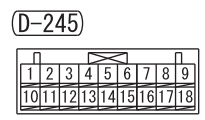

Wire colour code
B : Black LG : Light green G : Green L : Blue W : White Y : Yellow SB : Sky blue BR : Brown
O : Orange GR : Grey R : Red P : Pink V : Violet PU : Purple SI : Silver BE : Beige