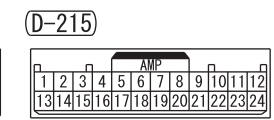

Wire colour code
B : Black LG : Light green G : Green L : Blue W : White Y : Yellow SB : Sky blue BR : Brown
O : Orange GR : Grey R : Red P : Pink V : Violet PU : Purple SI : Silver BE : Beige