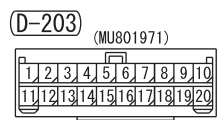

Wire colour code
B : Black LG : Light green G : Green L : Blue W : White Y : Yellow SB : Sky blue BR : Brown
O : Orange GR : Grey R : Red P : Pink V : Violet PU : Purple SI : Silver BE : Beige