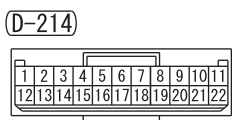

Wire colour code
B : Black LG : Light green G : Green L : Blue W : White Y : Yellow SB : Sky blue BR : Brown
O : Orange GR : Grey R : Red P : Pink V : Violet PU : Purple SI : Silver BE : Beige