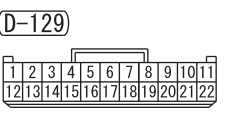

Wire colour code
B : Black LG : Light green G : Green L : Blue W : White Y : Yellow SB : Sky blue BR : Brown
O : Orange GR : Grey R : Red P : Pink V : Violet PU : Purple SI : Silver BE : Beige